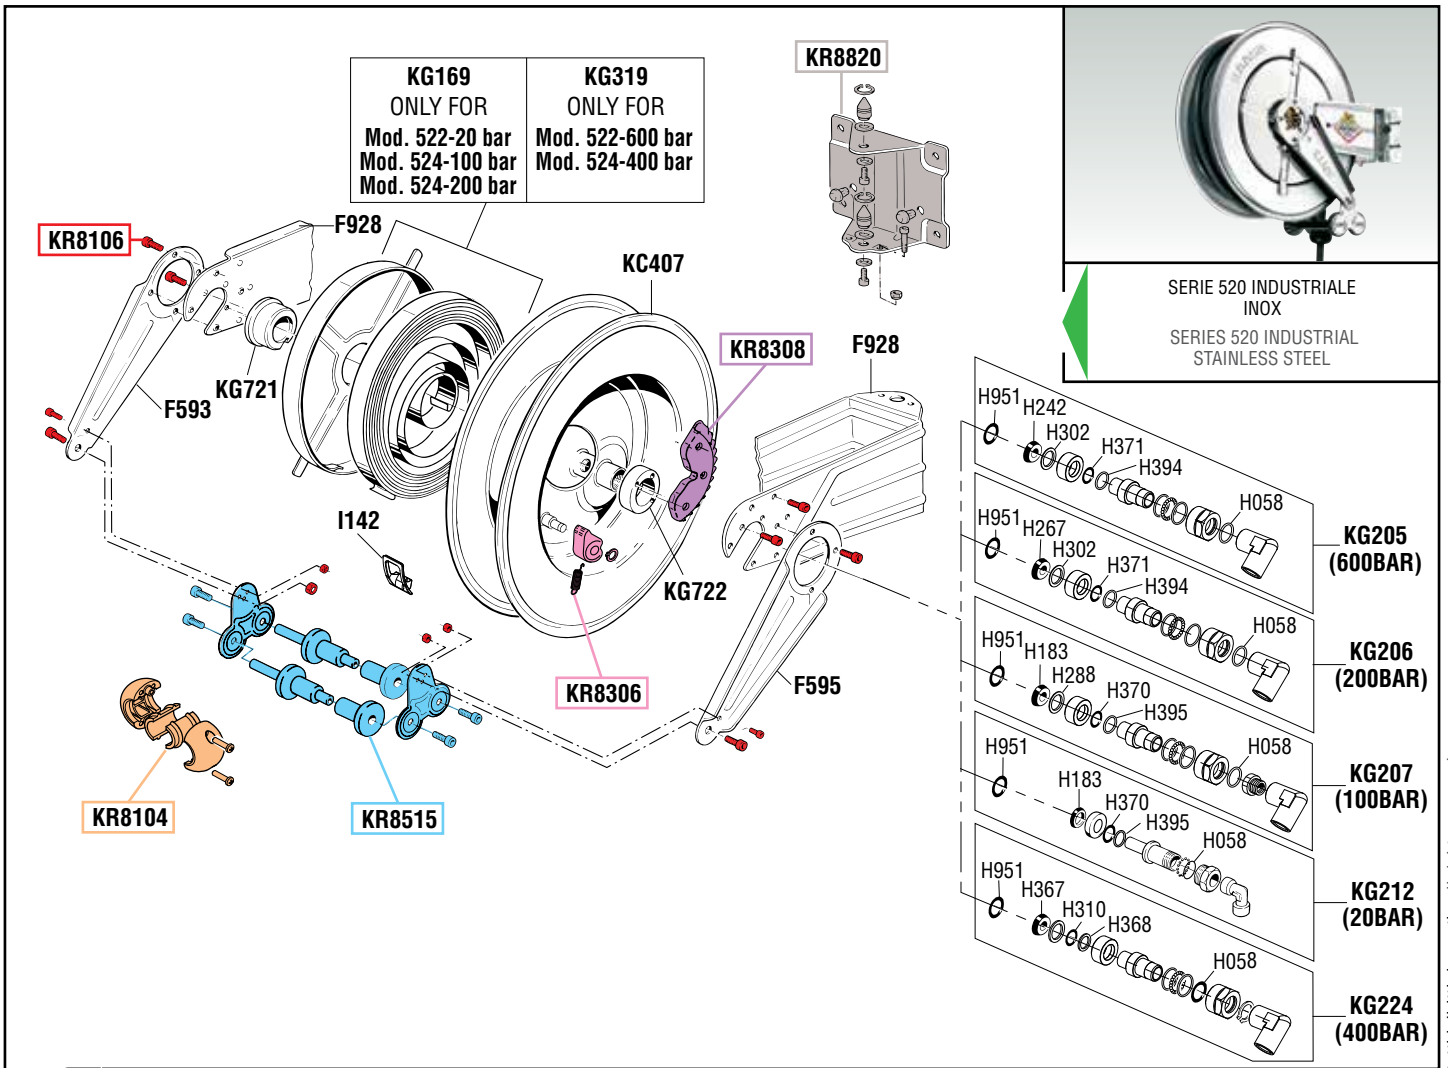

Art. 8522.100 Mod. 522-20 bar - Art. 8522.500 Mod. 522-600 bar
Art. 8524.200 Mod. 524-100 bar - Art. 8524.300 Mod. 524-200 bar
Art. 8524.350 Mod. 524-400 bar

VISTA ESPLOSA - EXPLODED VIEW

tutti i diritti riservati - all rights reserved

GUIDA RICAMBI - SPARE PARTS GUIDE

KIT RICAMBI

OGNI KIT SOTTO RIPORTATO COMPRENDE I RICAMBI EVIDENZIATI CON LO STESSO COLORE E LE RELATIVE GUARNIZIONI. QUESTI RICAMBI NON SONO FORNIBILI SEPARATAMENTE TRANNE QUELLI CODIFICATI.

SPARE PARTS KITS

EACH KIT SHOWN WITH THE SAME COLOR INCLUDES ALSO THE GASKETS. THE SPARE PARTS INCLUDED IN THE KIT CAN'T BE SUPPLIED SEPARATELY EXCEPT THOSE SHOWN WITH A PROPER CODE.

CODICE CODE	DESCRIZIONE DESCRIPTION	Q.TÀ QTY
KR8104	TAMPONE FERMATUBO HOSE STOP	1
KR8106	SET VITI ARROTOLATORE SET OF SCREWS FOR HOSEREEL	1
KR8306	DENTE D'ARRESTO DETENT	1
KR8308	KIT CREMAGLIERA RACK KIT	1
KR8515	KIT PORTA RULLI ARROTOLATORE ROLLERS HOLDING KIT FOR HOSEREEL	1
KR8820	STAFFA PER ARROTOLATORE WALL MOUNTED BRACKET FOR HOSEREEL	1

ELENCO RICAMBI FORNIBILI SINGOLARMENTE

LIST OF SPARE PARTS WHICH CAN BE SUPPLIED SEPARATELY

CODICE CODE	DESCRIZIONE DESCRIPTION	Q.TÀ QTY
F593	BRACCIO ORIENTABILE SWINGING ARM	1
F595	BRACCIO ORIENTABILE SWINGING ARM	1
F928	STAFFA ORIENTABILE SWIVELLING BRACKET	1
I142	INSERTO USCITA TUBO HOSE OUTLET PROTECTION	1
KC407	TAMBURO 510 510 HOSEREEL DRUM	1
KG169	CARTER-MOLLA COVER SPRING-GROUP	1
KG205	SNODO GRASSO 600 BAR JOINT GREASE 600 BAR	1
KG206	SNODO ACQUA 200 BAR JOINT WATER 200 BAR	1
KG207	SNODO ACQUA 100 BAR JOINT WATER 100 BAR	1
KG212	SNODO ARIA-ACQUA 20 BAR JOINT AIR-WATER 20 BAR	1
KG224	SNODO ACQUA 400 BAR JOINT WATER 400 BAR	1
KG319	CARTER-MOLLA (Art.8524.350-8522.500) COVER SPRING-GROUP (Art.8524.350-8522.500)	1
KG721	BOCCOLA LATO MOLLA BUSH	1
KG722	BOCCOLA LATO CREMAGLIERA BUSH	1

ELENCO GUARNIZIONI SNODI

JOINTS GASKETS LIST

CODICE CODE	DESCRIZIONE DESCRIPTION	Q.TÀ QTY
H058	O-RING 2068 O-RING 2068	1
H183	GUARNIZIONE GASKET	1
H242	GUARNIZIONE M4 1810-PUR95 GASKET	1
H267	GUARNIZIONE VITON 90SH GASKET	1
H288	RONDELLA IN PTFE PTFE WASHER	1
H302	RONDELLA IN PTFE PTFE WASHER	1
H310	O-RING 112 VITON O-RING 112 VITON	1
H367	GUARNIZIONE GASKET	1
H368	RONDELLA IN PTFE PTFE WASHER	1
H370	O-RING 2062 VITON O-RING 2062 VITON	1
H371	GUARNIZIONE OR 2037 VITON GASKET	1
H394	RONDELLA IN PTFE PTFE WASHER	1
H395	RONDELLA IN PTFE PTFE WASHER	1
H951	O-RING 90 Sh "VITON" O-RING 90 Sh "VITON"	1