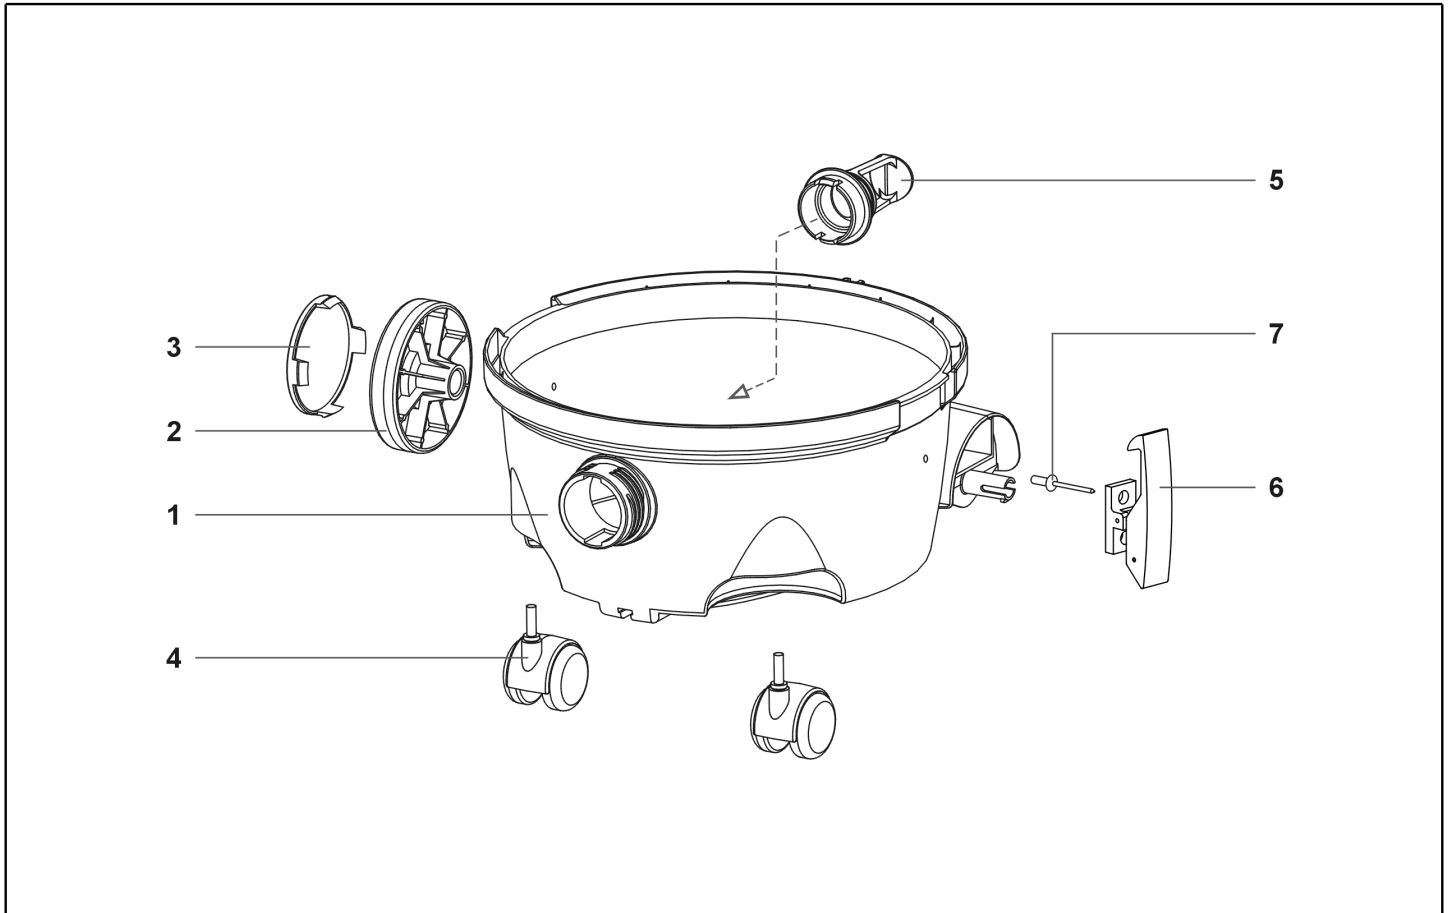

Ref. K	Part n.	Part n. 2	Description	Quantity	Validity		Price
					From	To	
0001	PMVR04829		TANK LEO BL FORATO X HOOKS 210	1,00			--
0002	MPVR09972		WHEEL BODY YES RUBBERISED G55	2,00	27/04/2017		--
0003	MPVR40523		WHEEL COVERING YES BLACK	2,00			--
0004	RTRT40033		WHEEL D.50 GREY W/ PIVOT SOFT	2,00			--
0005	MPVR40562		DEFLECTOR LEO W/OR	1,00			--
0006	CHVR28735		COMPLETE PLASTIC HOOK BLACK	2,00			--
0007	VTVR71992		RIVET RIVET 4,8X17	4,00			--