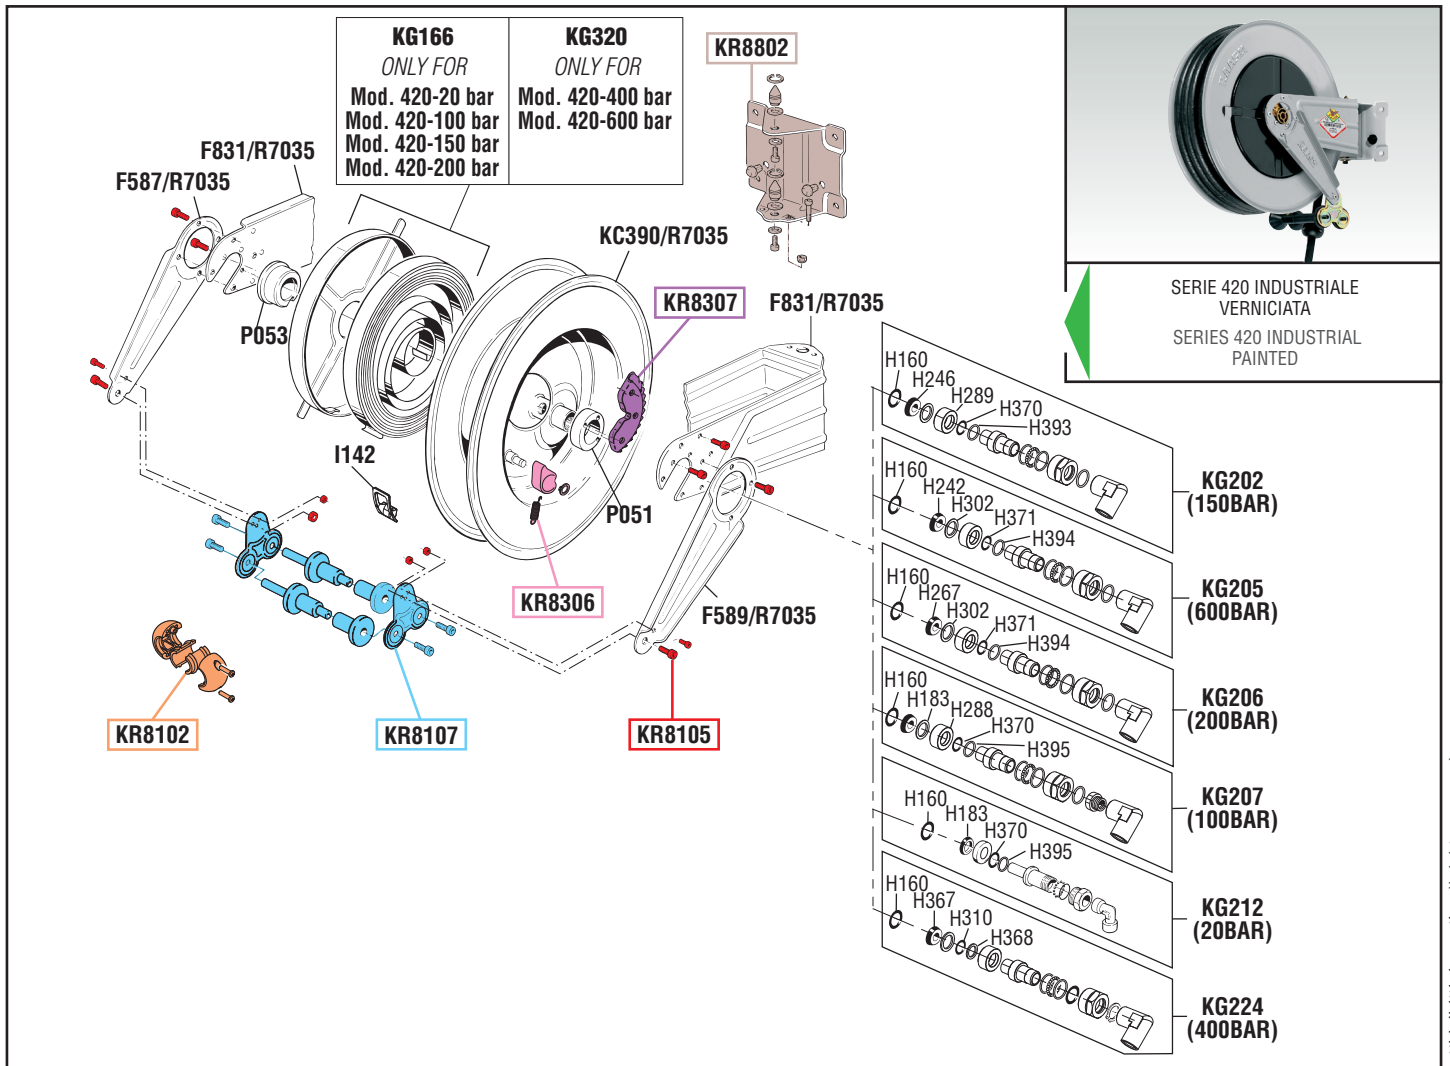

Art. 8420.100 Mod. 420-20 bar - Art. 8420.200 Mod. 420-100 bar
Art. 8420.300 Mod. 420-200 bar - Art. 8420.350 Mod. 420-400 bar
Art. 8420.400 Mod. 420-150 bar - Art. 8420.500 Mod. 420-600 bar

VISTA ESPLOSA - EXPLODED VIEW

tutti i diritti riservati - all rights reserved

GUIDA RICAMBI - SPARE PARTS GUIDE

KIT RICAMBI

OGNI KIT SOTTO RIPORTATO COMPRENDE I RICAMBI EVIDENZIATI CON LO STESSO COLORE E LE RELATIVE GUARNIZIONI. QUESTI RICAMBI NON SONO FORNIBILI SEPARATAMENTE TRANNE QUELLI CODIFICATI.

SPARE PARTS KITS

EACH KIT SHOWN WITH THE SAME COLOR INCLUDES ALSO THE GASKETS. THE SPARE PARTS INCLUDED IN THE KIT CAN'T BE SUPPLIED SEPARATELY EXCEPT THOSE SHOWN WITH A PROPER CODE.

CODICE CODE	DESCRIZIONE DESCRIPTION	Q.TÀ QTY
KR8102	TAMPONE FERMATUBO HOSE STOP	1
KR8105	SET VITI AVVOLGITUBO SET OF SCREWS FOR HOSEREEL	1
KR8107	KIT PORTA RULLI AVVOLGITUBO ROLLERS HOLDING KIT FOR HOSEREEL	1
KR8306	DENTE D'ARRESTO DETENT	1
KR8307	KIT CREMAGLIERA RACK KIT	1
KR8802	STAFFA PER AVVOLGITUBO WALL MOUNTED BRACKET FOR HOSEREEL	1

ELENCO RICAMBI FORNIBILI SINGOLARMENTE

LIST OF SPARE PARTS WHICH CAN BE SUPPLIED SEPARATELY

CODICE CODE	DESCRIZIONE DESCRIPTION	Q.TÀ QTY
F587/R7035	BRACCIO ORIENTABILE ADJUSTABLE ARM	1
F589/R7035	BRACCIO ORIENTABILE ADJUSTABLE ARM	1
F831/R7035	STAFFA ORIENTABILE SWIVELLING BRACKET	1
I142	INSERTO FORO USCITA TUBO HOSE OUTLET PROTECTION	1
KC390/R7035	TAMBURO AVVOLGITUBO HOSEREEL DRUM	1
KG166	CARTER MOLLA COVER SPRING GROUP	1
KG202	SNODO OLIO 150 BAR JOINT OIL 150 BAR	1
KG205	SNODO GRASSO 600 BAR JOINT GREASE 600 BAR	1
KG206	SNODO ACQUA 200 BAR JOINT WATER 200 BAR	1
KG207	SNODO ACQUA 100 BAR JOINT WATER 100 BAR	1
KG212	SNODO ARIA-ACQUA 20 BAR JOINT AIR-WATER 20 BAR	1
KG224	SNODO ACQUA 400 BAR JOINT WATER 400 BAR	1
KG320	CARTER MOLLA (Art.8420.350-Art.8420.500) COVER SPRING GROUP (Art.8420.350-8420.500)	1
P051	BOCCOLA LATO CREMAGLIERA RACK SIDE BUSH	1
P053	BOCCOLA LATO MOLLA SPRING SIDE BUSH	1

ELENCO GUARNIZIONI SNODI

JOINTS GASKETS LIST

CODICE CODE	DESCRIZIONE DESCRIPTION	Q.TÀ QTY
H160	O-RING 2093 O-RING 2093	1
H183	GUARNIZIONE GASKET	1
H242	GUARNIZIONE GASKET	1
H246	GUARNIZIONE GASKET	1
H267	GUARNIZIONE "VITON 90SH" GASKET "VITON 90SH"	1
H288	RONDELLA IN "PTFE" WASHER "PTFE"	1
H289	RONDELLA IN "PTFE" WASHER "PTFE"	1
H302	RONDELLA IN "PTFE" WASHER "PTFE"	1
H310	O-RING 112 "VITON" O-RING 112 "VITON"	1
H367	GUARNIZIONE GASKET	1
H368	RONDELLA IN "PTFE" WASHER "PTFE"	1
H370	O-RING 2062 "VITON" O-RING 2062 "VITON"	1
H371	O-RING 2037 "VITON" O-RING 2037 "VITON"	1
H393	RONDELLA IN "PTFE" WASHER "PTFE"	1
H394	RONDELLA IN "PTFE" WASHER "PTFE"	1
H395	RONDELLA IN "PTFE" WASHER "PTFE"	1