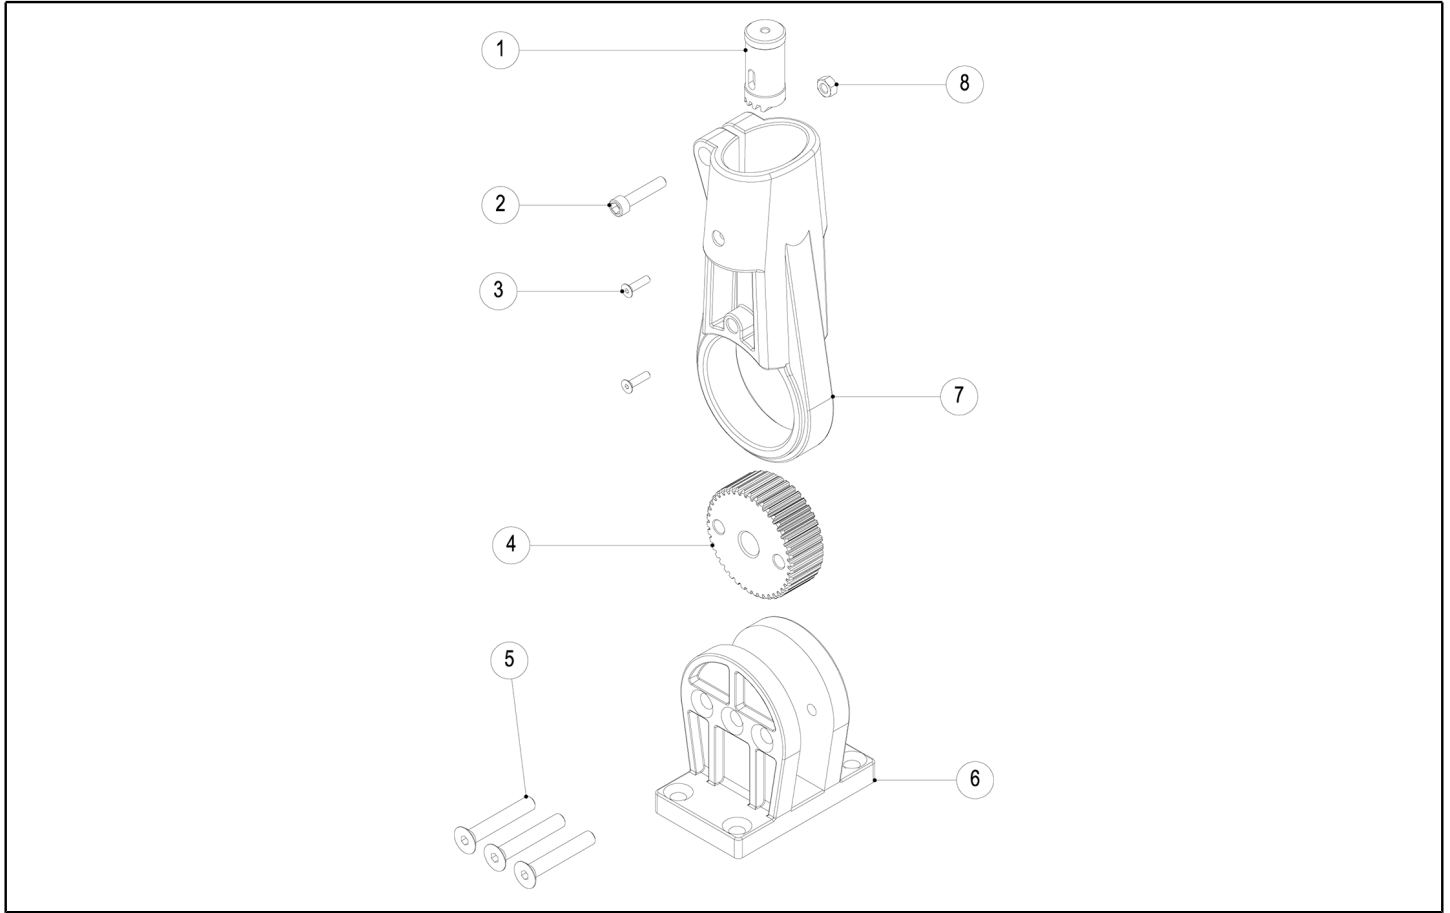

Ref. K	Part n.	Part n. 2	Description	Quantity	Validity		Price
					From	To	
0001	MFVR00307		PISTON .	1,00			--
0004	MTIG00159		GEAR .	1,00			--
0006	MFVR00311		CONNECTING ROD .	1,00			--
0007	MFVR00312		FORK .	1,00			--