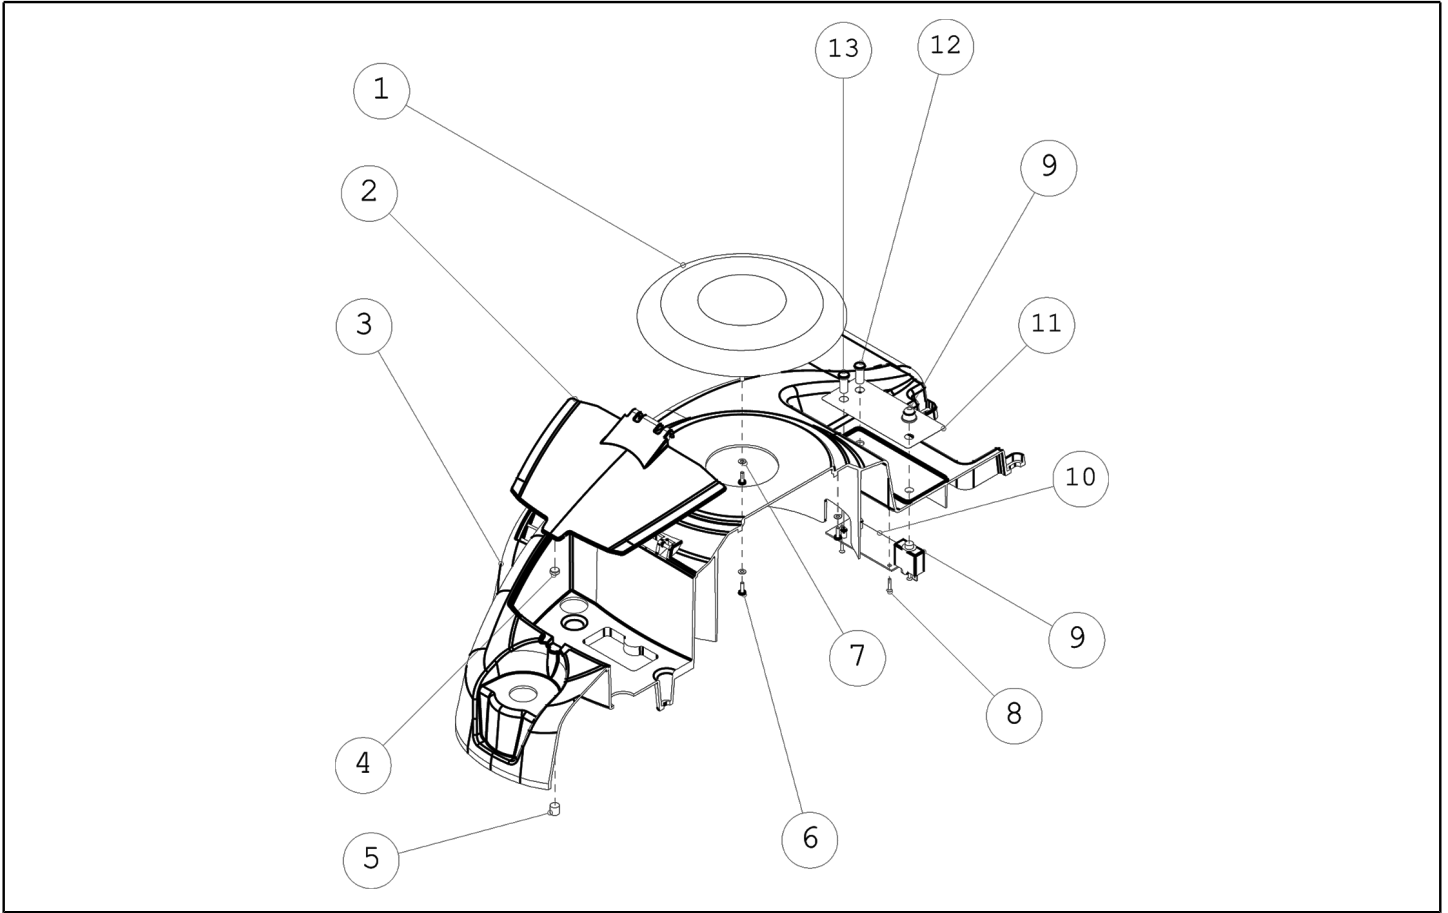

Ref. K	Part n.	Part n. 2	Description	Quantity	Validity		Price
					From	To	
0003	MPVR12305		CRANKCASE -	1,00			--