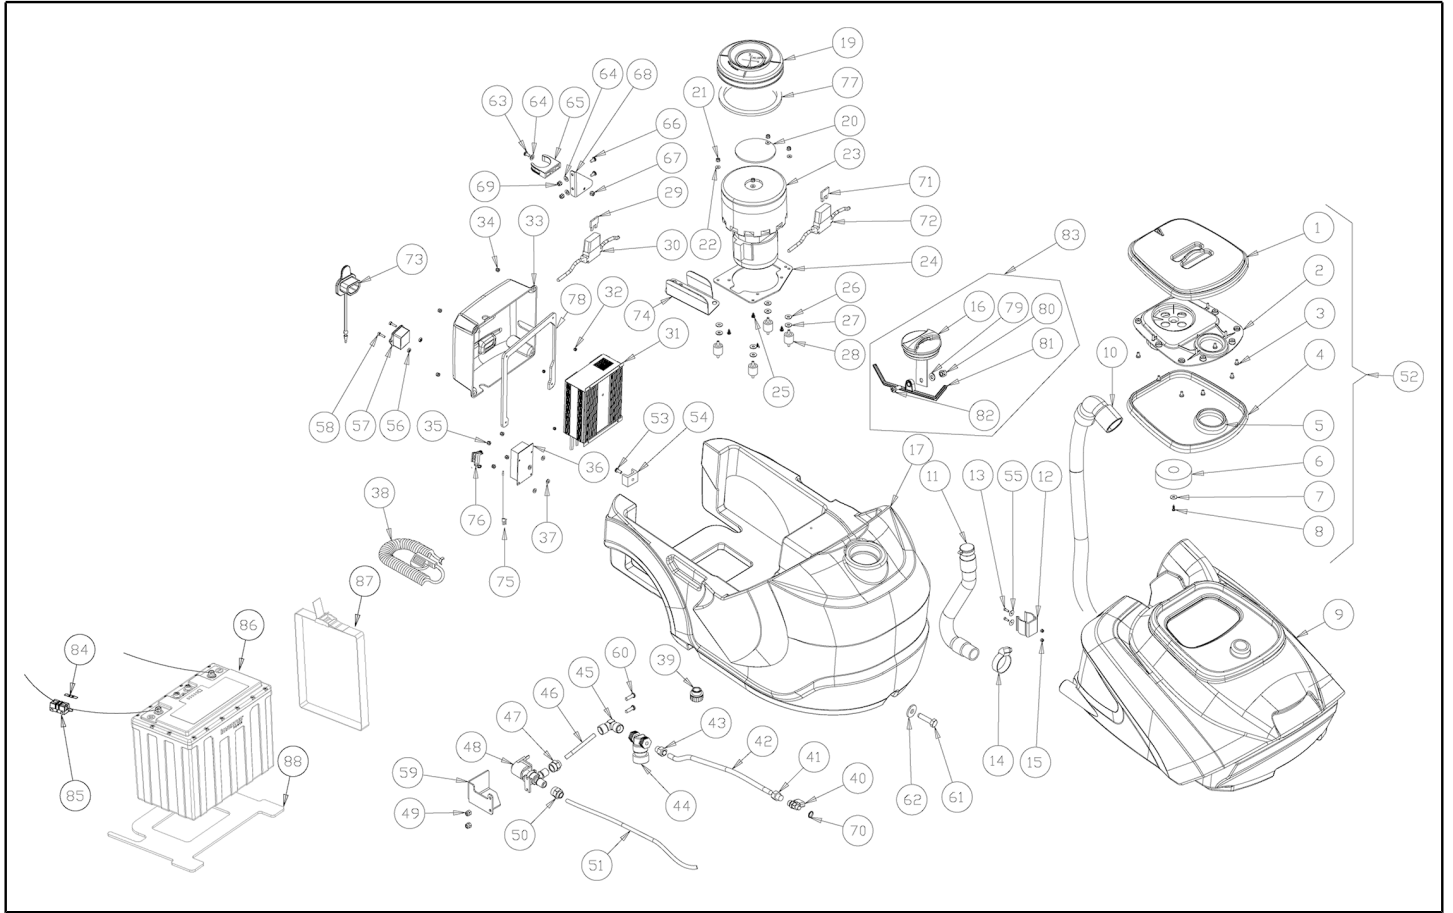

Ref. Part n.	Part n. 2	Description	Reference	Price
KTRI04750		KIT NEW PCB CT30B AND CT45B	0036	--