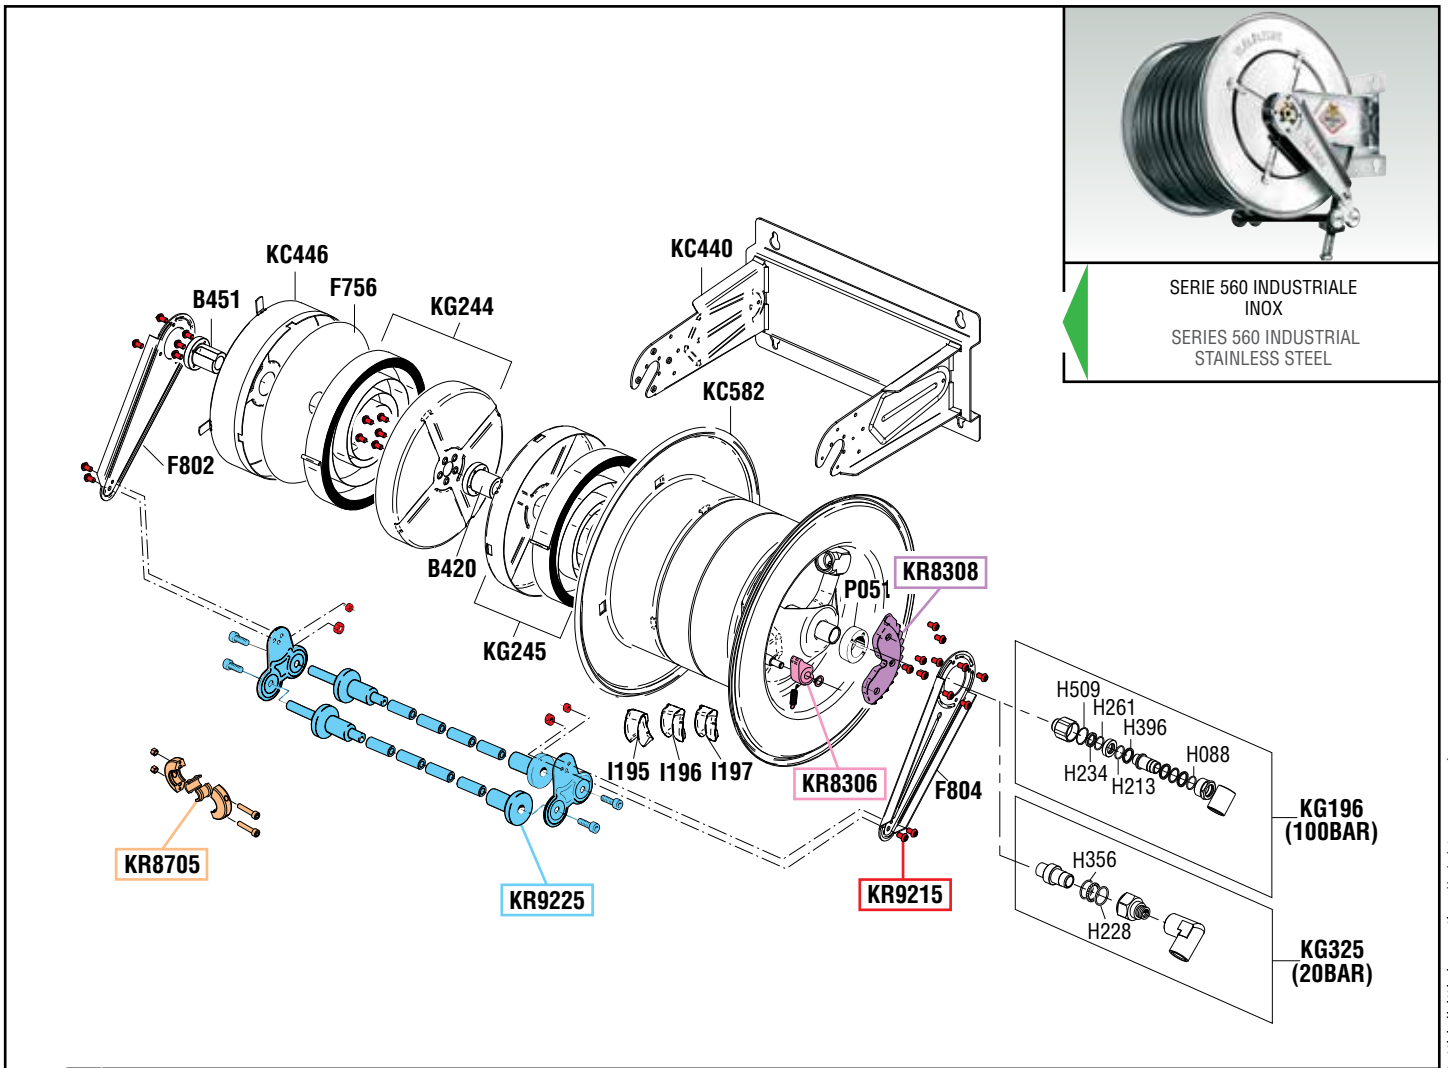

Art. 8562.100 Mod. 562-1"-20 bar - Art. 8564.200 Mod. 564-1"-150 bar

VISTA ESPLOSA - EXPLODED VIEW

tutti i diritti riservati - all rights reserved

GUIDA RICAMBI - SPARE PARTS GUIDE

KIT RICAMBI

OGNI KIT SOTTO RIPORTATO COMPRENDE I RICAMBI EVIDENZIATI CON LO STESSO COLORE E LE RELATIVE GUARNIZIONI. QUESTI RICAMBI NON SONO FORNIBILI SEPARATAMENTE TRANNE QUELLI CODIFICATI.

SPARE PARTS KITS

EACH KIT SHOWN WITH THE SAME COLOR INCLUDES ALSO THE GASKETS. THE SPARE PARTS INCLUDED IN THE KIT CAN'T BE SUPPLIED SEPARATELY EXCEPT THOSE SHOWN WITH A PROPER CODE.

CODICE CODE	DESCRIZIONE DESCRIPTION	Q. TÀ QTY
KR8306	DENTE D'ARRESTO DETENT	1
KR8308	KIT CREMAGLIERA RACK KIT	1
KR8705	TAMPONE FERMATUBO HOSE STOP	1
KR9215	SET VITI ARROTOLATORE SET OF SCREWS FOR HOSE REEL	1
KR9225	KIT PORTA RULLI ARROTOLATORE ROLLERS HOLDING KIT FOR HOSE REEL	1

ELENCO RICAMBI FORNIBILI SINGOLARMENTE

LIST OF SPARE PARTS WHICH CAN BE SUPPLIED SEPARATELY

CODICE CODE	DESCRIZIONE DESCRIPTION	Q. TÀ QTY
B420	BOCCOLA PORTA MOLLA BUSH	1
B451	BOCCOLA ESTERNA EXTERNAL BUSH	1
F756	CARTER-MOLLA COVER-SPRING GROUP	1
F802	BRACCIO ORIENTABILE SWINGING ARM	1
F804	BRACCIO ORIENTABILE SWINGING ARM	1
I195	INSERTO USCITA TUBO Ø34-38 HOSE OUTLET PROTECTION	1
I196	INSERTO USCITA TUBO Ø30-34 HOSE OUTLET PROTECTION	1
I197	INSERTO USCITA TUBO Ø26-30 HOSE OUTLET PROTECTION	1
KC440	STAFFA BRACKET	1
KC446	CARTER COVER	1
KC582	TAMBURO 510 510 HOSE REEL DRUM	1
KG196	SNODO ACQUA 100 BAR JOINT WATER 100 BAR	1
KG244	CARTER-MOLLA COVER SPRING-GROUP	1
KG245	CARTER-MOLLA COVER SPRING-GROUP	1
KG325	SNODO ALTA PORTATA 1" G JOINT HIGH FLOW 1" G	1
P051	BOCCOLA LATO CREMAGLIERA BUSH	1

ELENCO GUARNIZIONI SNODI

JOINTS GASKETS LIST

CODICE CODE	DESCRIZIONE DESCRIPTION	Q. TÀ QTY
H088	O-RING 2106 "NBR 70" O-RING 2106 "NBR 70"	1
H213	GUARNIZIONE OR 2087 VITON GASKET	1
H228	O-RING 4112 VITON O-RING 4112 VITON	1
H232	GUARNIZIONE OR 2131 GASKET	1
H234	GUARNIZIONE DI 087 VITON GASKET	1
H261	RONDELLA IN PTFE PTFE WASHER	1
H356	O-RING 3106 VITON O-RING 3106 VITON	1
H396	RONDELLA IN PTFE PTFE WASHER	1
H951	O-RING 90 Sh "VITON" O-RING 90 Sh "VITON"	1