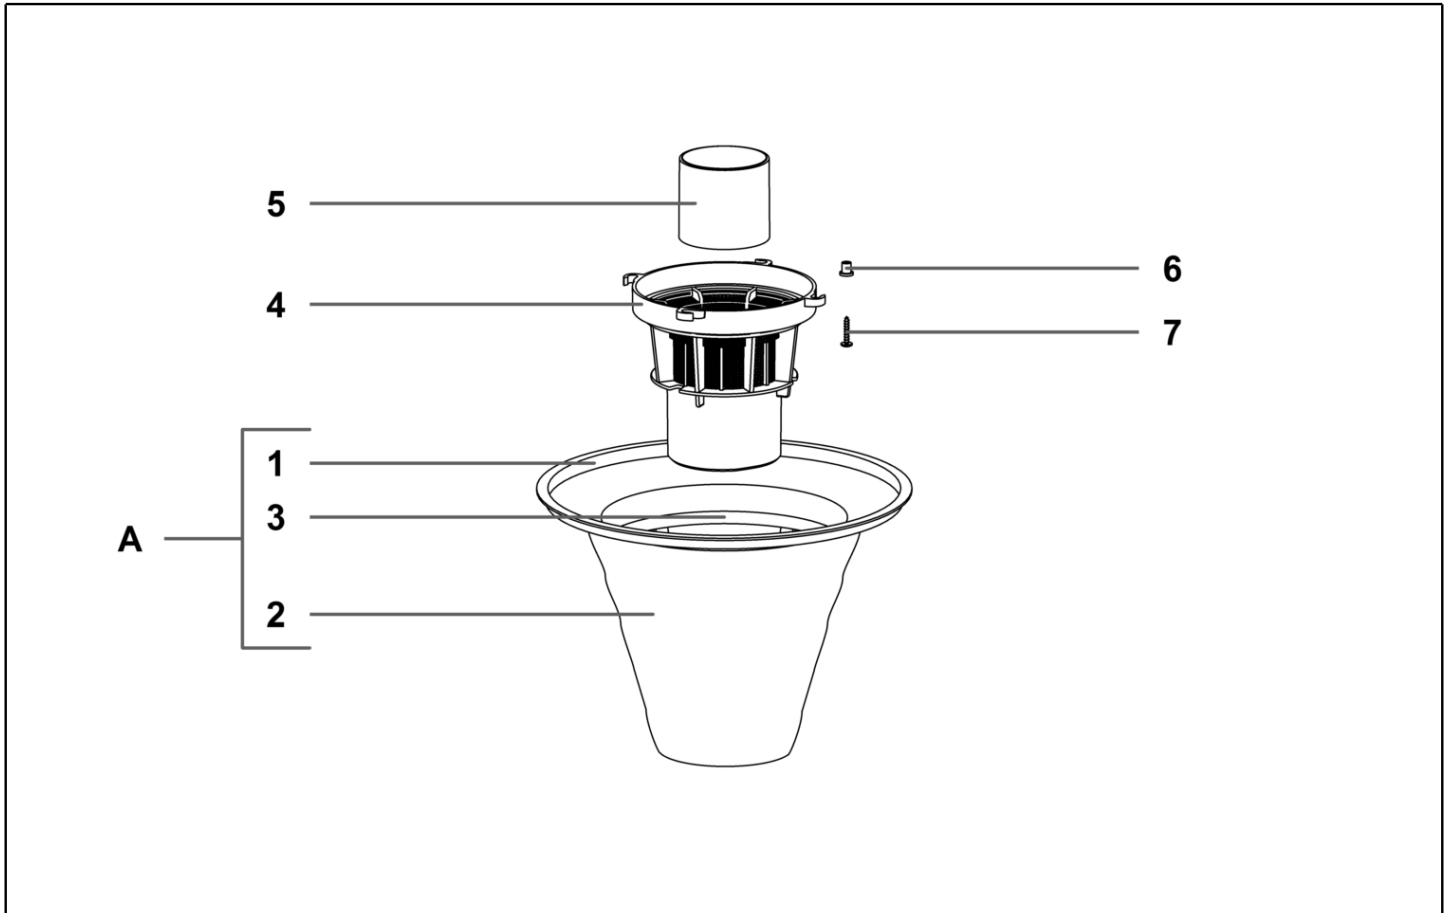

IPC

Spare parts list

Ref: ASDO09855

Model: VACUUM CLEANER PANDA 503 W/ACC

IPC Integrated Professional Cleaning

IPC Soteco

Ref. K	Part n.	Part n. 2	Description	Quantity	Validity		Price
					From	To	
0001	PMTA06779		HEAD PANDA 503 W/PLATELET	1,00			--
0002	KTRI04088		FILTERING KIT 500 CONICO SAN.COMPL.	1,00			--
0003	LAFN10642		TANK PANDA 500 AISI 430 COMPL.	1,00			--
0004	MPVR28703		TROLLEYSQUARE TROLLEY 202 GREY 6	1,00			--

Ref. K	Part n.	Part n. 2	Description	Quantity	Validity		Price
					From	To	
A	KTRI02943		KIT RING+FILT+BASK. 500 C	1,00			--
0001	MPVR36522		FILTER RING 500	1,00			--
0002	FTDP00534		FILTER POLY AN3-500 CON REG H230	1,00			--
0003	MPVR37038		CONICAL BASKET 300	1,00			--
0004	MPVR40521		NET ANTIFOAM BODY HIGH	1,00			--
0005	RCGR40008		HIGH FLOAT 99 W/GASKET 37 SHA	1,00			--
0006	MPVR35796		BUSHING PLASTIC SLEEVE D.8	4,00			--
0007	VTVT36751		SCREW SCREW PAT TMT PHL 5X25	4,00			--