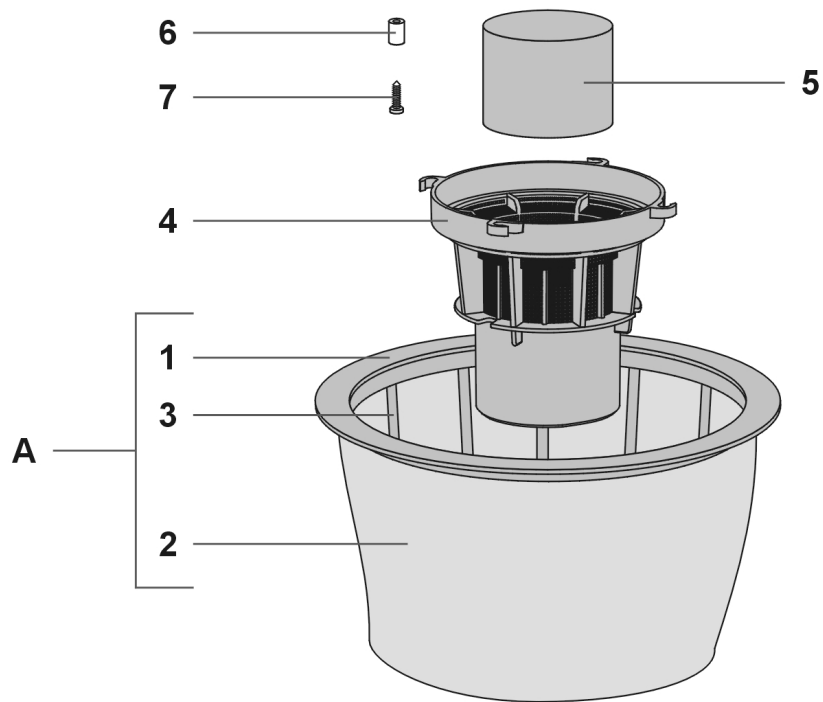

Ref. K	Part n.	Customer part n.	Description	Quantity	Validity		Price
					From	To	
0001	MPVR35494	00123	FILTER RING 300	1,00			--
0002	FTDP00547	02862 SAN	FILTER POLY AN3-500 CON REG H180	1,00			--
0003	MPVR35490	02861	LOWER CONICAL BASKET 300	1,00			--
0004	MPVR40521	021243NE	NET ANTIFOAM BODY HIGH	1,00			--
0005	RCGR40008	02676-1 G	HIGH FLOAT 99 W/GASKET 37 SHA	1,00			--
0006	MPVR35796	03706	PLASTIC SLEEVE D.8	4,00			--
0007	VTVT36751	03724	SCREW PAT TMT PHL 5X25	4,00			--
A	KTRIO2142	03291 SAN	KIT RING+FILTER+BASKET300 SAN.	1,00			--