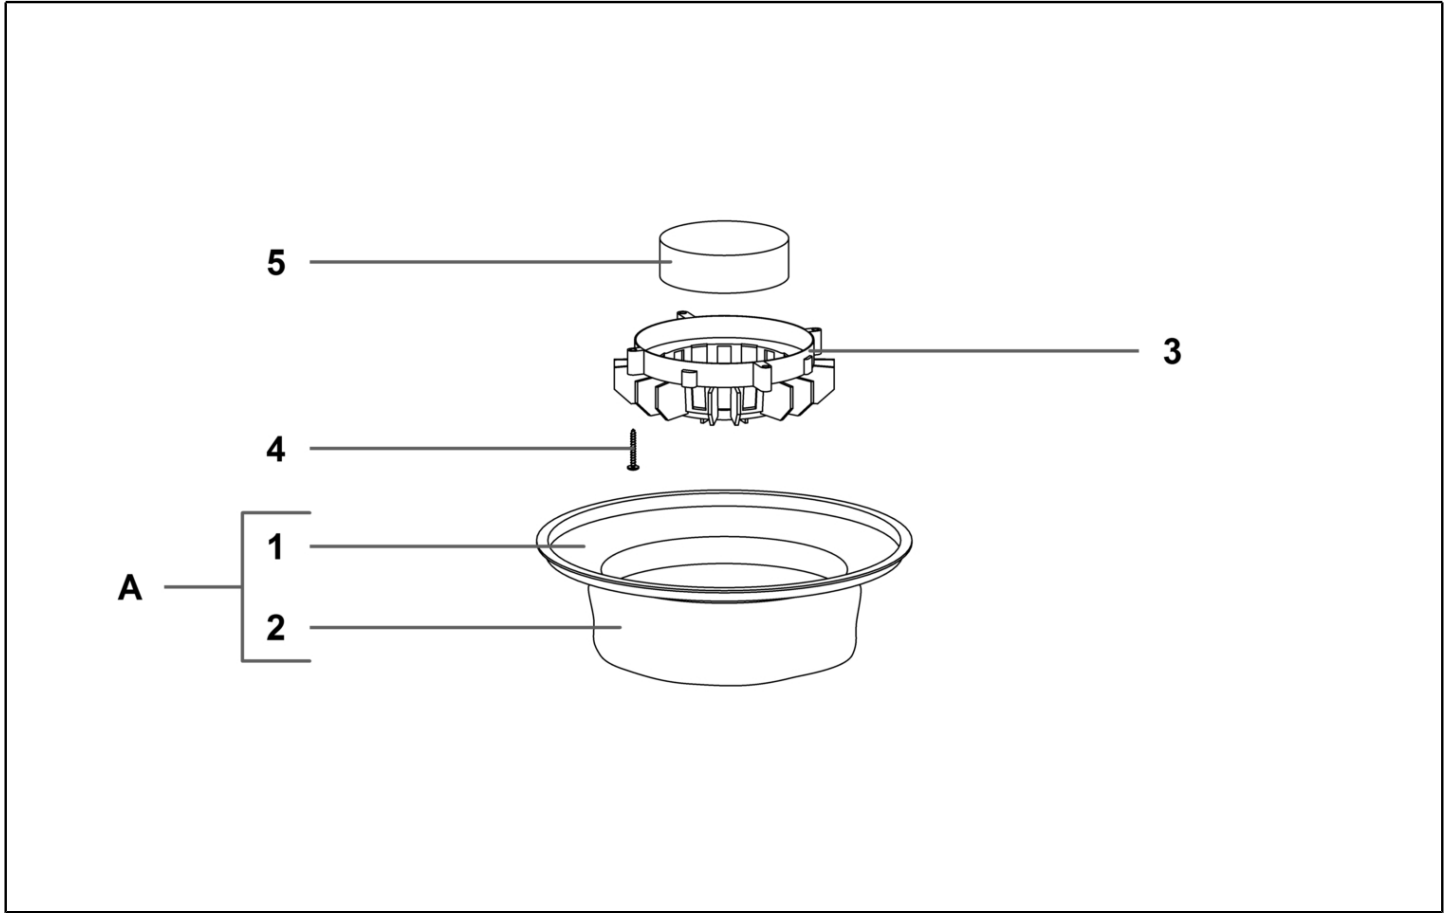

Ref. K	Part n.	Part n. 2	Description	Quantity	Validity		Price
					From	To	
A	MPVR09568		RING 500 W/POLY.FIL.H=75	1,00			--
0001	MPVR36522		FILTER RING 500	1,00			--
0002	FTDP00451		FILTER POLYESTER H=75 SAN	1,00			--
0003	MPVR28830		BASKET FOR FILTER P.	1,00			--
0004	VTVT71971		SCREW PAT TMT PHL 5X35 BLACK	4,00			--
0005	FTDP00481		FILTER PPI/20 D.115	1,00			--