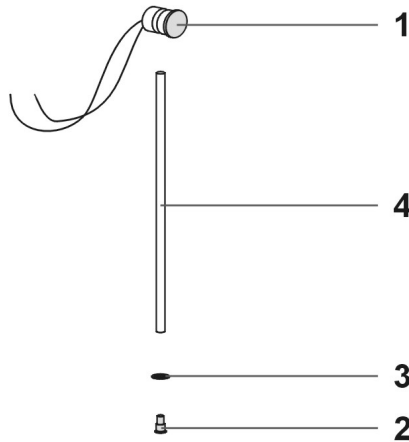

Ref. K	Part n.	Part n. 2	Description	Quantity	Validity		Price
					From	To	
0001	MEPF00038		SOCKET W/YELLOW LIG.SIGN. 220V	1,00			--
0002	RCVR00845		HOSE FITTING WARNING LIGHT	1,00			--
0003	VTRS00415		WASHER SELF-LOC. D.6 ZA6	1,00			--
0004	TBBP00547		TUBE PVC D.5X3 CM46 X WAR LIGH	1,00			--