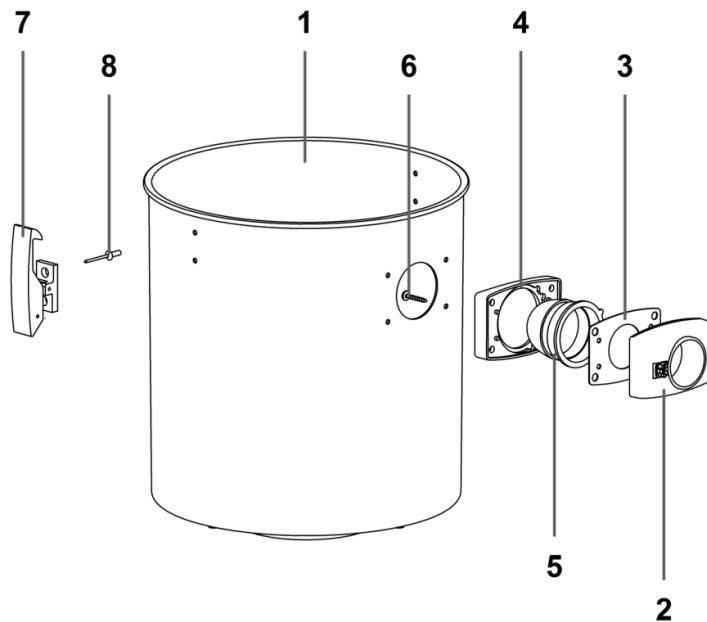

Ref. K	Part n.	Part n. 2	Description	Quantity	Validity		Price
					From	To	
0001	PMVR06256		DRUM PL.500/27W C/Q NE	1,00			--
0002	MPVR09047		PIPE UNION R155 BLACK C/PUL.GR-IPC	1,00			--
0003	GUGO28701		GASKET D.38	1,00			--
0004	GUGO28736		GASKET R 205 BLACK	1,00			--
0005	MPVR28696		DEFLECTOR 99	1,00			--
0006	VTVT71966		SCREW PAT TMT PHL 5X30 BLACK	4,00			--
0007	CHVR28735		COMPLETE PLASTIC HOOK BLACK	2,00			--
0008	VTVR71992		RIVET 4,8X17	4,00			--