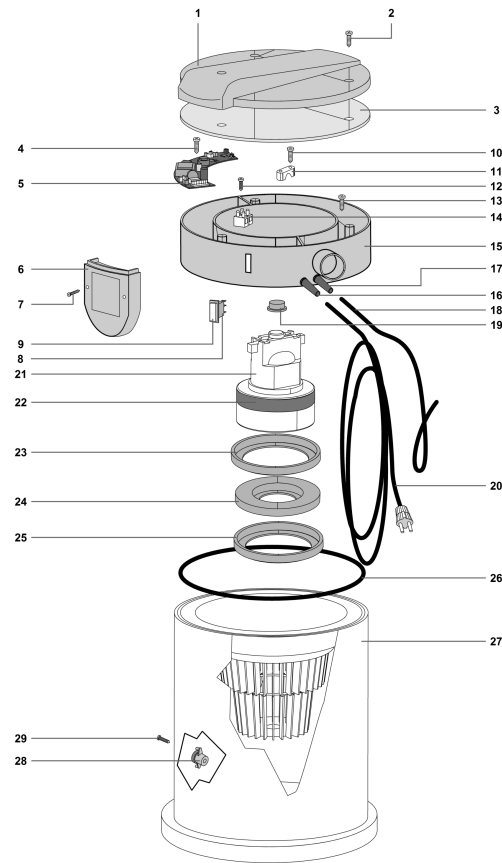

Ref. K	Part N.	Old Ref.	Description	Quantity	Validity		Price
					From	To	
*	FSVR00127	01106	CLAMP	2,00			--
0001	MPVR10256	07591G6	DOMUS PLUS COVER 2 SELF-EXT G6	1,00			--
0002	VTVT71961	01006	SCREW PFU TMT PHL 5X20 ZN NERA	3,00			--
0003	GUVR00392	07593	RING GASKET COV. DOMUS PLUS	1,00			--
0004	VTVT71960	01005	SCREW PAT TMT PHL 5X14 ZN BLACK	1,00			--
0005	MECE00737		BOARD ELET.DOMPLBASICSOFTE EX 07	1,00	09/02/2016		--
0006	MPVR10265	07599G6	FRONTAL FOR CARD D/PL AUG6	1,00			--
0007	VTVT72106	02627	SCREW PAT TMT PHL 5X40 BLACK	2,00			--
0008	MECI00435	07777	UNIP. SWITCH BLACK	1,00			--
0009	MEVR02288	07777-1	UNIP.ANTISPLASH PROTECTION SWITCHER	1,00			--
0010	VTVT71961	01006	SCREW PFU TMT PHL 5X20 ZN NERA	4,00			--
0011	MPVR28690	00139	CABLE CLAMP	2,00			--
0012	VTVT01453		SCREW VITE TC PZ 4,2X16 ZN NERA	1,00	12/04/2018		--
0013	VTVT71961	01006	SCREW PFU TMT PHL 5X20 ZN NERA	6,00			--
0014	MECB01159	03462	TERMINAL BOARD 300-500 2P S/R	1,00			--
0015	MPVR10247	07584G6	DOMUS PLUS RING SELF-EXT.G6	1,00			--
0016	MEVR28673	00138	FAIRLEAD	1,00			--
0017	MEVR01874	07590	FAIR-LEAD DOMUS	1,00			--
0018	MECB01835	07789 BASIC	WIRING REM. CONTROL DOMUS BASIC	1,00			--
0019	PMVR02587	07191	MOTORFASTENER RUBBER G.EPDM60D42X15	1,00			--
0020	MECB34364	03371	ELECTRIC CORD 2X1 MT 2,90	1,00			--
0021	MOMO00824	07039 S	MOT.TD43 TP AD 1400W 230/50	1,00			--
0022	FTDP00279	06093	FILTER MTP/30 30X10X495	1,00			--
0023	GUGO28683	03901	"L" GASKET W/O HOLES H=5,5	1,00			--
0024	MPVR10193	06867/D		1,00			--
0025	GUGO28683	03901	"L" GASKET W/O HOLES H=5,5	1,00			--
0026	GUGO00343	07452	OR SEAL COVER	1,00			--
0027	PMBA00639	07189BI V/D	BASE DOMUS W/GASKET WHITE	1,00			--
0028	VVSC00059	07750/2	VALVE HIGH PRESSURE	1,00			--
0029	VTVT72114	02680	SCREW TC POZ 4X15 AC ZN BLACK	2,00			--