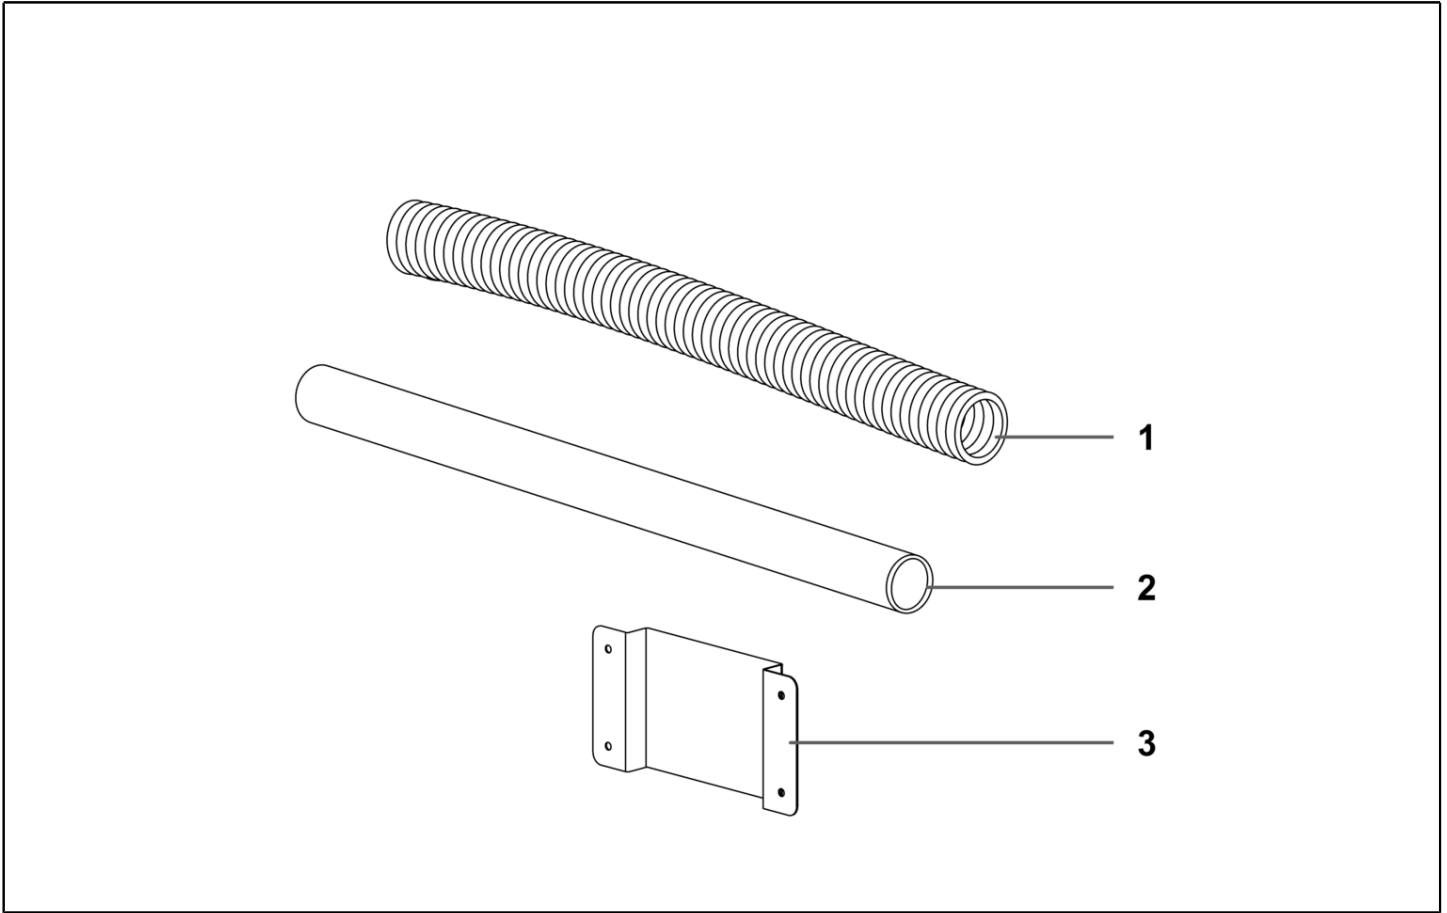

Ref. K	Part N.	Old Ref.	Description	Quantity	Validity		Price
					From	To	
0001	TBFX00941	07497 G	FLEX HOSE D.60 GREY MT.0.60	2,00			--
0002	TBBP00552	020046	TUBE PVC DA 2" WHITE	1,00			--
0003	LAFN10215	07311 V	PAINTED WALL BRACKET FE GR.5	1,00			--