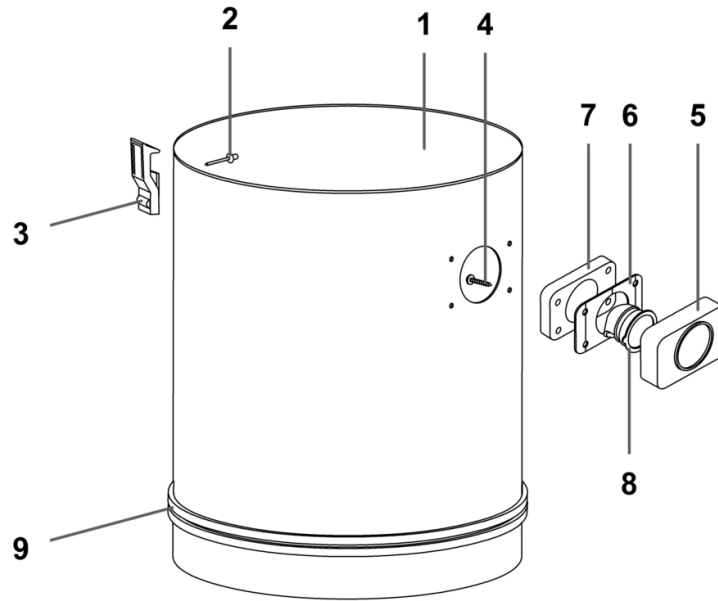

Ref. K	Part N.	Old Ref.	Description	Quantity	Validity		Price
					From	To	
0001	FTDP00352	021046	POLY CARTRIDGE 175X145X160 CIFF	1,00			--
0002	VTVR00346	01732	HAND-WHEEL M 10 "F" 3 POINTS	1,00			--
0003	MPVR07213	020476	THREADED PLATE F/HOOKING FILTER	1,00			--
0004	VTVT01193	06399	SCREW PAT TMT PHL 5X15 ZN BLACK	2,00			--