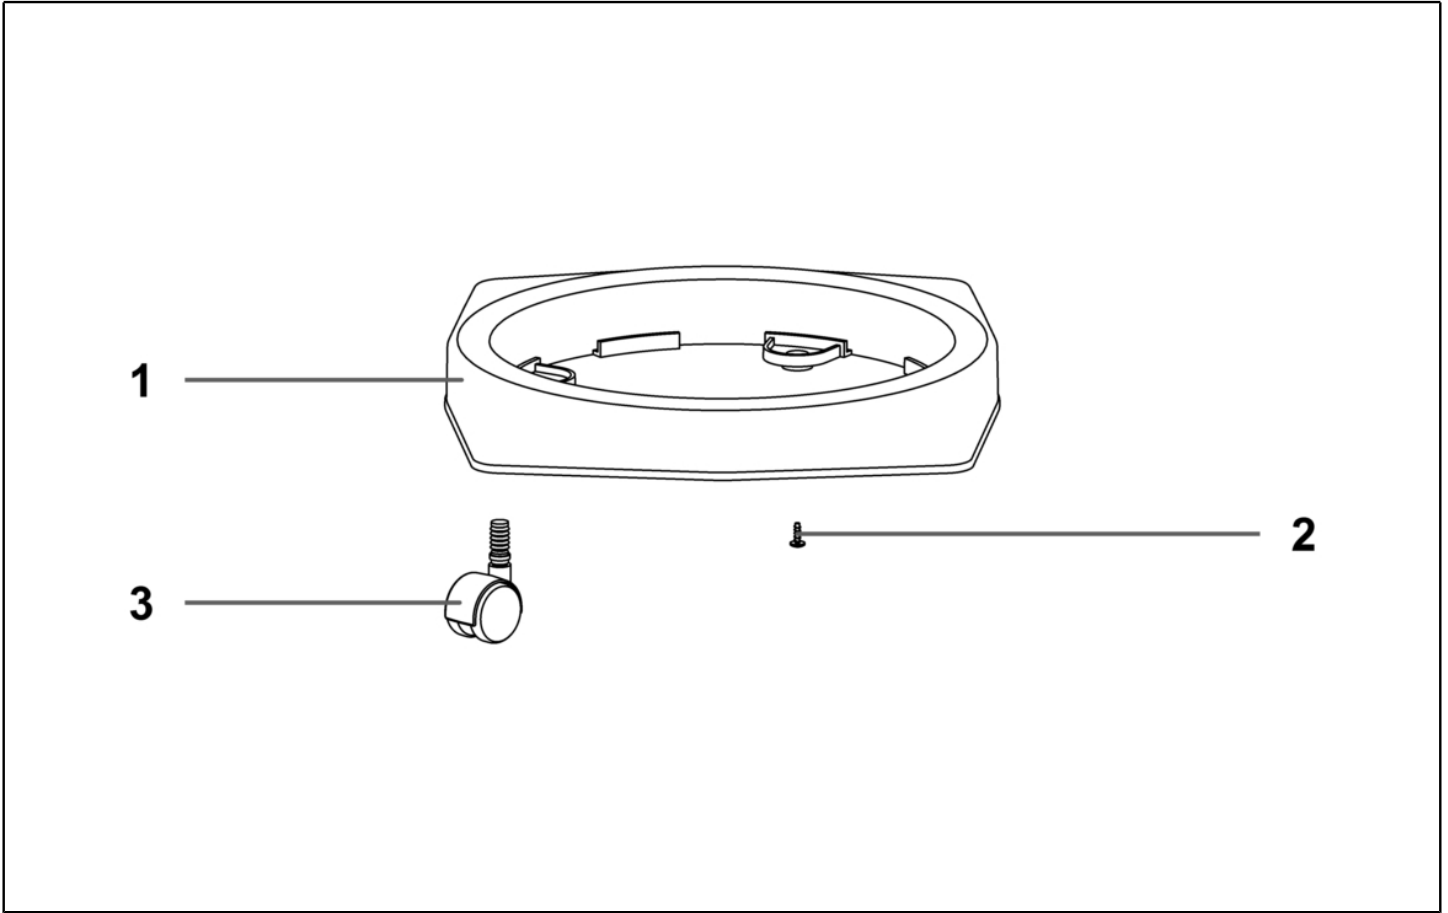

Ref. K	Part n.	Part n. 2	Description	Quantity	Validity		Price
					From	To	
0001	MPVR07925		TROLLEY BODY QUADRO NERO	1,00			--
0002	VTVT71960		SCREW PAT TMT PHL 5X14 ZN BLACK	4,00			--
0003	RTRT42006		TROLLEY BOX WHEEL	4,00			--