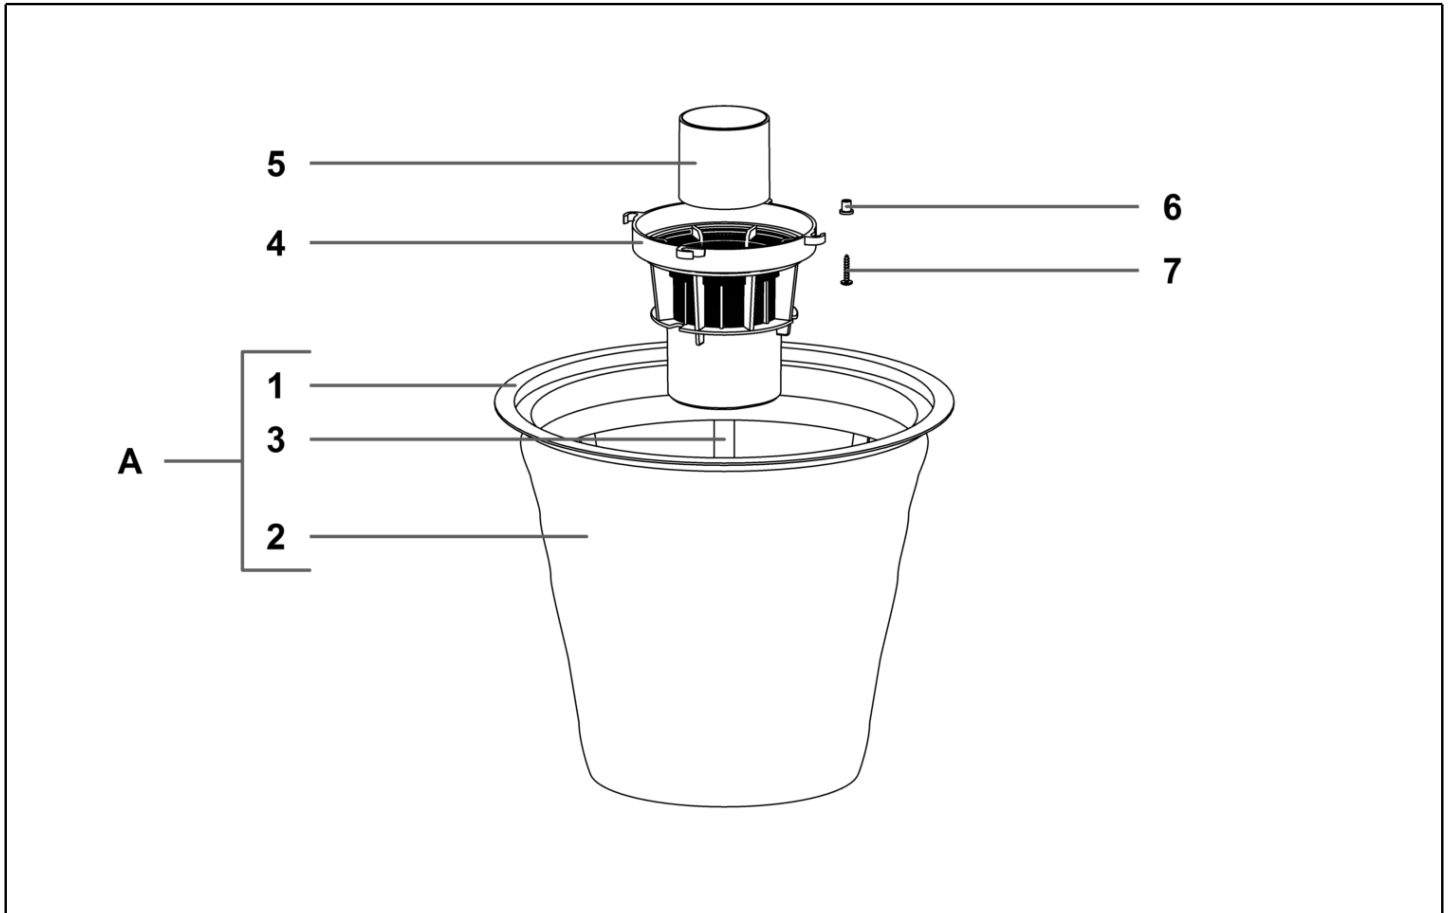

Ref. K	Part n.	Customer part n.	Description	Quantity	Validity		Price
					From	To	
0001	MPVR35807	00473	FILTER RING 400	1,00			--
0002	FTDP00523	02845 SAN	FILTER POLY AN4-600 CON REG H320	1,00			--
0003	MPVR09199	02833-1	CONICAL BASKET 400	1,00			--
0004	MPVR40521	021243NE	NET ANTIFOAM BODY HIGH	1,00			--
0005	RCGR40008	02676-1 G	HIGH FLOAT 99 W/GASKET 37 SHA	1,00			--
0006	MPVR35796	03706	PLASTIC SLEEVE D.8	4,00			--
0007	VTVT36751	03724	SCREW PAT TMT PHL 5X25	4,00			--
A	FTDP28733	03240 SAN	KIT RING+FILT+BASK.400 CONIC.SAN	1,00			--