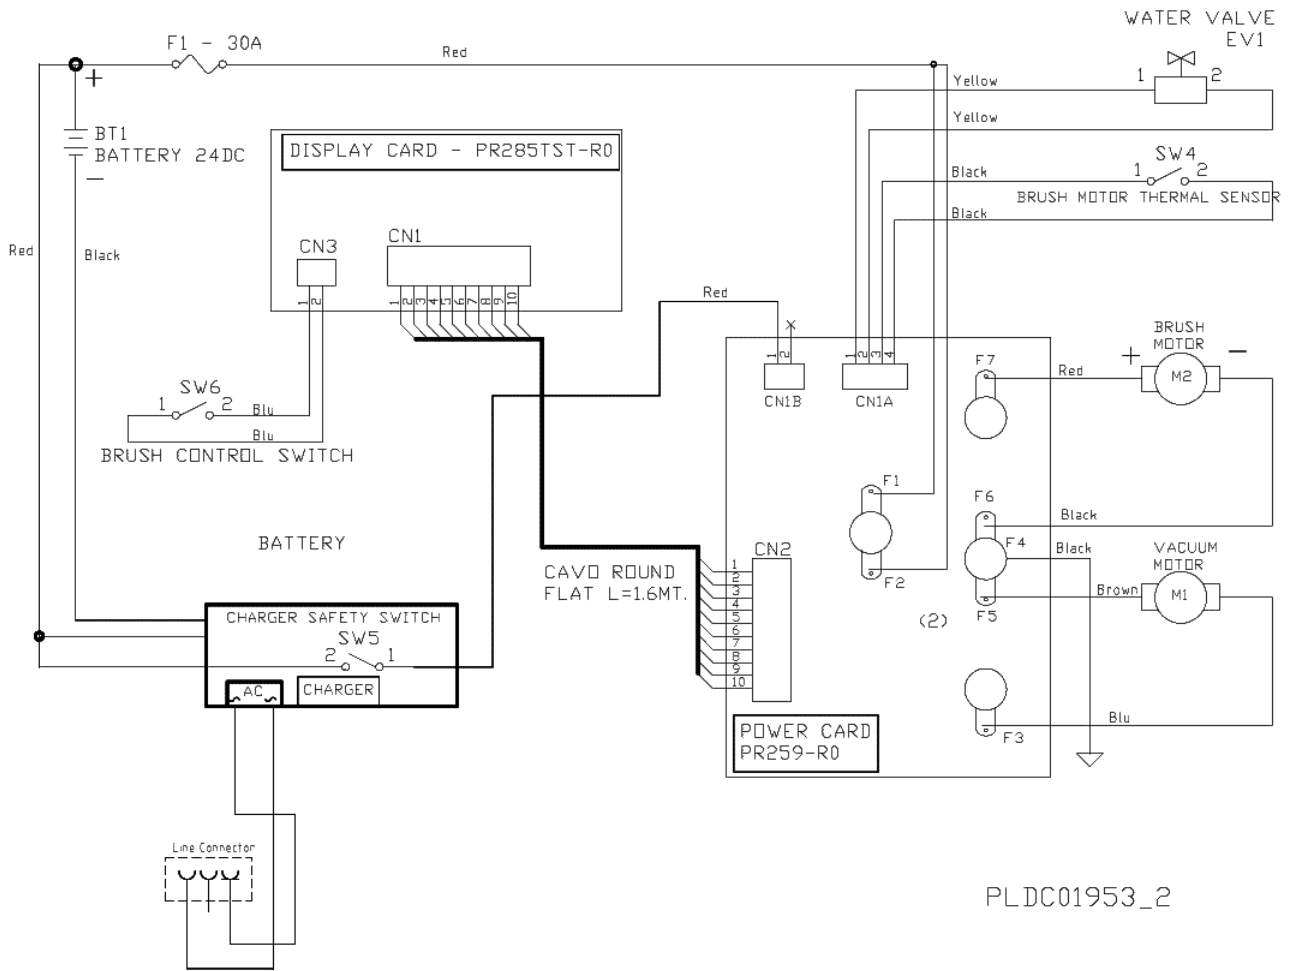

PLDC01953_2

Ref.	K	Part N.	Customer Part N.	Description	Qty	Validity:		Price
						From	To	
EV1		MEEV00037		SOLENOID VALVE	1,00			--
M1		MOCC00397		MOTOR VACUUM CT15-CT30	1,00			--
M2		MOCC00392		MOTOR BRUSH 24V CT15B	1,00			--