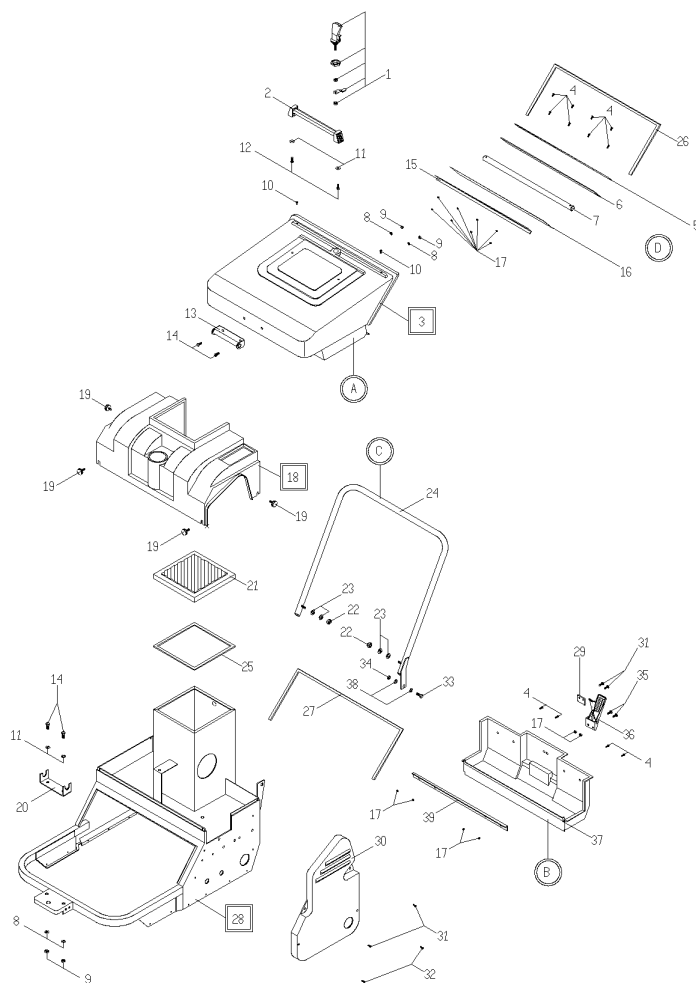

Ref. K	Part N.	Customer Part N.	Description	Qty	Validity:		Price
					From	To	
0036	CHVR26582		CLOSURE L= 75 LOLY 50	1,00			--
0037	MPVR75845		DRAWER	1,00			--
0038	VTRS00504		WASHER D. 8 TE ZC. UNI 6592	2,00			--
0039	LAFN00289		REINFORCEMENT CASSETTO POSTER.ECOL 65	1,00			--