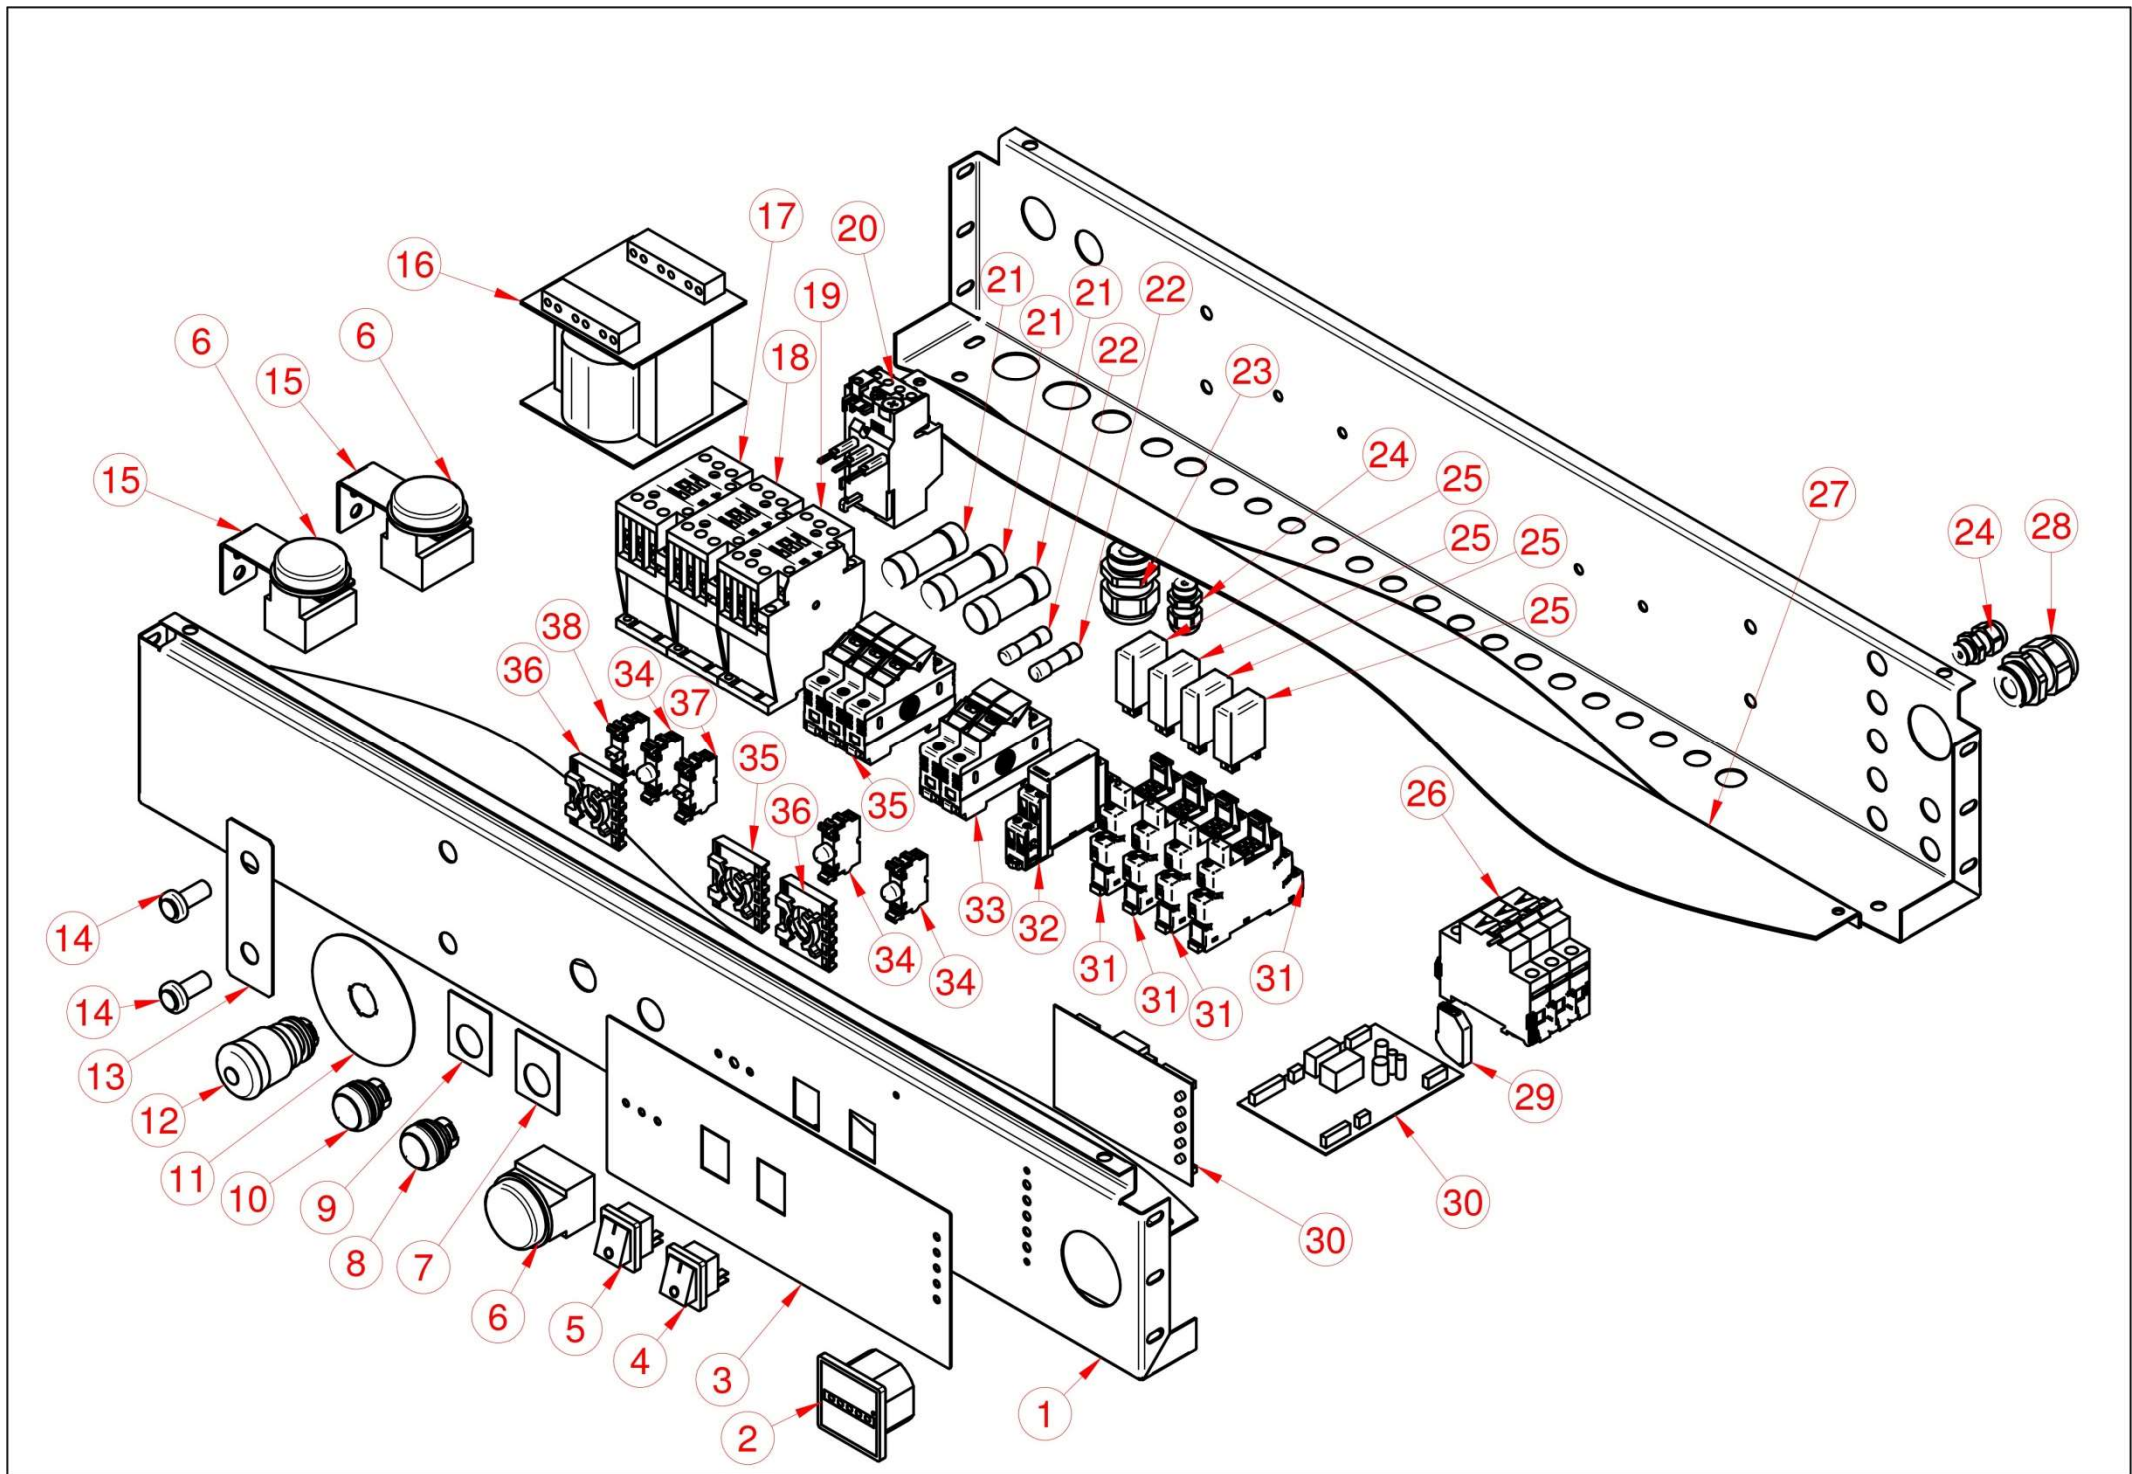

ITEM	CODE	DESCRIPTION	QTY.	ITEM	CODE	DESCRIPTION	QTY.
1	SC6294R00	Electric box Bull 1P	1	25	SC4670R00	Relay 40.52	4
2	SC4945R00	Hour meter	1	26	SC7529R00	Breaker-disconnector 3P 63A	1
3	SC5669R00	Polycarbonate	1	27	SC5592R00	Plate	1
4	SC4799R00	Double-pole switch 0-1 GREEN	1	28	SC4850R00	PG 29	2
5	SC4798R00	Double-pole switch 0-1 RED	1	28a	SC4851R00	Ring for PG 29	2
6	SC2615R00	Thermostat 0-120 complete with probe	3	29	SC6257R00	Earth terminal 16mmq	1
7	SC5670R00	Aluminium water lack plate	1	30	SC4343R00	PCB	2
8	SC5633R00	D.22 YELLOW indicator	1	30a	SC4344R00	Connector kit for PCB	2
9	SC6385R00	Aluminium network plate	1	31	SC4669R00	Relay socket	4
10	SC5533R00	D.22 GREEN indicator	1	32	SC4949R00	Timer	1
11	SC4863R00	EMERGENCY STOP Ring	1	33	SC6454R00	Two-pole fuse holder 2x38 32A	1
12	SC4612R00	EMERGENCY STOP Button	1	34	SC4600R00	Led	3
13	SC6461R00	Aluminium BOILER 1-2 plate	1	35	SC7900R00	Three-pole fuse holder 3x58 125A	1
14	SC5225R00	D.14 GREEN indicator	2	36	SC4385R00	Base	3
15		Thermostat holder	2	37	SC4386R00	NO contact	1
16	SC6301R00	Autotransformer 850VA	1	38	SC4387R00	NC contact	1
17	SC5724R00	Power contactor DILM 25-01 1NC	1				
18	SC5435R00	Power contactor DILM 32-01 1NC	1				
19	SC4739R00	Power contactor DILM 32-10 1NO	1				
20	SC5318R00	Thermal protection 24-32A	1				
21	SC5320R00	Fuse 22x58 32A am	3				
22	SC5138R00	Fuse 10x38 2A g	2				
23	SC2867R00	PG 21	4				
24	SC2880R00	PG 9	20