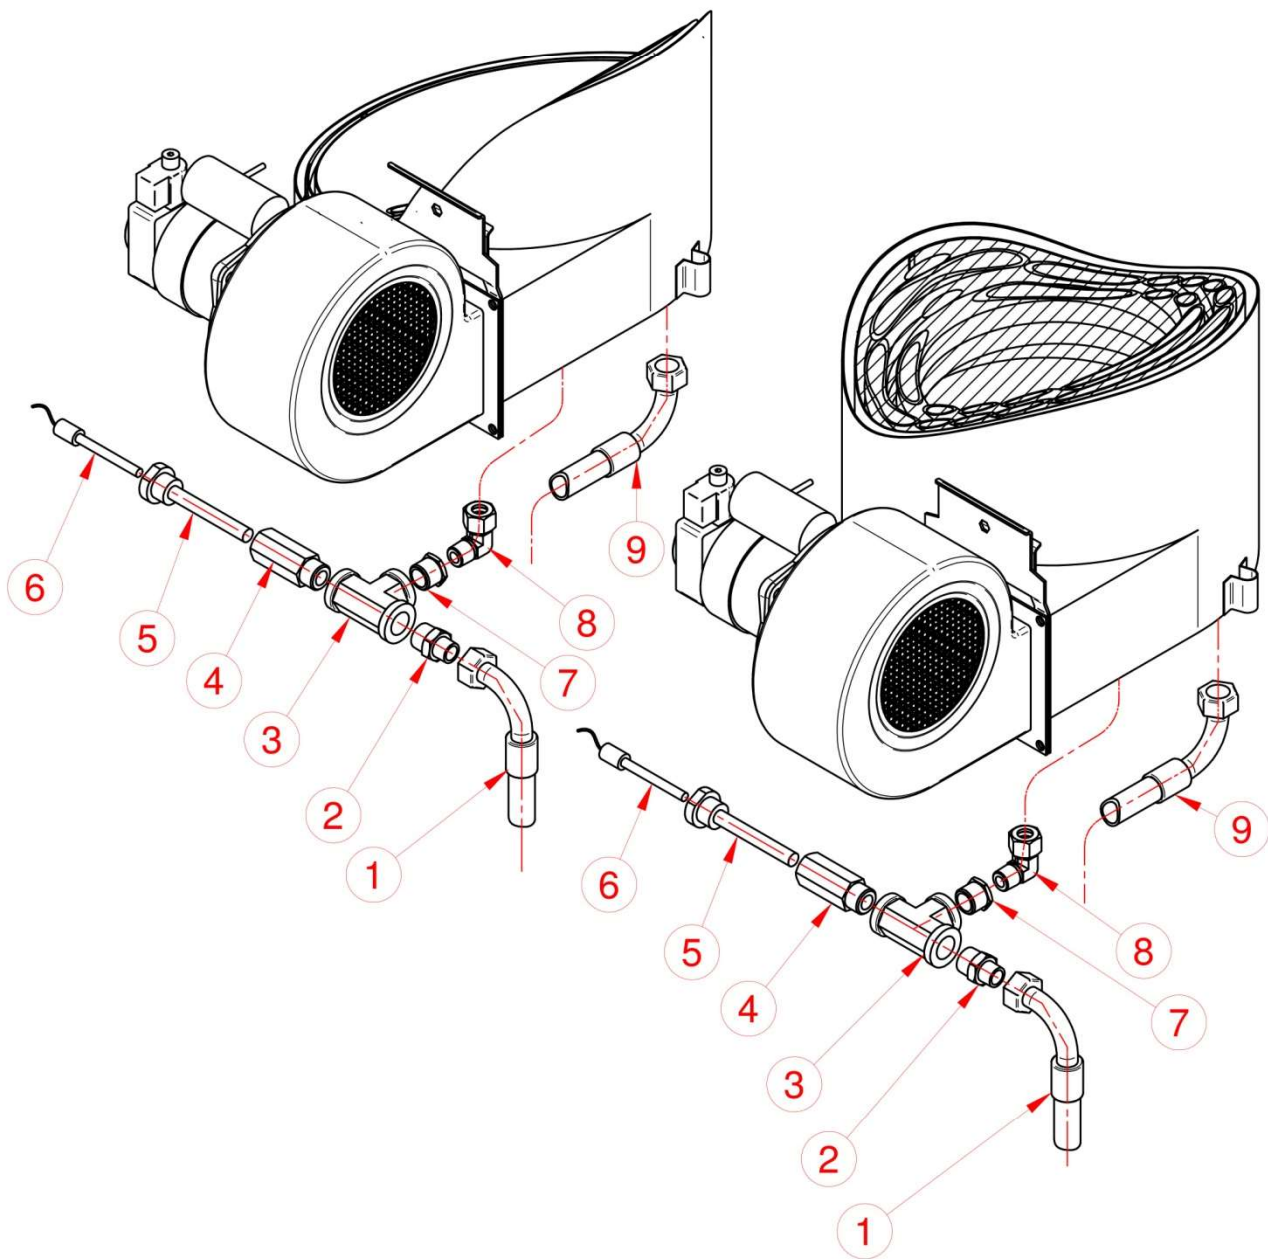

TAB. 5

TAB. 1

ITEM	CODE	DESCRIPTION	QTY.
1	SC7884R00	WK 531 DX Pump	1
2	SC7253R00	Elbow BRZ 1" MF	1
3	SC5538R00	Hose holder 1 "M for D.25 hose	1
4	SC4188R00	Cable tie 20-32	1
5	SC7662R00	Hose D.25x33	1.40MT
6	SC5162R00	1/2"M x 3/8"M cyl Nipple	1
7	SC7937R00	500bar 3/8" L-460 Hose FD 3/8" + F90° 3/8"	1
8	SC916R00	3/8" Nipple MM cyl	1
9	SC7907R00	3/8" FFFF cross adapter	2
10	SC2387R00	MFG 3/8" nipple adapter	1
11	SC6535R00	Hexagonal extension 3/8 "MF L-40	1
12	SC2388R00	3/8 "M Cap	1
13	SC4370R00	45 bar 3/8" pressure switch	1
14	SC7210R00	25 bar 3/8" pressure switch	3
15	SC2520R00	Nipple 3/8"MM con.	1
16	SC5167R00	D.63 500 bar Pressure gauge	1
17	SC6536R00	Hexagonal extension 1/4 "MF L-20	1
18	SC5590R00	Pressure gauge bracket	1
19	SC5406R00	Elbow 1/4"MF	1
20	SC7938R00	Polyamide tube 1/4" L-800 FD 1/4" + FD 1/4"	1
21	SC7939R00	500bar 3/8" Hose L-1050 FD 1/2" + F90° 1/2"	1
22	SC2386R00	Nipple 1/2"MM cyl.	2
23	SC4376R00	By-pass valve VHP 60	1
24	SC5170R00	Nipple 1/2" x 3/4" MM	1
25	SC7943R00	R1 3/4" Hose L- 1630 FD 3/4" + FD 3/4"	1
26	SC3688R00	1/2"MFG Nipple adapter	1
27	SC7293R00	1/2" FFFF Cross adapter	1
28	SC7292R00	Nipple 1/2"M x 1/4"M cyl.	1
29	SC4420R00	Nipple 1/2"MM cyl. Con.	1

ITEM	CODE	DESCRIPTION	QTY.
1	SC7940R00	500 bar 3/8" Hose L- 690 FD 1/2" + F90° 1/2"	1
2	SC2386R00	Nipple 1/2"MM cyl.	1
3	SC4419R00	1/2"FFF T Adapter	3
4	SC6358R00	Long extension 1/2"MF L-60	1
5	SC4744R00	Short extension 1/2"MF L-30	1
6	SC7153R00	Elbow 1/2"MF	1
7	SC6526R00	Cap reduction1/2"M con. x 3/8"F	1
8	SC6533R00	90° Adapter 3/8"MFG	2
9	SC916R00	Nipple 3/8"MM cyl.	2
10	SC3766R00	Flow switch	2
11	SC5689R00	3/8"MM Elbow adapter con. cyl.	2
12	SC7941R00	Hose 500 bar 3/8" L- 660 FD 3/8" + F90° 3/8"	2
13	SC3397R00	3/8" Pressure accumulator	1
14	SC5162R00	Nipple 1/2" x 3/8"MM	1
15	SC4420R00	Nipple 1/2" MM con	1
16	SC4791R00	Ring-nut 1/2"F	1
17	SC4421R00	Elbow 1/2" MM con	1
18	SC3688R00	1/2" MFG Nipple adapter	1
19	SC5444R00	Reduced extension 3/4"F x 1/2"M	1
20	SC6539R00	3/4"M Cap	1