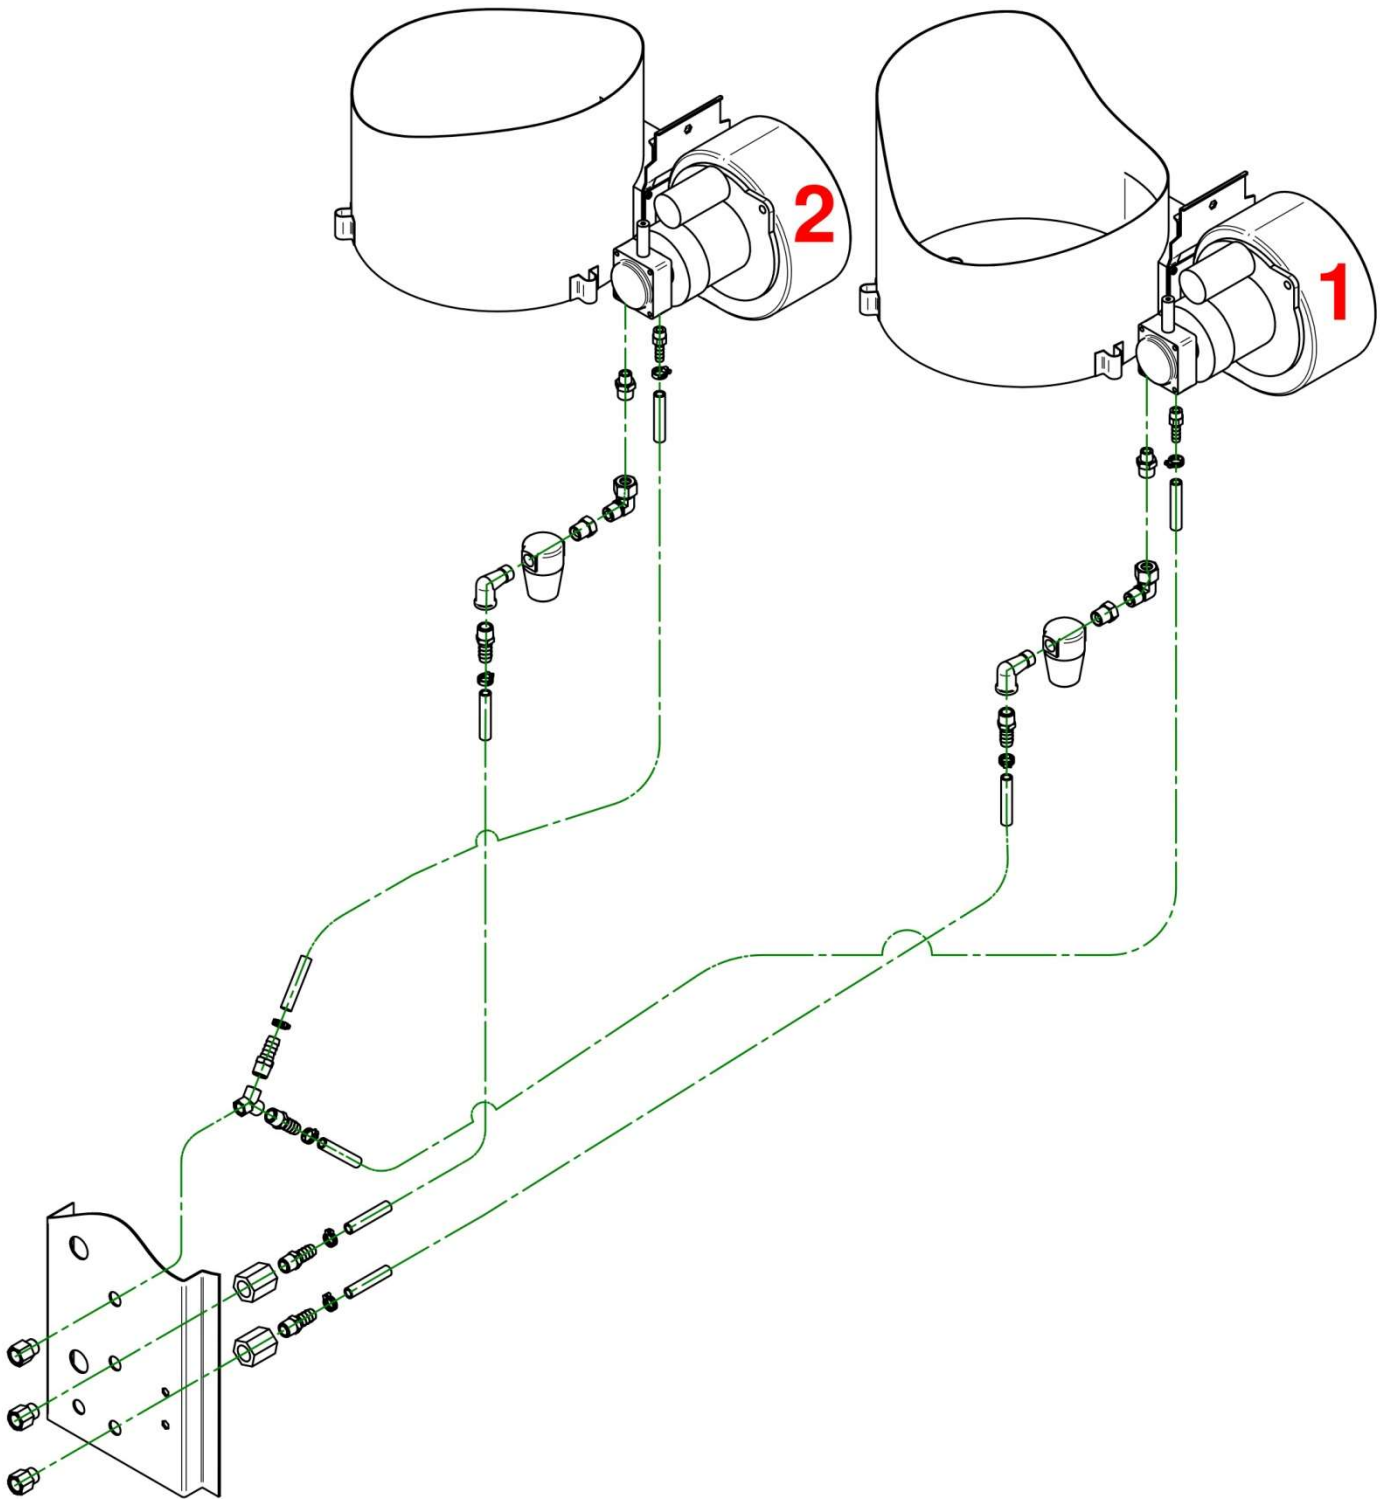

ITEM	CODE	DESCRIPTION	QTY.
1	SC3689R00	Hose 19x30	0.3m
2	SC4188R00	Cable tie 20-32	1
3	SC5839R00	Hose holder 1/2"M for D.20 hose	1
4	SC7153R00	Elbow 1/2"MF LP	2
5	SC4371R00	Safety valve	1
6	SC2386R00	Nipple 1/2"MM cyl.	1
7	SC3688R00	Nipple adapter 1/2"MFG	1
8	SC7293R00	Cross-adapter 1/2" FFFF	1
9	SC4420R00	Nipple 1/2"MM con	1
10	SC4419R00	T-adapter 1/2" FFF	1
11	SC7940R00	Hose 500 bar 3/8" L-690 FD 1/2" + FD 1/2"	1
12	SC6525R00	Column reduction 1/2"M x 3/8"F cyl.	1
13	SC7210R00	Pressure switch 25 BAR 3/8"M	1
14	SC7939R00	Hose 500 bar 3/8" L-1050 FD 1/2" + FD 1/2"	1
15	SC5162R00	Reduced nipple 3/8"M x 1/2"M	2
16	SC7942R00	Hose 500 bar 3/8" L-810 FD3/8" + F900° 3/8"	2
17	SC6247R00	Elbow 3/4"MF con. HP	2
18	SC5172R00	Cap reduction 3/4"M x 1/2"F	3
19	SC7274R00	Cross-adapter 3/4" FFFF	1
20	SC5541R00	Hexagonal extension 3/4"MF	2
21	SC7946R00	Stainless steel probe holder 500 BAR	1
22	SC2615R00	Thermostat 0-120 complete with probe	1
23	SC6773R00	Nipple adapter 3/4" MFG	1
24	SC2564R00	Nipple 3/4"MM cyl.	1
25	SC6539R00	Cap 3/4"M	1
26	SC5444R00	Short hexagonal extension 1/2"M x 3/4"F	1