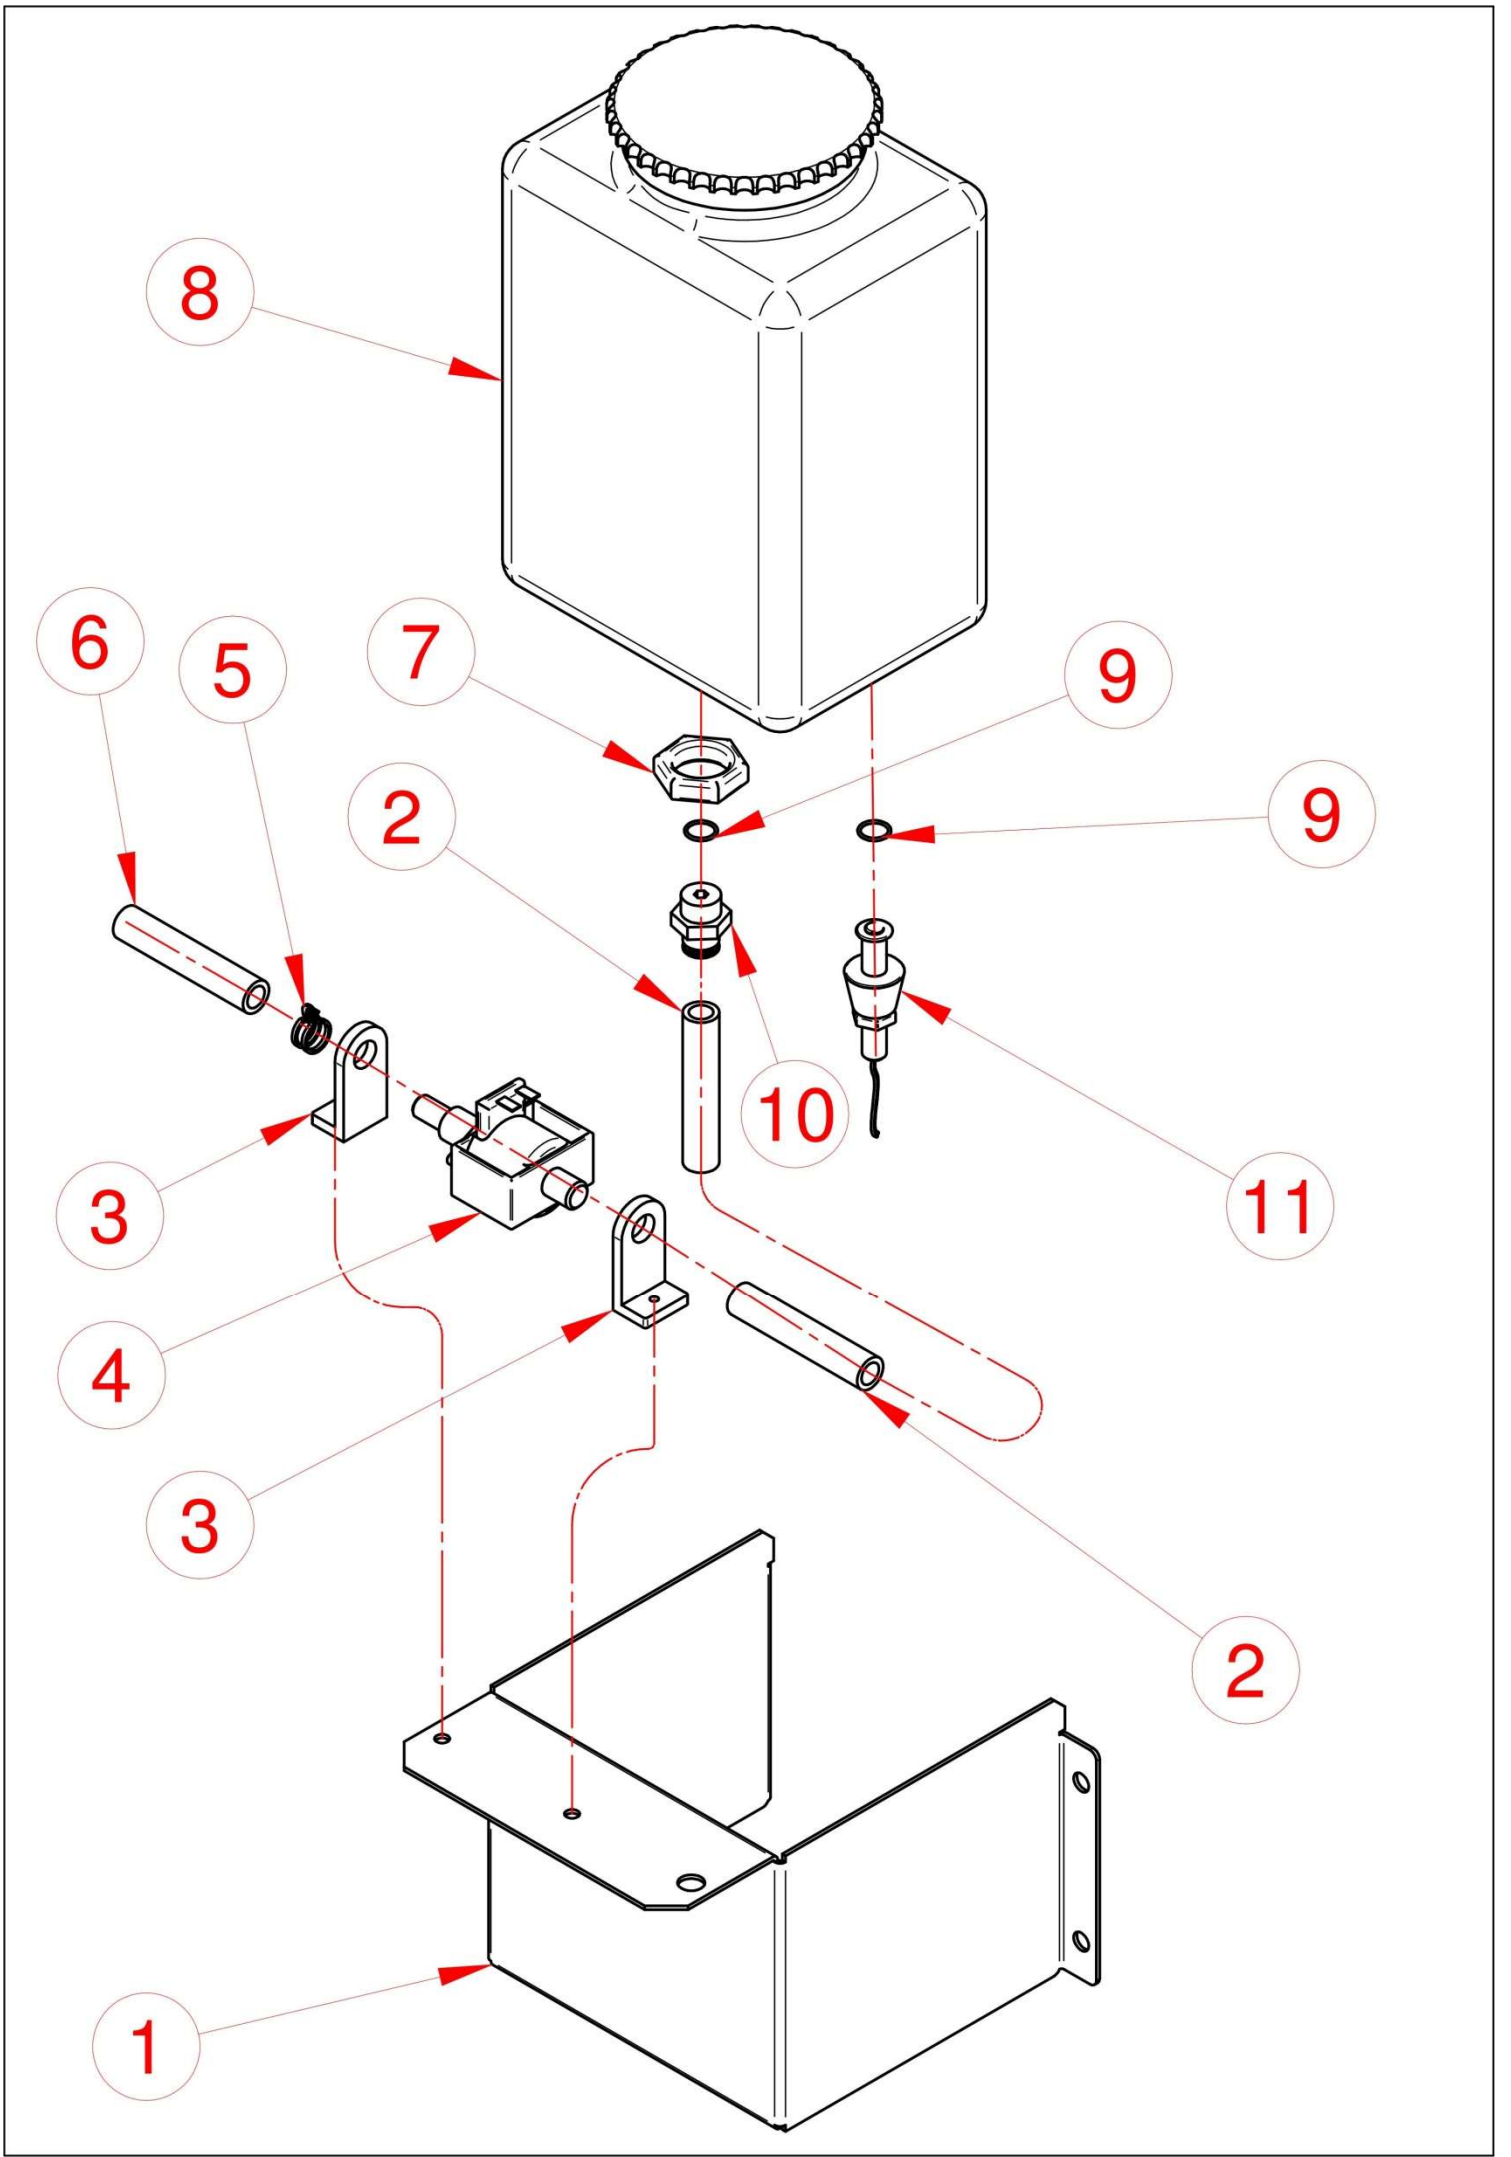

ITEM	CODE	DESCRIPTION	QTY.
1	SC6214R00	Anti-limescale container holder	1
2	SC2368R00	Hose 6x4 from container to pump	0.4m
3	SC2248R00	Anti-limescale pump support	2
4	SC2260R00	Anti-limescale pump	1
5	SC2323R00	Two-wire spring	1
6	SC2384R00	Hose 6x9 from pump to water tank	1m
7	SC7476R00	Ring nut 1/4"	1
8	SC6568R00	Container 2 L	1
9	SC1355R00	O-ring	2
10	SC4398R00	Connection 1/4"M for hose	1
11	SC2225R00	Anti-limescale level sensor	1