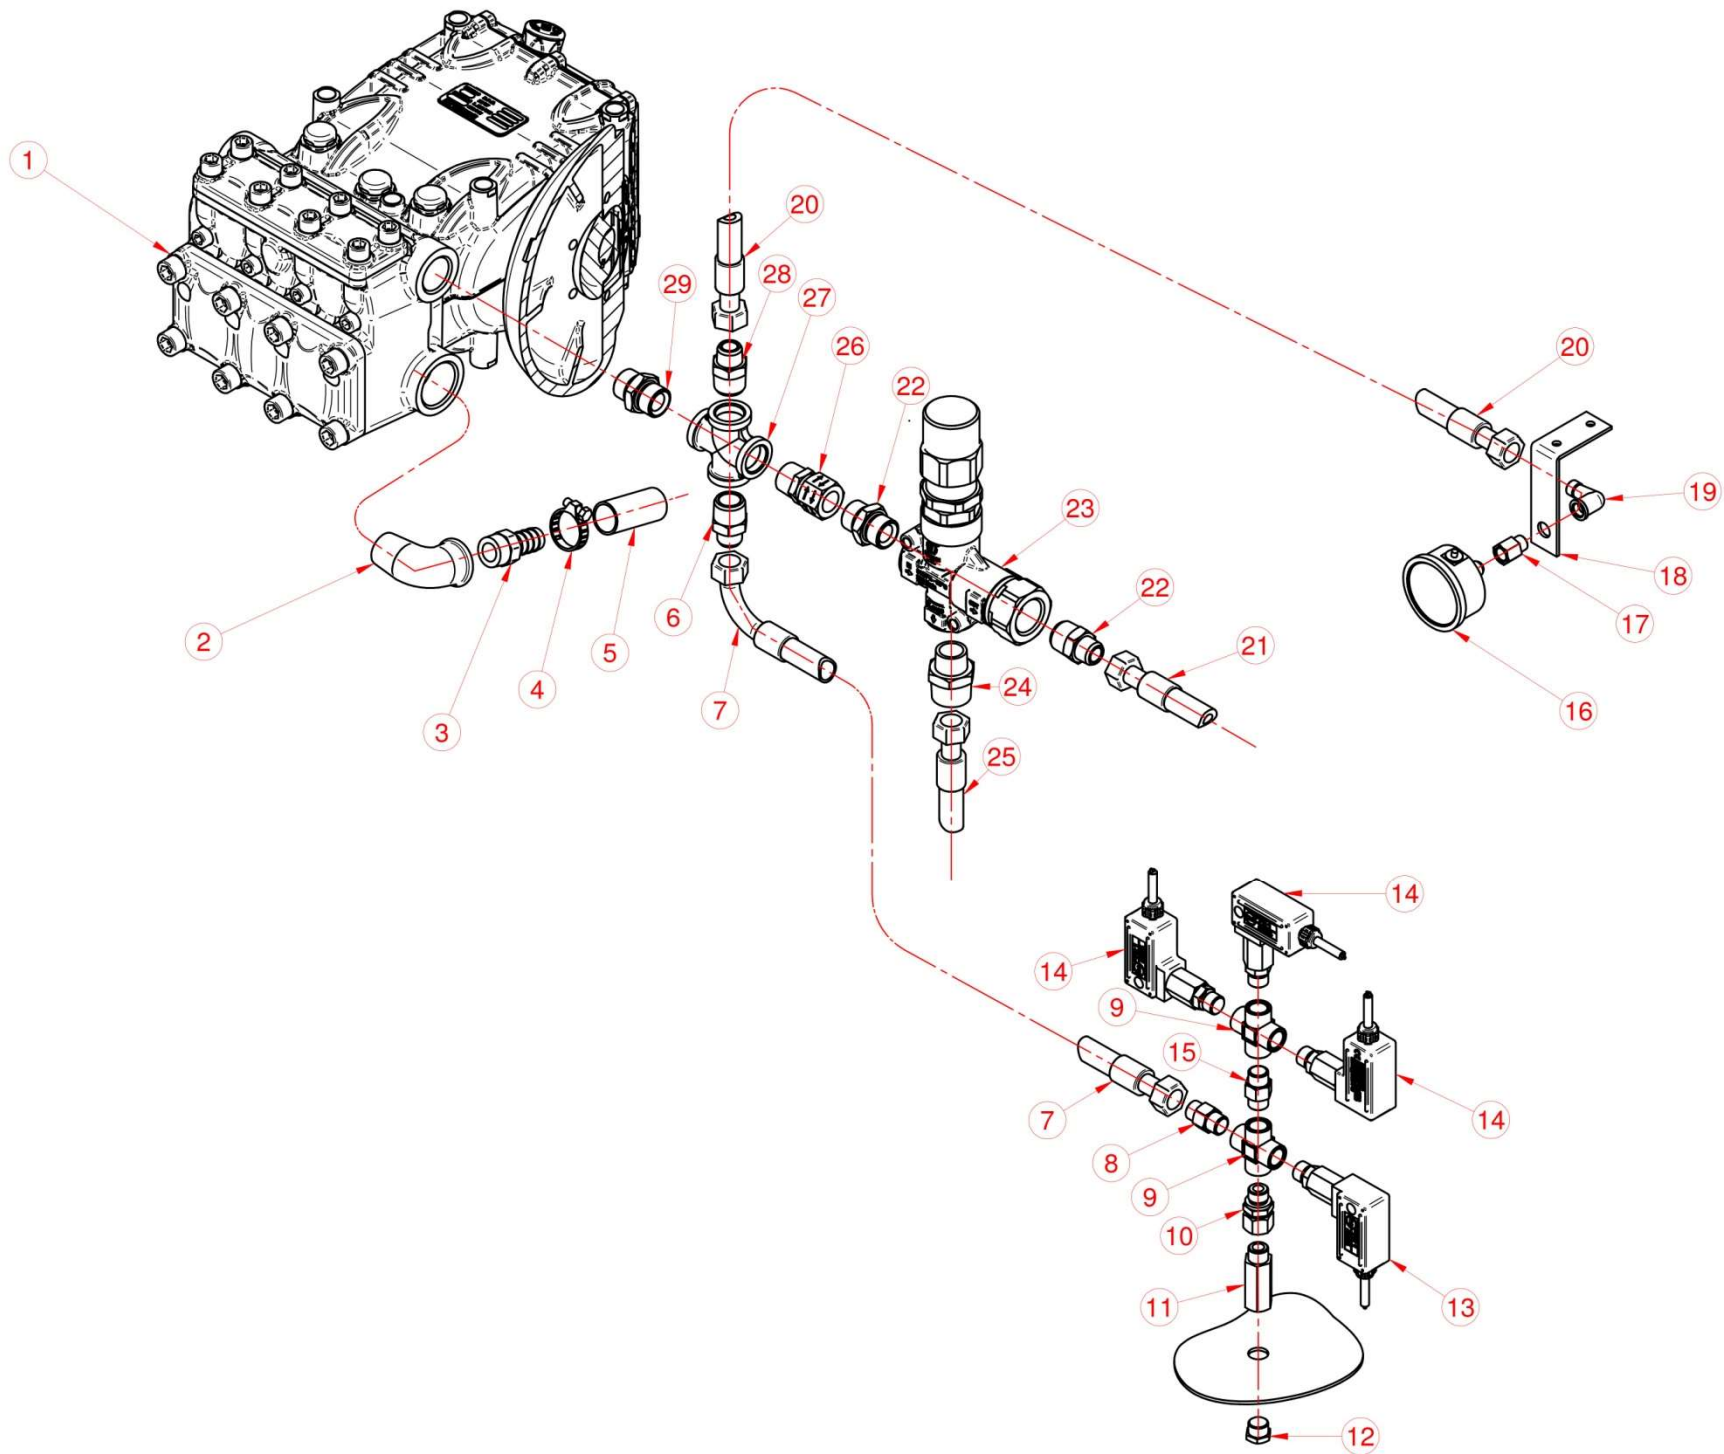

Static hot water high pressure washers

BULL 1P 30.500

SPARE PARTS MANUAL

HIGH PRESSURE CIRCUIT
LOW PRESSURE CIRCUIT

TAB. 3

TAB. 4

TAB. 2

TAB. 1

TAB. 5

TAB. 1

ITEM	CODE	DESCRIPTION	QTY.
1	SC7884R00	WK 531 DX Pump	1
2	SC7253R00	Elbow BRZ 1" MF	1
3	SC5538R00	Hose holder 1 "M for D.25 hose	1
4	SC4188R00	Cable tie 20-32	1
5	SC7662R00	Hose D.25x33	1.40MT
6	SC5162R00	1/2"M x 3/8"M cyl Nipple	1
7	SC7937R00	500bar 3/8" L-460 Hose FD 3/8" + F90° 3/8"	1
8	SC916R00	3/8" Nipple MM cyl	1
9	SC7907R00	3/8" FFFF cross adapter	2
10	SC2387R00	MFG 3/8" nipple adapter	1
11	SC6535R00	Hexagonal extension 3/8 "MF L-40	1
12	SC2388R00	3/8 "M Cap	1
13	SC4370R00	45 bar 3/8" pressure switch	1
14	SC7210R00	25 bar 3/8" pressure switch	3
15	SC2520R00	Nipple 3/8"MM con.	1
16	SC5167R00	D.63 500 bar Pressure gauge	1
17	SC6536R00	Hexagonal extension 1/4 "MF L-20	1
18	SC5590R00	Pressure gauge bracket	1
19	SC5406R00	Elbow 1/4"MF	1
20	SC7938R00	Polyamide tube 1/4" L-800 FD 1/4" + FD 1/4"	1
21	SC7939R00	500bar 3/8" Hose L-1050 FD 1/2" + F90° 1/2"	1
22	SC2386R00	Nipple 1/2"MM cyl.	2
23	SC4376R00	By-pass valve VHP 60	1
24	SC5170R00	Nipple 1/2" x 3/4" MM	1
25	SC7943R00	R1 3/4" Hose L- 1630 FD 3/4" + FD 3/4"	1
26	SC3688R00	1/2"MFG Nipple adapter	1
27	SC7293R00	1/2" FFFF Cross adapter	1
28	SC7292R00	Nipple 1/2"M x 1/4"M cyl.	1
29	SC4420R00	Nipple 1/2"MM cyl. Con.	1

ITEM	CODE	DESCRIPTION	QTY.
1	SC7942R00	Hose 500 bar 3/8" L-810 FD 3/8" + F90 3/8"	2
2	SC5162R00	Reduced nipple 3/8" x 1/2" MM	2
3	SC4419R00	T-adapter 1/2"FFF	2
4	SC6358R00	Long hexagonal extension 1/2" MF	2
5	SC7946R00	Stainless steel probe holder 500 BAR	2
6	SC2615R00	Thermostat 0-120 complete with probe	2
7	SC6526R00	Cap reduction 1/2"M x 3/8"F con	2
8	SC2387R00	90° adapter 3/8"MFG	2
9	SC7941R00	Hose 500 bar 3/8" L-660 FD 3/8" + F90 3/8"	2