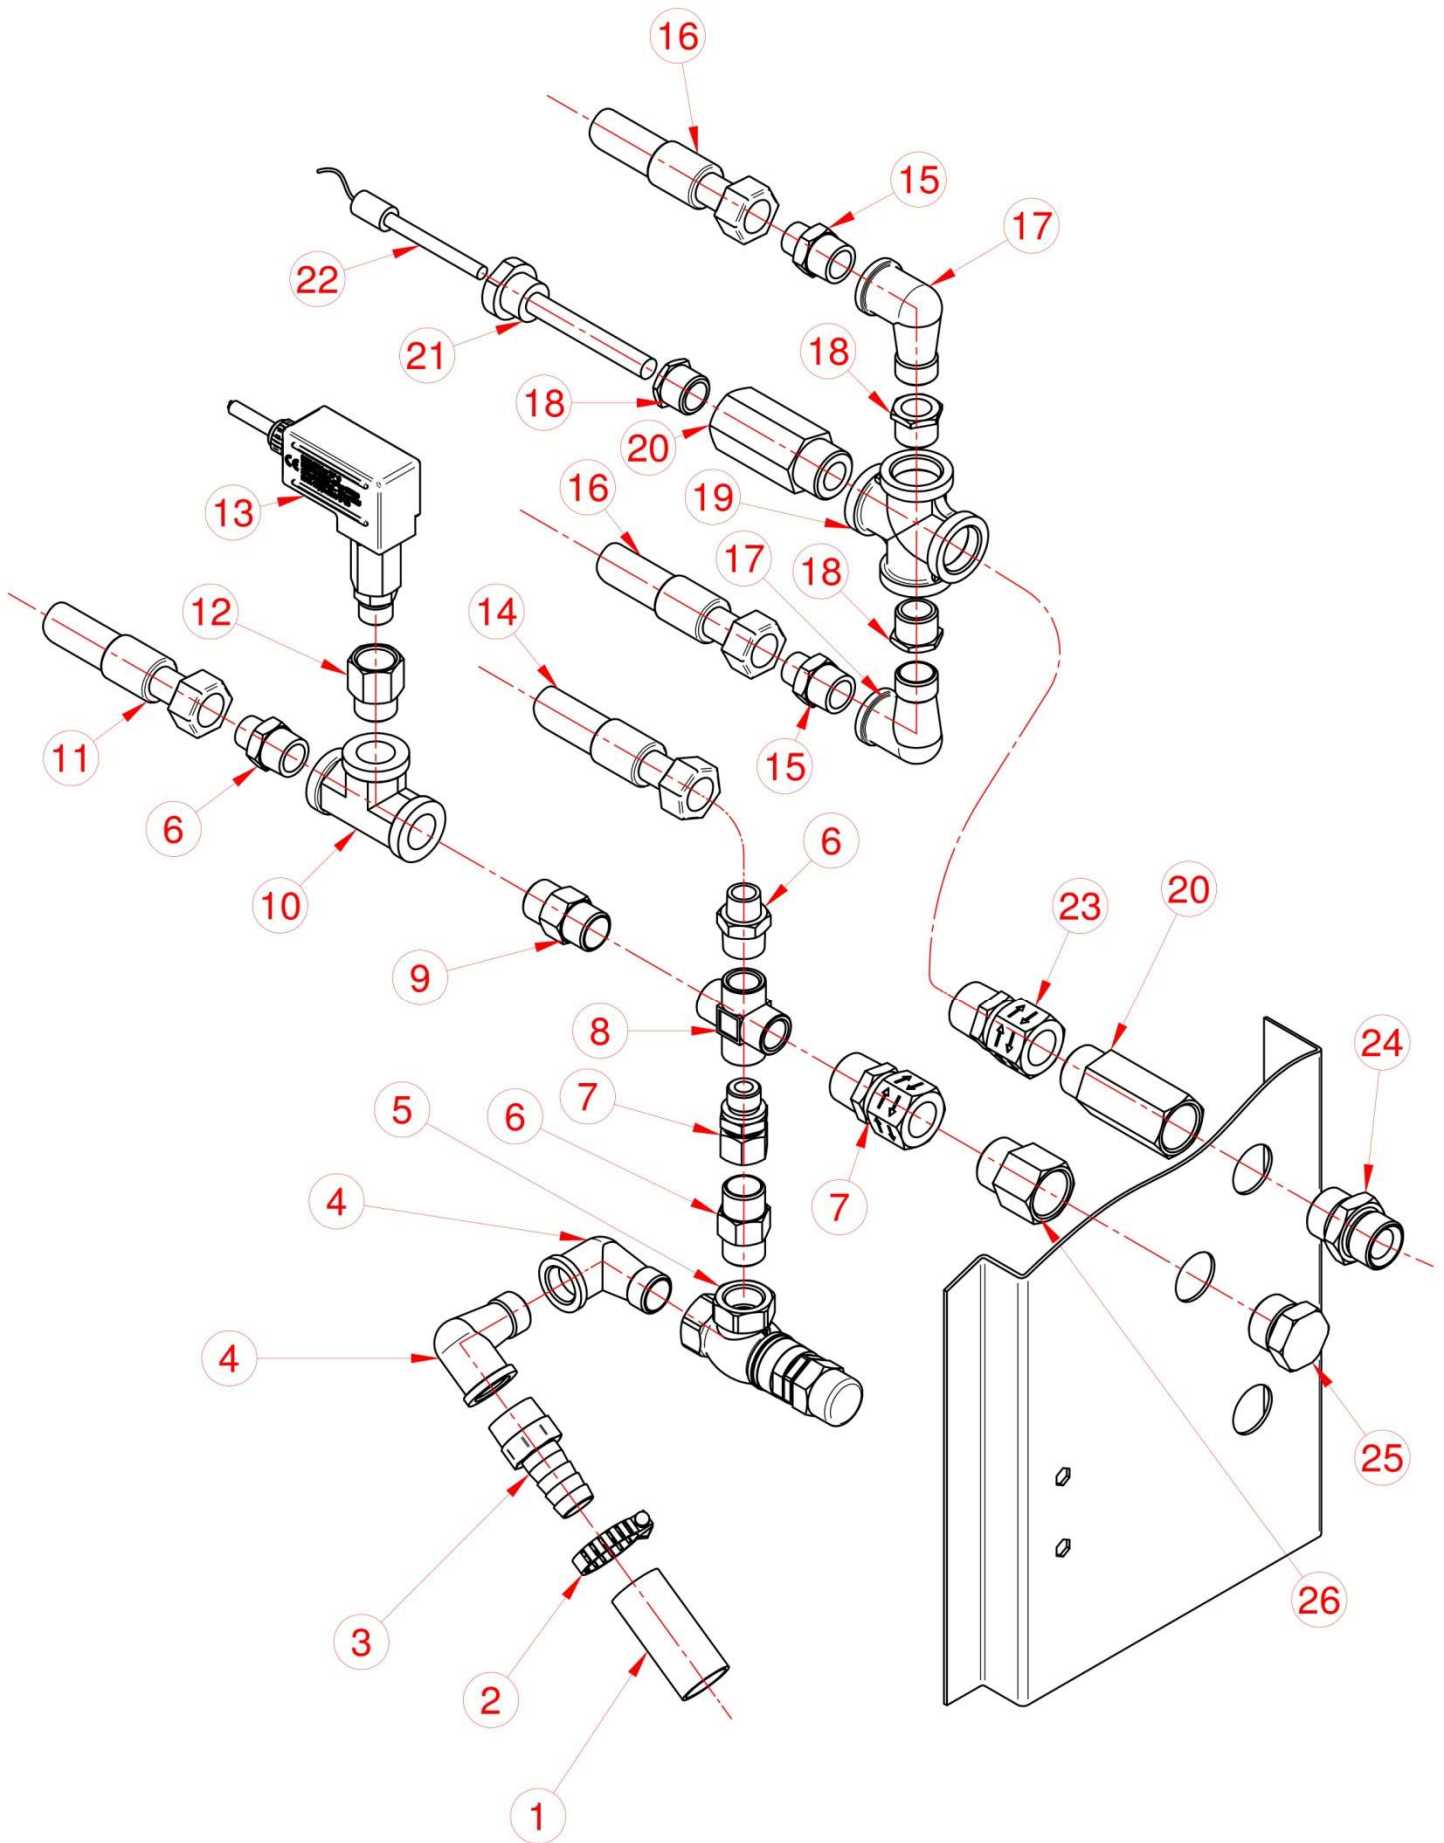

TAB. 5

ITEM	CODE	DESCRIPTION	QTY.
1	SC3689R00	Hose 19x30	0.3m
2	SC4188R00	Cable tie 20-32	1
3	SC5839R00	Hose holder 1/2"M for D.20 hose	1
4	SC7153R00	Elbow 1/2"MF LP	2
5	SC4371R00	Safety valve	1
6	SC2386R00	Nipple 1/2"MM cyl.	1
7	SC3688R00	Nipple adapter 1/2"MFG	1
8	SC7293R00	Cross-adapter 1/2" FFFF	1
9	SC4420R00	Nipple 1/2"MM con	1
10	SC4419R00	T-adapter 1/2" FFF	1
11	SC7940R00	Hose 500 bar 3/8" L-690 FD 1/2" + FD 1/2"	1
12	SC6525R00	Column reduction 1/2"M x 3/8"F cyl.	1
13	SC7210R00	Pressure switch 25 BAR 3/8"M	1
14	SC7939R00	Hose 500 bar 3/8" L-1050 FD 1/2" + FD 1/2"	1
15	SC5162R00	Reduced nipple 3/8"M x 1/2"M	2
16	SC7942R00	Hose 500 bar 3/8" L-810 FD3/8" + F900° 3/8"	2
17	SC6247R00	Elbow 3/4"MF con. HP	2
18	SC5172R00	Cap reduction 3/4"M x 1/2"F	3
19	SC7274R00	Cross-adapter 3/4" FFFF	1
20	SC5541R00	Hexagonal extension 3/4"MF	2
21	SC7946R00	Stainless steel probe holder 500 BAR	1
22	SC2615R00	Thermostat 0-120 complete with probe	1
23	SC6773R00	Nipple adapter 3/4" MFG	1
24	SC2564R00	Nipple 3/4"MM cyl.	1
25	SC6539R00	Cap 3/4"M	1
26	SC5444R00	Short hexagonal extension 1/2"M x 3/4"F	1