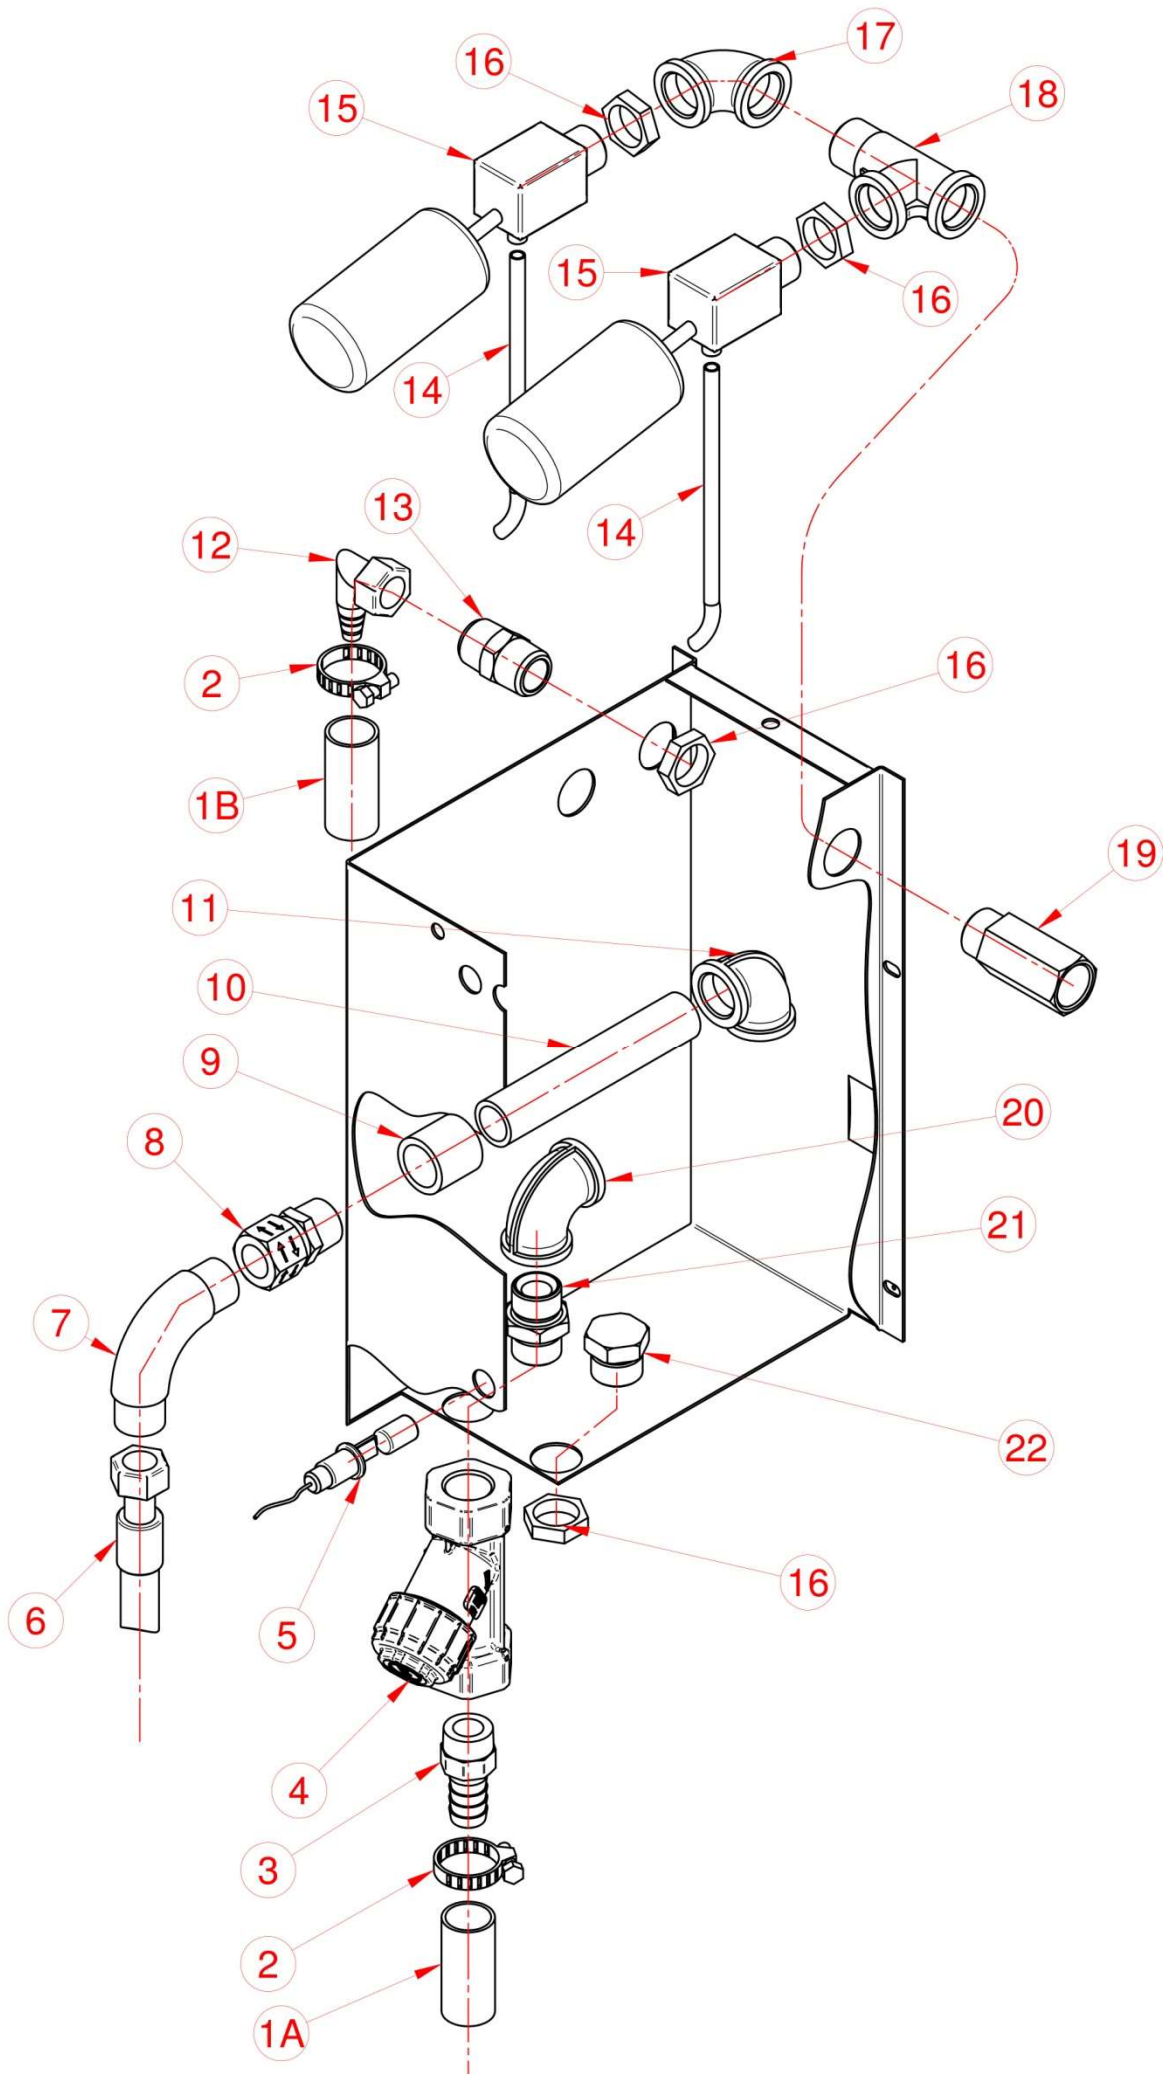

TAB. 4

ITEM	CODE	DESCRIPTION	QTY.
1A	SC7662R00	Hose D.25x33	1.40MT
1B	SC7662R00	Hose D.25x33	1.20MT
2	SC4188R00	Cable tie 20-32	2
3	SC5538R00	Hose holder 1" for D.25 hose	1
4	SC4625R00	Y-filter 1"	1
5	SC2082R00	Horizontal level sensor	1
6	SC7943R00	Hose R1 3/4" L-1630 FD 3/4" + FD 3/4"	1
7	SC6442R00	90° adapter 3/4" MM BP	1
8	SC6773R00	Nipple adapter 3/4"MFG	1
9	SC6422R00	Sleeve 3/4" FF brass LP	1
10	SC6599R00	PVC extension 3/4MM L-110	1
11	SC2341R00	Elbow 3/4"MF PVC	1
12	SC2575R00	Curved hose connector PP 3/4"FG for D.20 hose	1
13	SC2822R00	Nipple 3/4"MM cyl. LP	1
14	SC3577R00	Water outlet hose from floater	0.2mt
15	SC904R00	Complete floater without filter	2
16	SC5638R00	Brass ring nut 3/4"	4
17	SC5585R00	Elbow 3/4"FF LP	1
18	SC5616R00	T-adapter LP 3/4"F x 3/4"F x 3/4"M	1
19	SC5541R00	Extension 3/4"MF	1
20	SC6223R00	Elbow BRZ 1"FF	2
21	SC7978R00	Nipple 1"MM con. LP	1
22	SC6736R00	PVC cap 3/4"	1