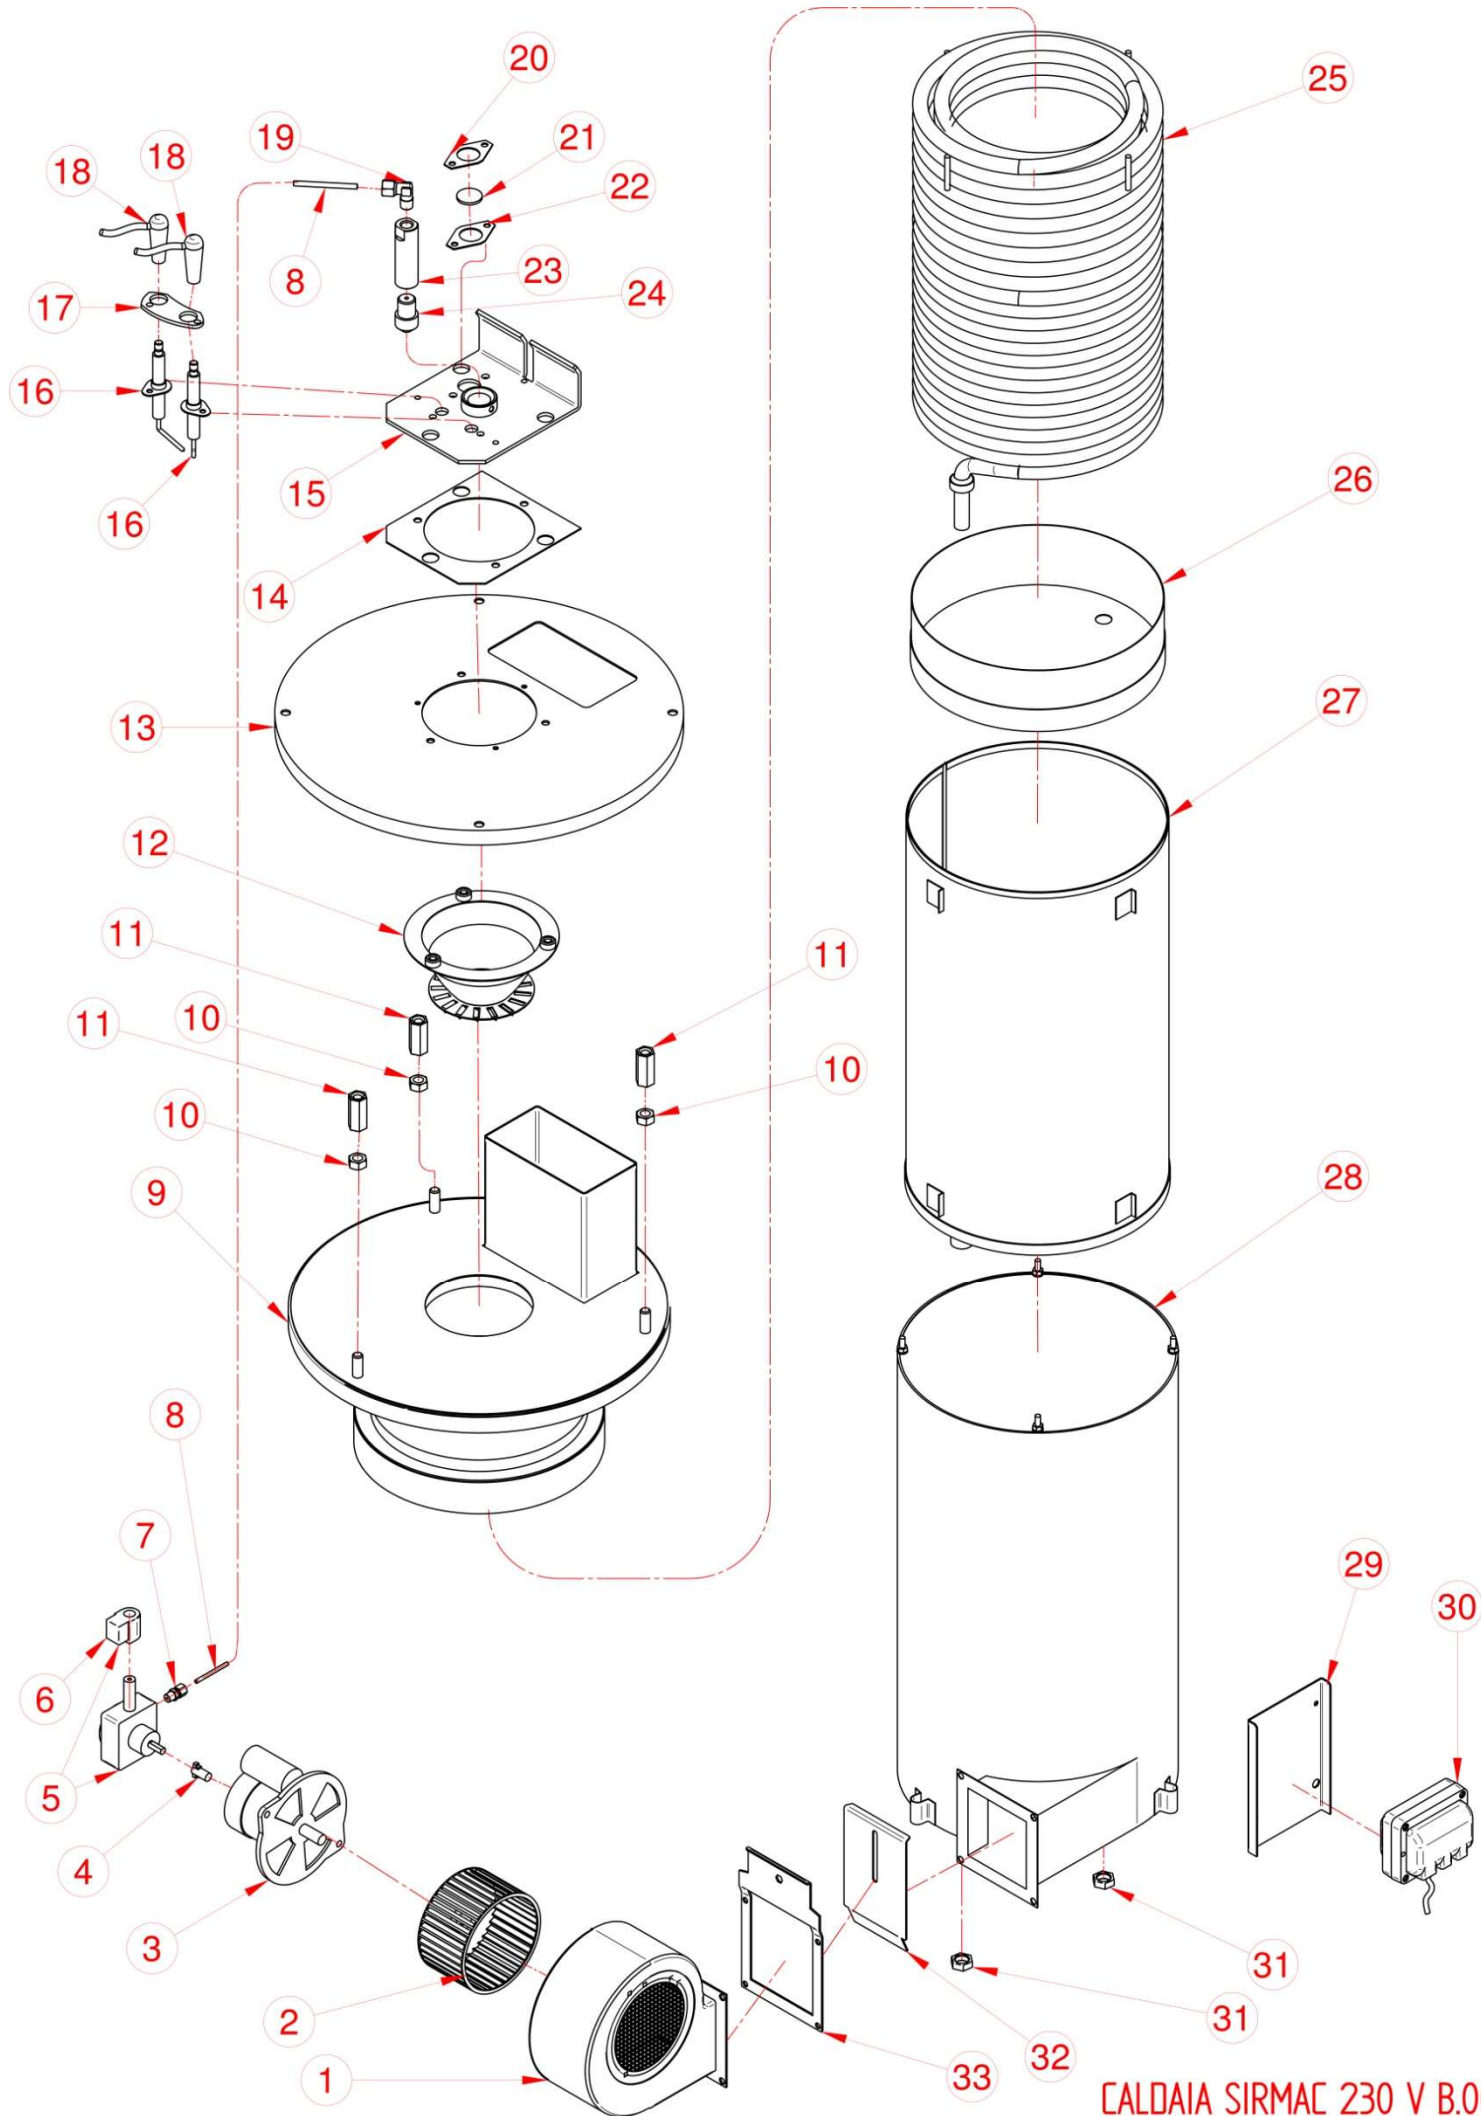

TAB. 5

ITEM	CODE	DESCRIPTION	QTY.
1	SC3689R00	Hose 19x30	0.3m
2	SC4188R00	Cable tie 20-32	1
3	SC5839R00	Hose holder 1/2"M for D.20 hose	1
4	SC7153R00	Elbow 1/2"MF LP	2
5	SC4371R00	Safety valve	1
6	SC2386R00	Nipple 1/2"MM cyl.	1
7	SC3688R00	Nipple adapter 1/2"MFG	1
8	SC7293R00	Cross-adapter 1/2" FFFF	1
9	SC4420R00	Nipple 1/2"MM con	1
10	SC4419R00	T-adapter 1/2" FFF	1
11	SC7940R00	Hose 500 bar 3/8" L-690 FD 1/2" + FD 1/2"	1
12	SC6525R00	Column reduction 1/2"M x 3/8"F cyl.	1
13	SC7210R00	Pressure switch 25 BAR 3/8"M	1
14	SC7939R00	Hose 500 bar 3/8" L-1050 FD 1/2" + FD 1/2"	1
15	SC5162R00	Reduced nipple 3/8"M x 1/2"M	2
16	SC7942R00	Hose 500 bar 3/8" L-810 FD3/8" + F900° 3/8"	2
17	SC6247R00	Elbow 3/4"MF con. HP	2
18	SC5172R00	Cap reduction 3/4"M x 1/2"F	3
19	SC7274R00	Cross-adapter 3/4" FFFF	1
20	SC5541R00	Hexagonal extension 3/4"MF	2
21	SC7946R00	Stainless steel probe holder 500 BAR	1
22	SC2615R00	Thermostat 0-120 complete with probe	1
23	SC6773R00	Nipple adapter 3/4" MFG	1
24	SC2564R00	Nipple 3/4"MM cyl.	1
25	SC6539R00	Cap 3/4"M	1
26	SC5444R00	Short hexagonal extension 1/2"M x 3/4"F	1

TAB. 2G

TAB. 1G

TAB. 1G

ITEM	CODE	DESCRIPTION	QTY.
1	SC5972R00	Extension 3/8" MF L-20	3
2	SC6307R00	Hexagonal extension 3/8"FF	2
3	SC2367R00	Hose holder 3/8" for D.9 hose	4
4	SC6510R00	Cable tie 10-16	4
5A	SC5846R00	Fuel hose 7x13	1.25m
5B	SC5846R00	Fuel hose 7x13	1.25m
5C	SC5846R00	Fuel hose 7x13	1.25m
5D	SC5846R00	Fuel hose 7x13	1.25m
6	SC6305R00	Y-divider 3/8" FFF	1

TAB. 2G

ITEM	CODE	DESCRIPTION	QTY.
1A	SC5846R00	Hose 7x13	1.25m
1B	SC5846R00	Hose 7x13	1.25m
1C	SC5846R00	Hose 7x13	1.25m
1D	SC5846R00	Hose 7x13	1.25m
2	SC6510R00	Cable tie 10-16	4
3	SC2367R00	Hose holder 3/8"M for D.9 hose	2
4	SC3450R00	Elbow 3/8" MF LP	2
5	SC1900R00	Diesel filter	2
6	SC4422R00	Reduction 3/8"M X 1/4"F	2
7	SC5405R00	90° adapter 1/4" MFG	2
8	SC6134R00	Nipple 1/4"MM cyl.	2
9	SC2370R00	Hose holder 1/4"M for D. 7 hose	2