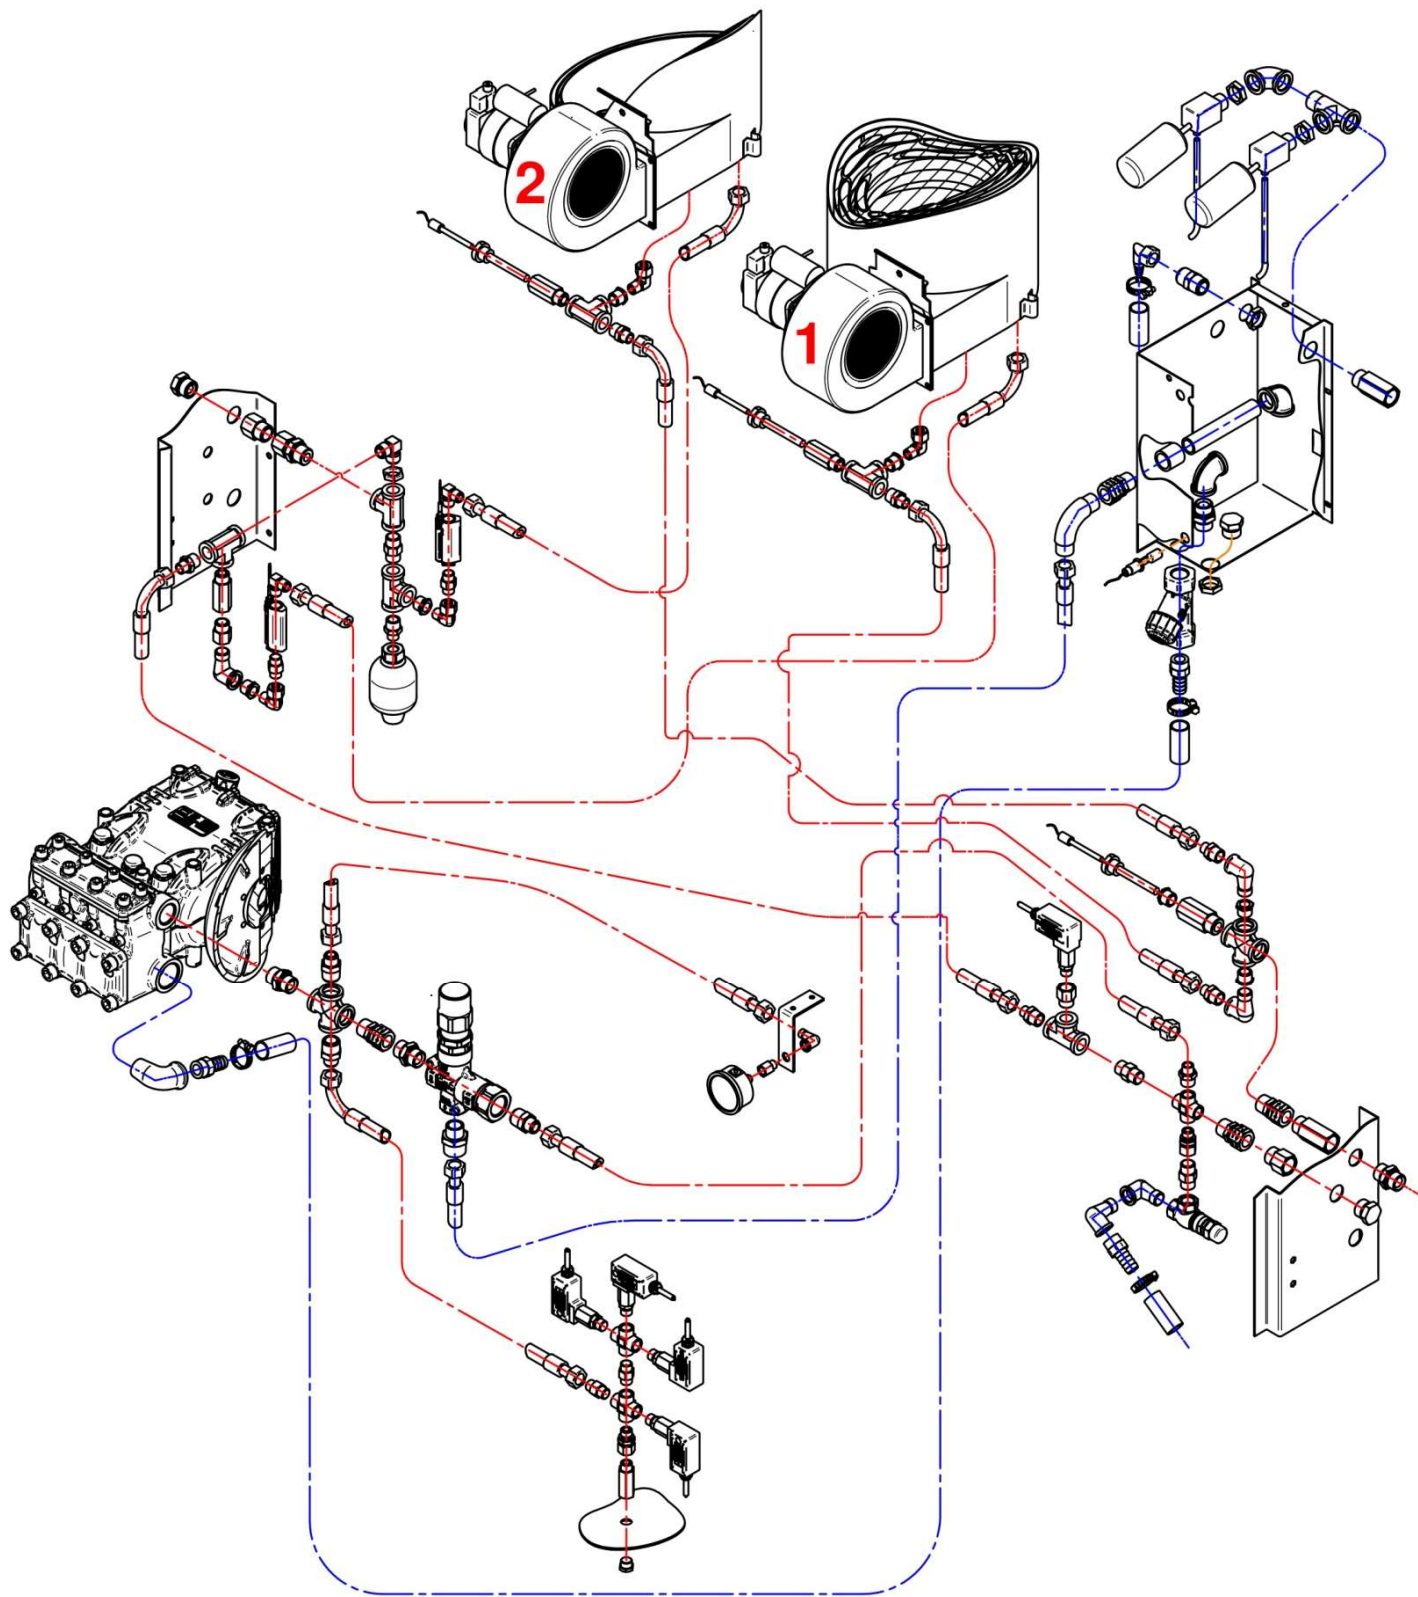

Static hot water high pressure washers

BULL 1P 30.500

SPARE PARTS MANUAL

HIGH PRESSURE CIRCUIT
LOW PRESSURE CIRCUIT

TAB. 3

TAB. 4

TAB. 2

TAB. 1

TAB. 5

TAB. 1

ITEM	CODE	DESCRIPTION	QTY.
1	SC7884R00	WK 531 DX Pump	1
2	SC7253R00	Elbow BRZ 1" MF	1
3	SC5538R00	Hose holder 1 "M for D.25 hose	1
4	SC4188R00	Cable tie 20-32	1
5	SC7662R00	Hose D.25x33	1.40MT
6	SC5162R00	1/2"M x 3/8"M cyl Nipple	1
7	SC7937R00	500bar 3/8" L-460 Hose FD 3/8" + F90° 3/8"	1
8	SC916R00	3/8" Nipple MM cyl	1
9	SC7907R00	3/8" FFFF cross adapter	2
10	SC2387R00	MFG 3/8" nipple adapter	1
11	SC6535R00	Hexagonal extension 3/8 "MF L-40	1
12	SC2388R00	3/8 "M Cap	1
13	SC4370R00	45 bar 3/8" pressure switch	1
14	SC7210R00	25 bar 3/8" pressure switch	3
15	SC2520R00	Nipple 3/8"MM con.	1
16	SC5167R00	D.63 500 bar Pressure gauge	1
17	SC6536R00	Hexagonal extension 1/4 "MF L-20	1
18	SC5590R00	Pressure gauge bracket	1
19	SC5406R00	Elbow 1/4"MF	1
20	SC7938R00	Polyamide tube 1/4" L-800 FD 1/4" + FD 1/4"	1
21	SC7939R00	500bar 3/8" Hose L-1050 FD 1/2" + F90° 1/2"	1
22	SC2386R00	Nipple 1/2"MM cyl.	2
23	SC4376R00	By-pass valve VHP 60	1
24	SC5170R00	Nipple 1/2" x 3/4" MM	1
25	SC7943R00	R1 3/4" Hose L- 1630 FD 3/4" + FD 3/4"	1
26	SC3688R00	1/2"MFG Nipple adapter	1
27	SC7293R00	1/2" FFFF Cross adapter	1
28	SC7292R00	Nipple 1/2"M x 1/4"M cyl.	1
29	SC4420R00	Nipple 1/2"MM cyl. Con.	1