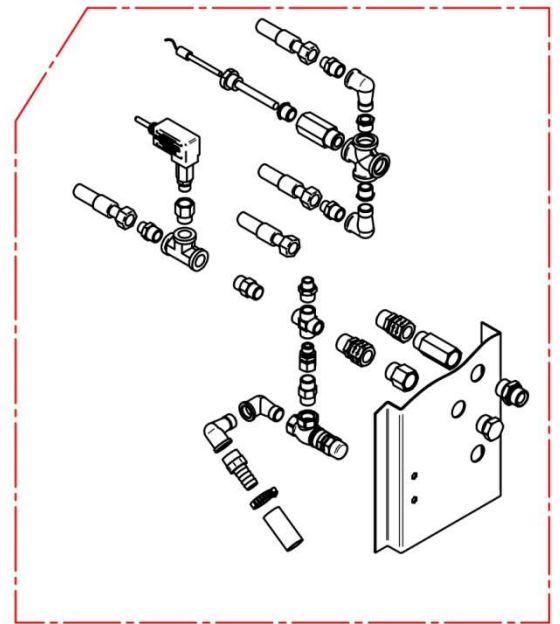

TAB. 5

TAB. 1

ITEM	CODE	DESCRIPTION	QTY.
1	SC7884R00	WK 531 DX Pump	1
2	SC7253R00	Elbow BRZ 1" MF	1
3	SC5538R00	Hose holder 1 "M for D.25 hose	1
4	SC4188R00	Cable tie 20-32	1
5	SC7662R00	Hose D.25x33	1.40MT
6	SC5162R00	1/2"M x 3/8"M cyl Nipple	1
7	SC7937R00	500bar 3/8" L-460 Hose FD 3/8" + F90° 3/8"	1
8	SC916R00	3/8" Nipple MM cyl	1
9	SC7907R00	3/8" FFFF cross adapter	2
10	SC2387R00	MFG 3/8" nipple adapter	1
11	SC6535R00	Hexagonal extension 3/8 "MF L-40	1
12	SC2388R00	3/8 "M Cap	1
13	SC4370R00	45 bar 3/8" pressure switch	1
14	SC7210R00	25 bar 3/8" pressure switch	3
15	SC2520R00	Nipple 3/8"MM con.	1
16	SC5167R00	D.63 500 bar Pressure gauge	1
17	SC6536R00	Hexagonal extension 1/4 "MF L-20	1
18	SC5590R00	Pressure gauge bracket	1
19	SC5406R00	Elbow 1/4"MF	1
20	SC7938R00	Polyamide tube 1/4" L-800 FD 1/4" + FD 1/4"	1
21	SC7939R00	500bar 3/8" Hose L-1050 FD 1/2" + F90° 1/2"	1
22	SC2386R00	Nipple 1/2"MM cyl.	2
23	SC4376R00	By-pass valve VHP 60	1
24	SC5170R00	Nipple 1/2" x 3/4" MM	1
25	SC7943R00	R1 3/4" Hose L- 1630 FD 3/4" + FD 3/4"	1
26	SC3688R00	1/2"MFG Nipple adapter	1
27	SC7293R00	1/2" FFFF Cross adapter	1
28	SC7292R00	Nipple 1/2"M x 1/4"M cyl.	1
29	SC4420R00	Nipple 1/2"MM cyl. Con.	1

ITEM	CODE	DESCRIPTION	QTY.
1	SC7940R00	500 bar 3/8" Hose L- 690 FD 1/2" + F90° 1/2"	1
2	SC2386R00	Nipple 1/2"MM cyl.	1
3	SC4419R00	1/2"FFF T Adapter	3
4	SC6358R00	Long extension 1/2"MF L-60	1
5	SC4744R00	Short extension 1/2"MF L-30	1
6	SC7153R00	Elbow 1/2"MF	1
7	SC6526R00	Cap reduction1/2"M con. x 3/8"F	1
8	SC6533R00	90° Adapter 3/8"MFG	2
9	SC916R00	Nipple 3/8"MM cyl.	2
10	SC3766R00	Flow switch	2
11	SC5689R00	3/8"MM Elbow adapter con. cyl.	2
12	SC7941R00	Hose 500 bar 3/8" L- 660 FD 3/8" + F90° 3/8"	2
13	SC3397R00	3/8" Pressure accumulator	1
14	SC5162R00	Nipple 1/2" x 3/8"MM	1
15	SC4420R00	Nipple 1/2" MM con	1
16	SC4791R00	Ring-nut 1/2"F	1
17	SC4421R00	Elbow 1/2" MM con	1
18	SC3688R00	1/2" MFG Nipple adapter	1
19	SC5444R00	Reduced extension 3/4"F x 1/2"M	1
20	SC6539R00	3/4"M Cap	1