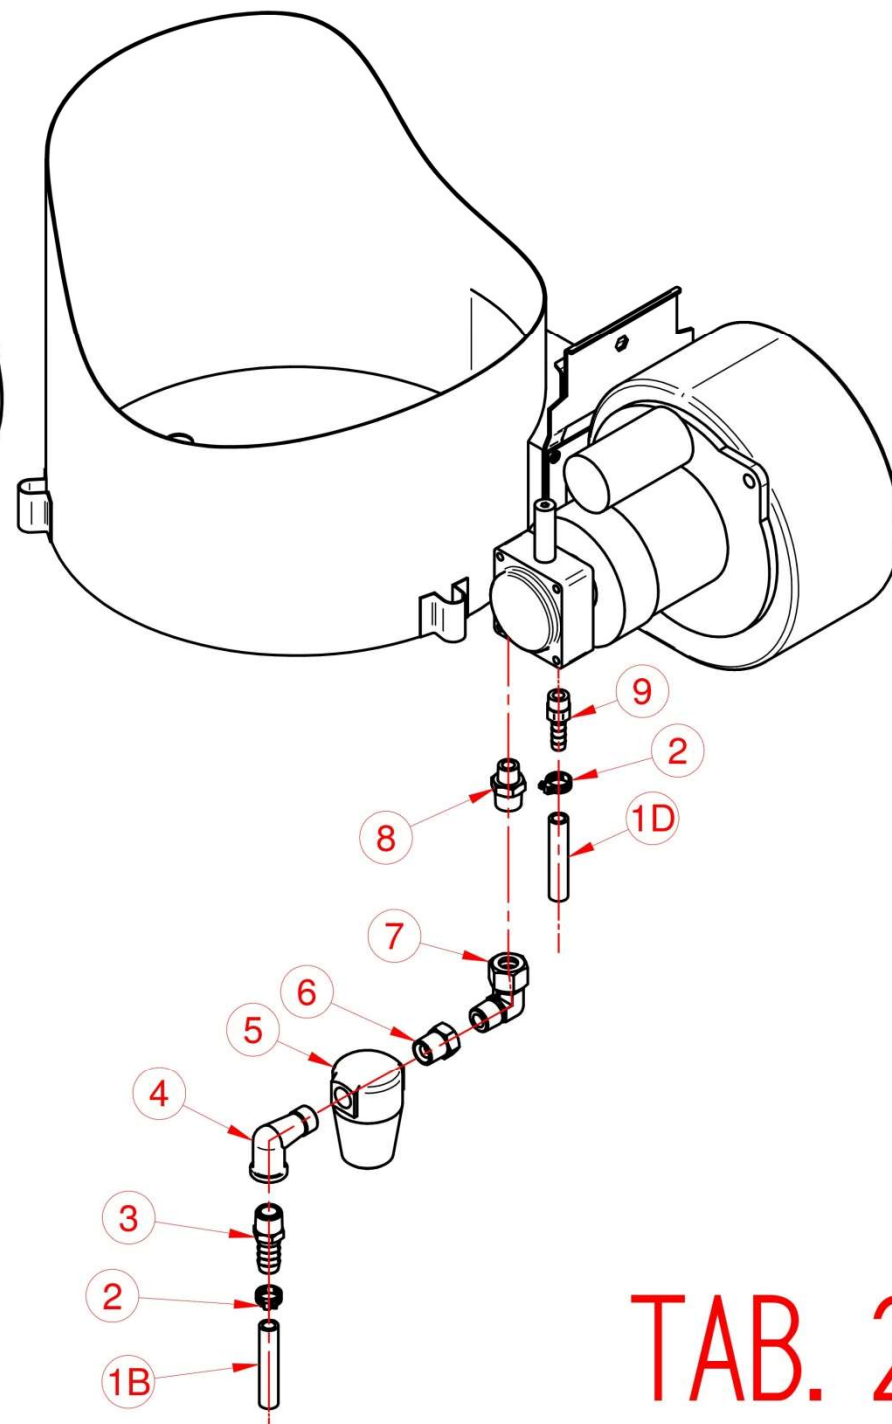

TAB. 5

ITEM	CODE	DESCRIPTION	QTY.
1	SC3689R00	Hose 19x30	0.3m
2	SC4188R00	Cable tie 20-32	1
3	SC5839R00	Hose holder 1/2"M for D.20 hose	1
4	SC7153R00	Elbow 1/2"MF LP	2
5	SC4371R00	Safety valve	1
6	SC2386R00	Nipple 1/2"MM cyl.	1
7	SC3688R00	Nipple adapter 1/2"MFG	1
8	SC7293R00	Cross-adapter 1/2" FFFF	1
9	SC4420R00	Nipple 1/2"MM con	1
10	SC4419R00	T-adapter 1/2" FFF	1
11	SC7940R00	Hose 500 bar 3/8" L-690 FD 1/2" + FD 1/2"	1
12	SC6525R00	Column reduction 1/2"M x 3/8"F cyl.	1
13	SC7210R00	Pressure switch 25 BAR 3/8"M	1
14	SC7939R00	Hose 500 bar 3/8" L-1050 FD 1/2" + FD 1/2"	1
15	SC5162R00	Reduced nipple 3/8"M x 1/2"M	2
16	SC7942R00	Hose 500 bar 3/8" L-810 FD3/8" + F900° 3/8"	2
17	SC6247R00	Elbow 3/4"MF con. HP	2
18	SC5172R00	Cap reduction 3/4"M x 1/2"F	3
19	SC7274R00	Cross-adapter 3/4" FFFF	1
20	SC5541R00	Hexagonal extension 3/4"MF	2
21	SC7946R00	Stainless steel probe holder 500 BAR	1
22	SC2615R00	Thermostat 0-120 complete with probe	1
23	SC6773R00	Nipple adapter 3/4" MFG	1
24	SC2564R00	Nipple 3/4"MM cyl.	1
25	SC6539R00	Cap 3/4"M	1
26	SC5444R00	Short hexagonal extension 1/2"M x 3/4"F	1

TAB. 2G

TAB. 1G

TAB. 1G

ITEM	CODE	DESCRIPTION	QTY.
1	SC5972R00	Extension 3/8" MF L-20	3
2	SC6307R00	Hexagonal extension 3/8"FF	2
3	SC2367R00	Hose holder 3/8" for D.9 hose	4
4	SC6510R00	Cable tie 10-16	4
5A	SC5846R00	Fuel hose 7x13	1.25m
5B	SC5846R00	Fuel hose 7x13	1.25m
5C	SC5846R00	Fuel hose 7x13	1.25m
5D	SC5846R00	Fuel hose 7x13	1.25m
6	SC6305R00	Y-divider 3/8" FFF	1

TAB. 2G

ITEM	CODE	DESCRIPTION	QTY.
1A	SC5846R00	Hose 7x13	1.25m
1B	SC5846R00	Hose 7x13	1.25m
1C	SC5846R00	Hose 7x13	1.25m
1D	SC5846R00	Hose 7x13	1.25m
2	SC6510R00	Cable tie 10-16	4
3	SC2367R00	Hose holder 3/8"M for D.9 hose	2
4	SC3450R00	Elbow 3/8" MF LP	2
5	SC1900R00	Diesel filter	2
6	SC4422R00	Reduction 3/8"M X 1/4"F	2
7	SC5405R00	90° adapter 1/4" MFG	2
8	SC6134R00	Nipple 1/4"MM cyl.	2
9	SC2370R00	Hose holder 1/4"M for D. 7 hose	2