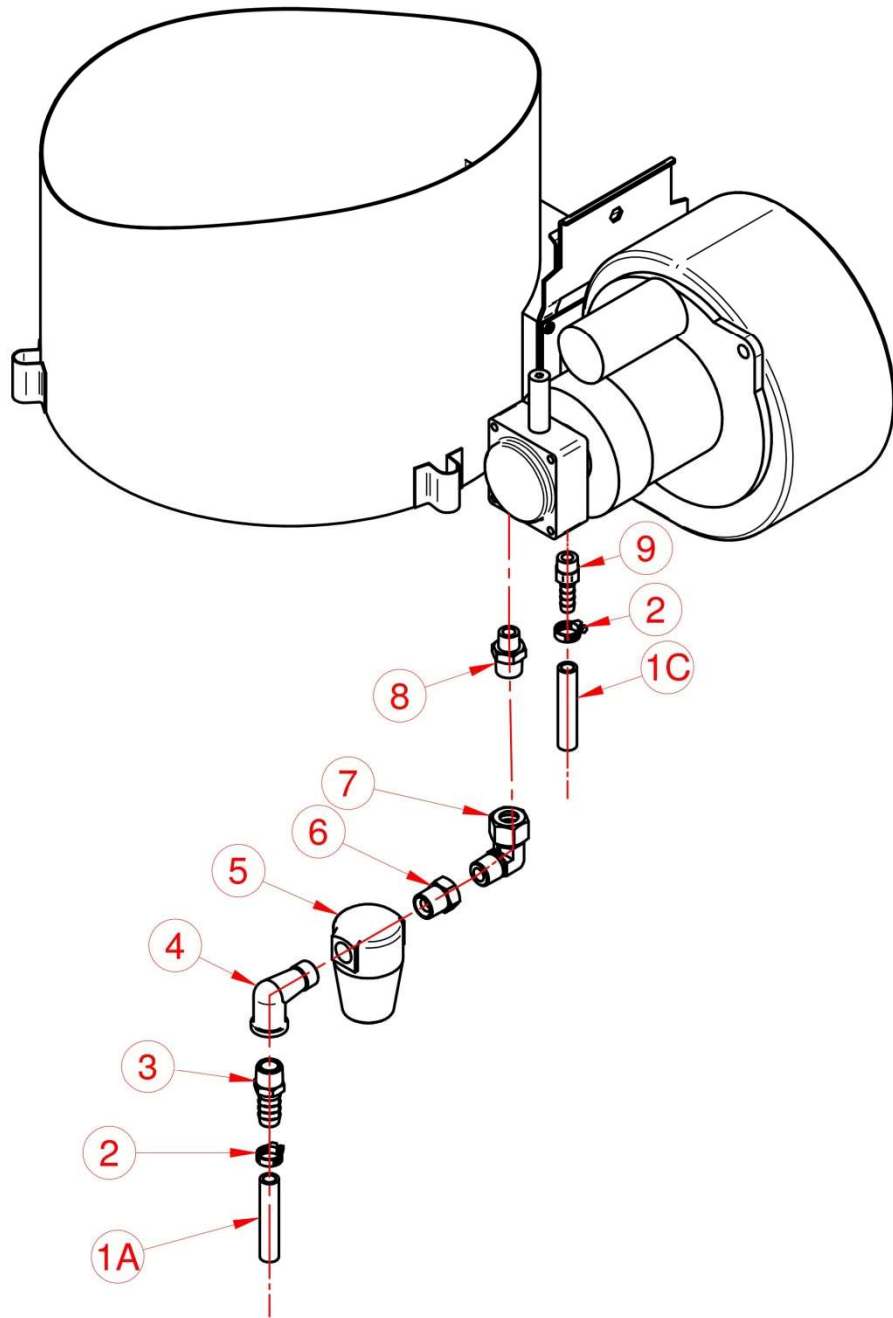

TAB. 5

ITEM	CODE	DESCRIPTION	QTY.
1	SC3689R00	Hose 19x30	0.3m
2	SC4188R00	Cable tie 20-32	1
3	SC5839R00	Hose holder 1/2"M for D.20 hose	1
4	SC7153R00	Elbow 1/2"MF LP	2
5	SC4371R00	Safety valve	1
6	SC2386R00	Nipple 1/2"MM cyl.	1
7	SC3688R00	Nipple adapter 1/2"MFG	1
8	SC7293R00	Cross-adapter 1/2" FFFF	1
9	SC4420R00	Nipple 1/2"MM con	1
10	SC4419R00	T-adapter 1/2" FFF	1
11	SC7940R00	Hose 500 bar 3/8" L-690 FD 1/2" + FD 1/2"	1
12	SC6525R00	Column reduction 1/2"M x 3/8"F cyl.	1
13	SC7210R00	Pressure switch 25 BAR 3/8"M	1
14	SC7939R00	Hose 500 bar 3/8" L-1050 FD 1/2" + FD 1/2"	1
15	SC5162R00	Reduced nipple 3/8"M x 1/2"M	2
16	SC7942R00	Hose 500 bar 3/8" L-810 FD3/8" + F900° 3/8"	2
17	SC6247R00	Elbow 3/4"MF con. HP	2
18	SC5172R00	Cap reduction 3/4"M x 1/2"F	3
19	SC7274R00	Cross-adapter 3/4" FFFF	1
20	SC5541R00	Hexagonal extension 3/4"MF	2
21	SC7946R00	Stainless steel probe holder 500 BAR	1
22	SC2615R00	Thermostat 0-120 complete with probe	1
23	SC6773R00	Nipple adapter 3/4" MFG	1
24	SC2564R00	Nipple 3/4"MM cyl.	1
25	SC6539R00	Cap 3/4"M	1
26	SC5444R00	Short hexagonal extension 1/2"M x 3/4"F	1

TAB. 2G

TAB. 1G

TAB. 1G

ITEM	CODE	DESCRIPTION	QTY.
1	SC5972R00	Extension 3/8" MF L-20	3
2	SC6307R00	Hexagonal extension 3/8"FF	2
3	SC2367R00	Hose holder 3/8" for D.9 hose	4
4	SC6510R00	Cable tie 10-16	4
5A	SC5846R00	Fuel hose 7x13	1.25m
5B	SC5846R00	Fuel hose 7x13	1.25m
5C	SC5846R00	Fuel hose 7x13	1.25m
5D	SC5846R00	Fuel hose 7x13	1.25m
6	SC6305R00	Y-divider 3/8" FFF	1

TAB. 2G

ITEM	CODE	DESCRIPTION	QTY.
1A	SC5846R00	Hose 7x13	1.25m
1B	SC5846R00	Hose 7x13	1.25m
1C	SC5846R00	Hose 7x13	1.25m
1D	SC5846R00	Hose 7x13	1.25m
2	SC6510R00	Cable tie 10-16	4
3	SC2367R00	Hose holder 3/8"M for D.9 hose	2
4	SC3450R00	Elbow 3/8" MF LP	2
5	SC1900R00	Diesel filter	2
6	SC4422R00	Reduction 3/8"M X 1/4"F	2
7	SC5405R00	90° adapter 1/4" MFG	2
8	SC6134R00	Nipple 1/4"MM cyl.	2
9	SC2370R00	Hose holder 1/4"M for D. 7 hose	2