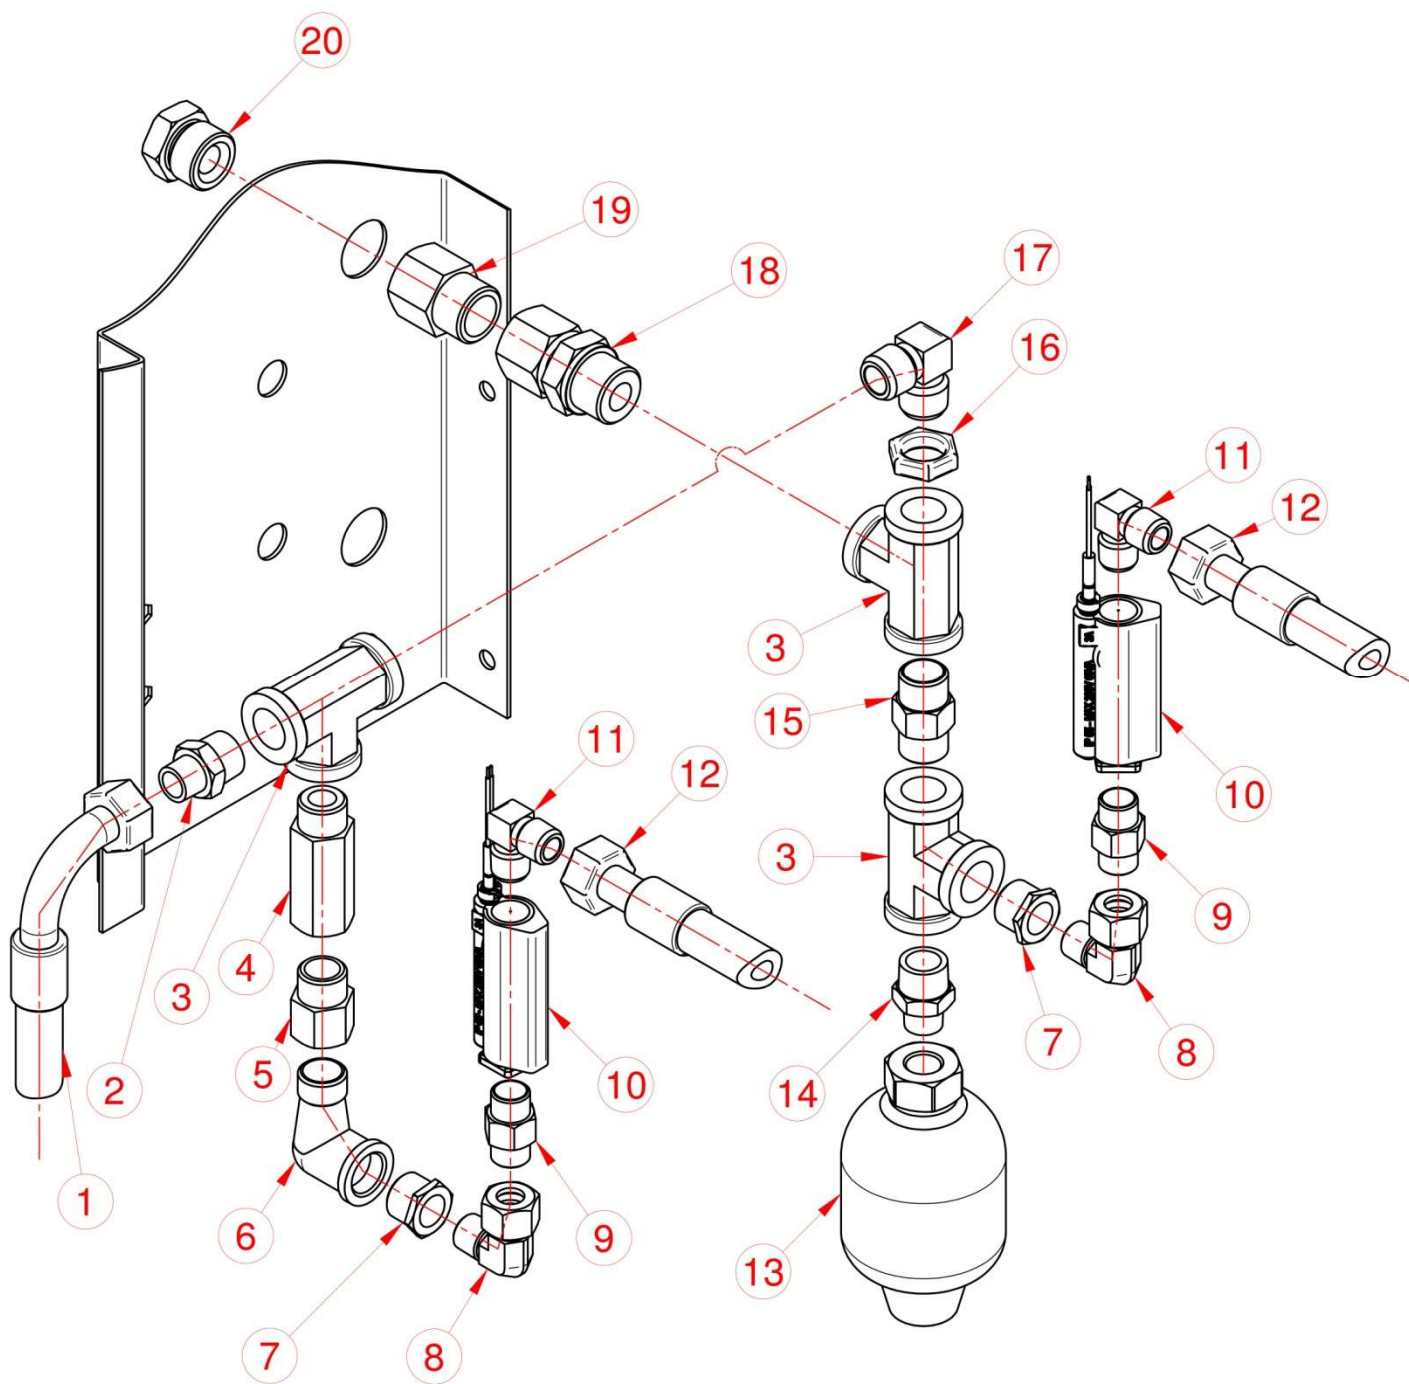

TAB. 5

TAB. 1

ITEM	CODE	DESCRIPTION	QTY.
1	SC7884R00	WK 531 DX Pump	1
2	SC7253R00	Elbow BRZ 1" MF	1
3	SC5538R00	Hose holder 1 "M for D.25 hose	1
4	SC4188R00	Cable tie 20-32	1
5	SC7662R00	Hose D.25x33	1.40MT
6	SC5162R00	1/2"M x 3/8"M cyl Nipple	1
7	SC7937R00	500bar 3/8" L-460 Hose FD 3/8" + F90° 3/8"	1
8	SC916R00	3/8" Nipple MM cyl	1
9	SC7907R00	3/8" FFFF cross adapter	2
10	SC2387R00	MFG 3/8" nipple adapter	1
11	SC6535R00	Hexagonal extension 3/8 "MF L-40	1
12	SC2388R00	3/8 "M Cap	1
13	SC4370R00	45 bar 3/8" pressure switch	1
14	SC7210R00	25 bar 3/8" pressure switch	3
15	SC2520R00	Nipple 3/8"MM con.	1
16	SC5167R00	D.63 500 bar Pressure gauge	1
17	SC6536R00	Hexagonal extension 1/4 "MF L-20	1
18	SC5590R00	Pressure gauge bracket	1
19	SC5406R00	Elbow 1/4"MF	1
20	SC7938R00	Polyamide tube 1/4" L-800 FD 1/4" + FD 1/4"	1
21	SC7939R00	500bar 3/8" Hose L-1050 FD 1/2" + F90° 1/2"	1
22	SC2386R00	Nipple 1/2"MM cyl.	2
23	SC4376R00	By-pass valve VHP 60	1
24	SC5170R00	Nipple 1/2" x 3/4" MM	1
25	SC7943R00	R1 3/4" Hose L- 1630 FD 3/4" + FD 3/4"	1
26	SC3688R00	1/2"MFG Nipple adapter	1
27	SC7293R00	1/2" FFFF Cross adapter	1
28	SC7292R00	Nipple 1/2"M x 1/4"M cyl.	1
29	SC4420R00	Nipple 1/2"MM cyl. Con.	1

ITEM	CODE	DESCRIPTION	QTY.
1	SC7942R00	Hose 500 bar 3/8" L-810 FD 3/8" + F90 3/8"	2
2	SC5162R00	Reduced nipple 3/8" x 1/2" MM	2
3	SC4419R00	T-adapter 1/2"FFF	2
4	SC6358R00	Long hexagonal extension 1/2" MF	2
5	SC7946R00	Stainless steel probe holder 500 BAR	2
6	SC2615R00	Thermostat 0-120 complete with probe	2
7	SC6526R00	Cap reduction 1/2"M x 3/8"F con	2
8	SC2387R00	90° adapter 3/8"MFG	2
9	SC7941R00	Hose 500 bar 3/8" L-660 FD 3/8" + F90 3/8"	2