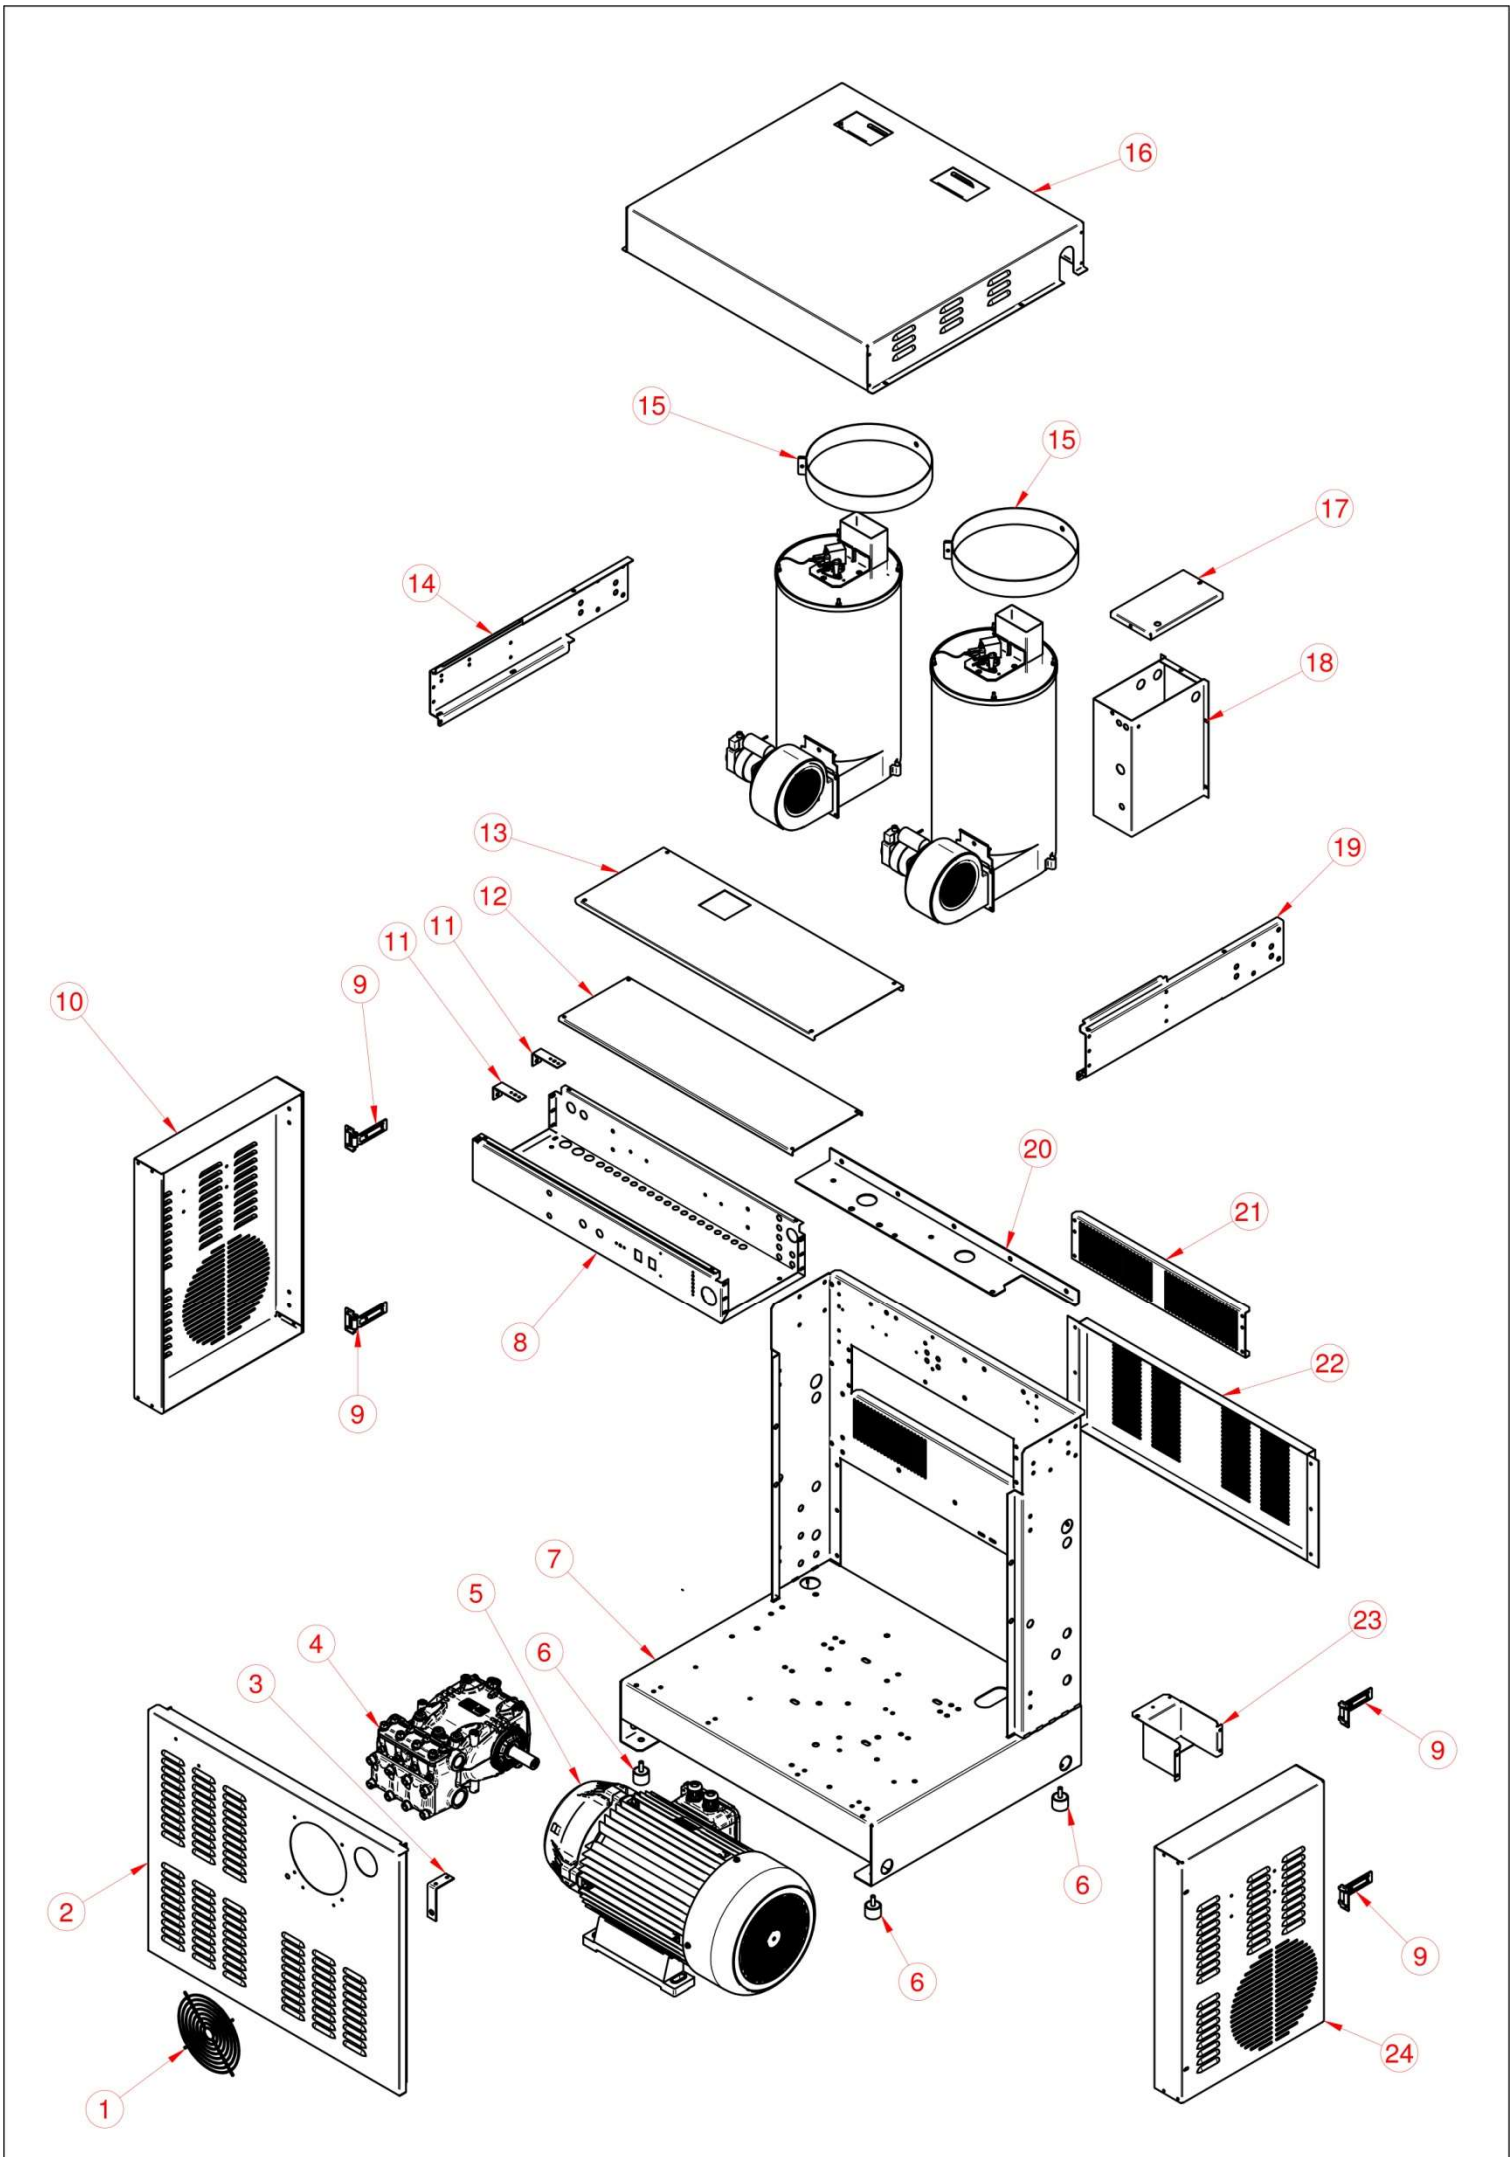

ITEM	CODE	DESCRIPTION	QTY.
1	SC6976R00	Metal grid for fan	1
2	SC5184R00	Front panel	1
3	SC5590R00	Pressure gauge bracket	1
4	SC7884R00	WK531 pump	1
5	SC7926R00	Motor HP40 V400 Hz50	1
6	SC5529R00	Anti-vibration foot M10	4
7	SC5266R00	Base	1
8	SC6294R00	Electric box	1
9	SC5577R00	Hinge	4
10	SC7929R00	40 HP Left side door	1
11		Pressure gauge bracket	2
12	SC5592R00	Plate	1
13	SC5591R00	Electric box cover	1
14	SC5414R00	Left side panel door bulkhead	1
15	SC6261R00	Boiler collar	2
16	SC5672R00	Upper cover	1
17	SC6262R00	Water tank lid	1
18	SC6263R00	Water tank	1
19	SC7066R00	Right side panel door bulkhead	1
20	SC6260R00	Boiler holder bracket	1
21	SC7456R00	Water tank rear cover	1
22	SC5589R00	Motor compartment cover	1
23	SC6214R00	Anti-scale container support	1
24	SC7930R00	Right side door (40 HP)	1