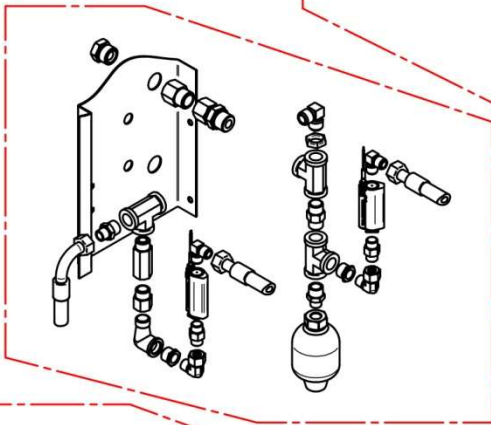

Static hot water high pressure washers

BULL 1P 30.500

SPARE PARTS MANUAL

HIGH PRESSURE CIRCUIT
LOW PRESSURE CIRCUIT

TAB. 3

TAB. 4

TAB. 2

TAB. 1

TAB. 5

TAB. 1

ITEM	CODE	DESCRIPTION	QTY.
1	SC7884R00	WK 531 DX Pump	1
2	SC7253R00	Elbow BRZ 1" MF	1
3	SC5538R00	Hose holder 1 "M for D.25 hose	1
4	SC4188R00	Cable tie 20-32	1
5	SC7662R00	Hose D.25x33	1.40MT
6	SC5162R00	1/2"M x 3/8"M cyl Nipple	1
7	SC7937R00	500bar 3/8" L-460 Hose FD 3/8" + F90° 3/8"	1
8	SC916R00	3/8" Nipple MM cyl	1
9	SC7907R00	3/8" FFFF cross adapter	2
10	SC2387R00	MFG 3/8" nipple adapter	1
11	SC6535R00	Hexagonal extension 3/8 "MF L-40	1
12	SC2388R00	3/8 "M Cap	1
13	SC4370R00	45 bar 3/8" pressure switch	1
14	SC7210R00	25 bar 3/8" pressure switch	3
15	SC2520R00	Nipple 3/8"MM con.	1
16	SC5167R00	D.63 500 bar Pressure gauge	1
17	SC6536R00	Hexagonal extension 1/4 "MF L-20	1
18	SC5590R00	Pressure gauge bracket	1
19	SC5406R00	Elbow 1/4"MF	1
20	SC7938R00	Polyamide tube 1/4" L-800 FD 1/4" + FD 1/4"	1
21	SC7939R00	500bar 3/8" Hose L-1050 FD 1/2" + F90° 1/2"	1
22	SC2386R00	Nipple 1/2"MM cyl.	2
23	SC4376R00	By-pass valve VHP 60	1
24	SC5170R00	Nipple 1/2" x 3/4" MM	1
25	SC7943R00	R1 3/4" Hose L- 1630 FD 3/4" + FD 3/4"	1
26	SC3688R00	1/2"MFG Nipple adapter	1
27	SC7293R00	1/2" FFFF Cross adapter	1
28	SC7292R00	Nipple 1/2"M x 1/4"M cyl.	1
29	SC4420R00	Nipple 1/2"MM cyl. Con.	1