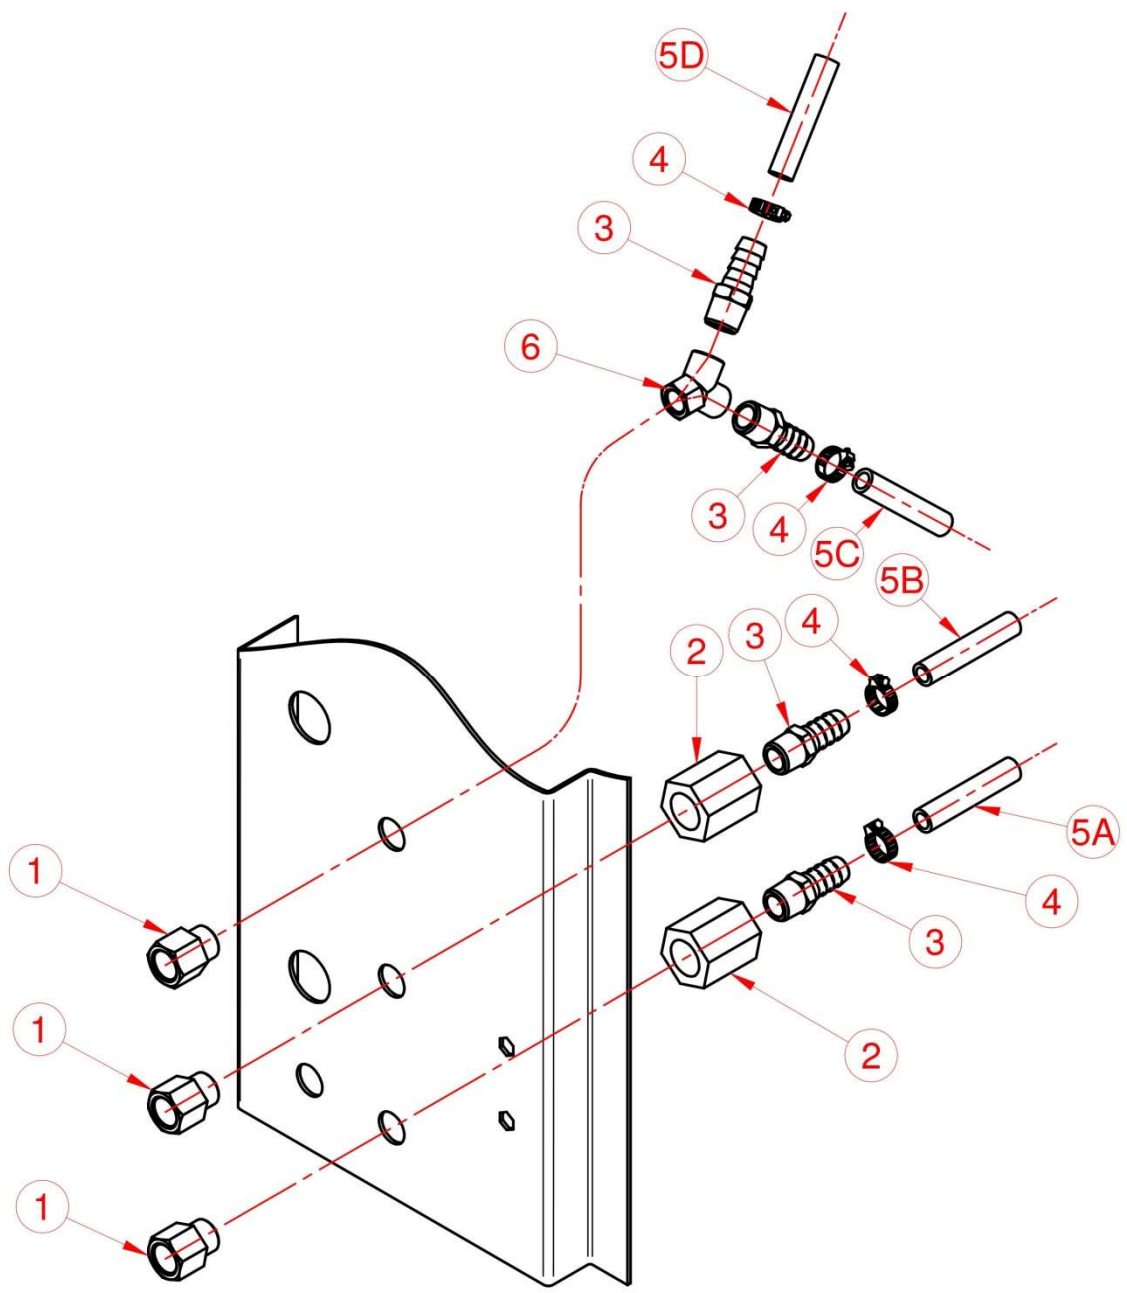

TAB. 2G

TAB. 1G

TAB. 1G

ITEM	CODE	DESCRIPTION	QTY.
1	SC5972R00	Extension 3/8" MF L-20	3
2	SC6307R00	Hexagonal extension 3/8"FF	2
3	SC2367R00	Hose holder 3/8" for D.9 hose	4
4	SC6510R00	Cable tie 10-16	4
5A	SC5846R00	Fuel hose 7x13	1.25m
5B	SC5846R00	Fuel hose 7x13	1.25m
5C	SC5846R00	Fuel hose 7x13	1.25m
5D	SC5846R00	Fuel hose 7x13	1.25m
6	SC6305R00	Y-divider 3/8" FFF	1