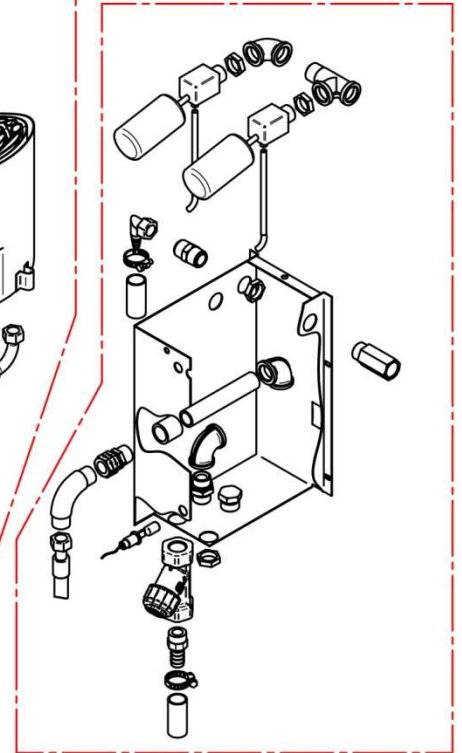

Static hot water high pressure washers

BULL 1P 30.500

SPARE PARTS MANUAL

HIGH PRESSURE CIRCUIT
LOW PRESSURE CIRCUIT

TAB. 3

TAB. 4

TAB. 2

TAB. 1

TAB. 5

TAB. 1

ITEM	CODE	DESCRIPTION	QTY.
1	SC7884R00	WK 531 DX Pump	1
2	SC7253R00	Elbow BRZ 1" MF	1
3	SC5538R00	Hose holder 1 "M for D.25 hose	1
4	SC4188R00	Cable tie 20-32	1
5	SC7662R00	Hose D.25x33	1.40MT
6	SC5162R00	1/2"M x 3/8"M cyl Nipple	1
7	SC7937R00	500bar 3/8" L-460 Hose FD 3/8" + F90° 3/8"	1
8	SC916R00	3/8" Nipple MM cyl	1
9	SC7907R00	3/8" FFFF cross adapter	2
10	SC2387R00	MFG 3/8" nipple adapter	1
11	SC6535R00	Hexagonal extension 3/8 "MF L-40	1
12	SC2388R00	3/8 "M Cap	1
13	SC4370R00	45 bar 3/8" pressure switch	1
14	SC7210R00	25 bar 3/8" pressure switch	3
15	SC2520R00	Nipple 3/8"MM con.	1
16	SC5167R00	D.63 500 bar Pressure gauge	1
17	SC6536R00	Hexagonal extension 1/4 "MF L-20	1
18	SC5590R00	Pressure gauge bracket	1
19	SC5406R00	Elbow 1/4"MF	1
20	SC7938R00	Polyamide tube 1/4" L-800 FD 1/4" + FD 1/4"	1
21	SC7939R00	500bar 3/8" Hose L-1050 FD 1/2" + F90° 1/2"	1
22	SC2386R00	Nipple 1/2"MM cyl.	2
23	SC4376R00	By-pass valve VHP 60	1
24	SC5170R00	Nipple 1/2" x 3/4" MM	1
25	SC7943R00	R1 3/4" Hose L- 1630 FD 3/4" + FD 3/4"	1
26	SC3688R00	1/2"MFG Nipple adapter	1
27	SC7293R00	1/2" FFFF Cross adapter	1
28	SC7292R00	Nipple 1/2"M x 1/4"M cyl.	1
29	SC4420R00	Nipple 1/2"MM cyl. Con.	1