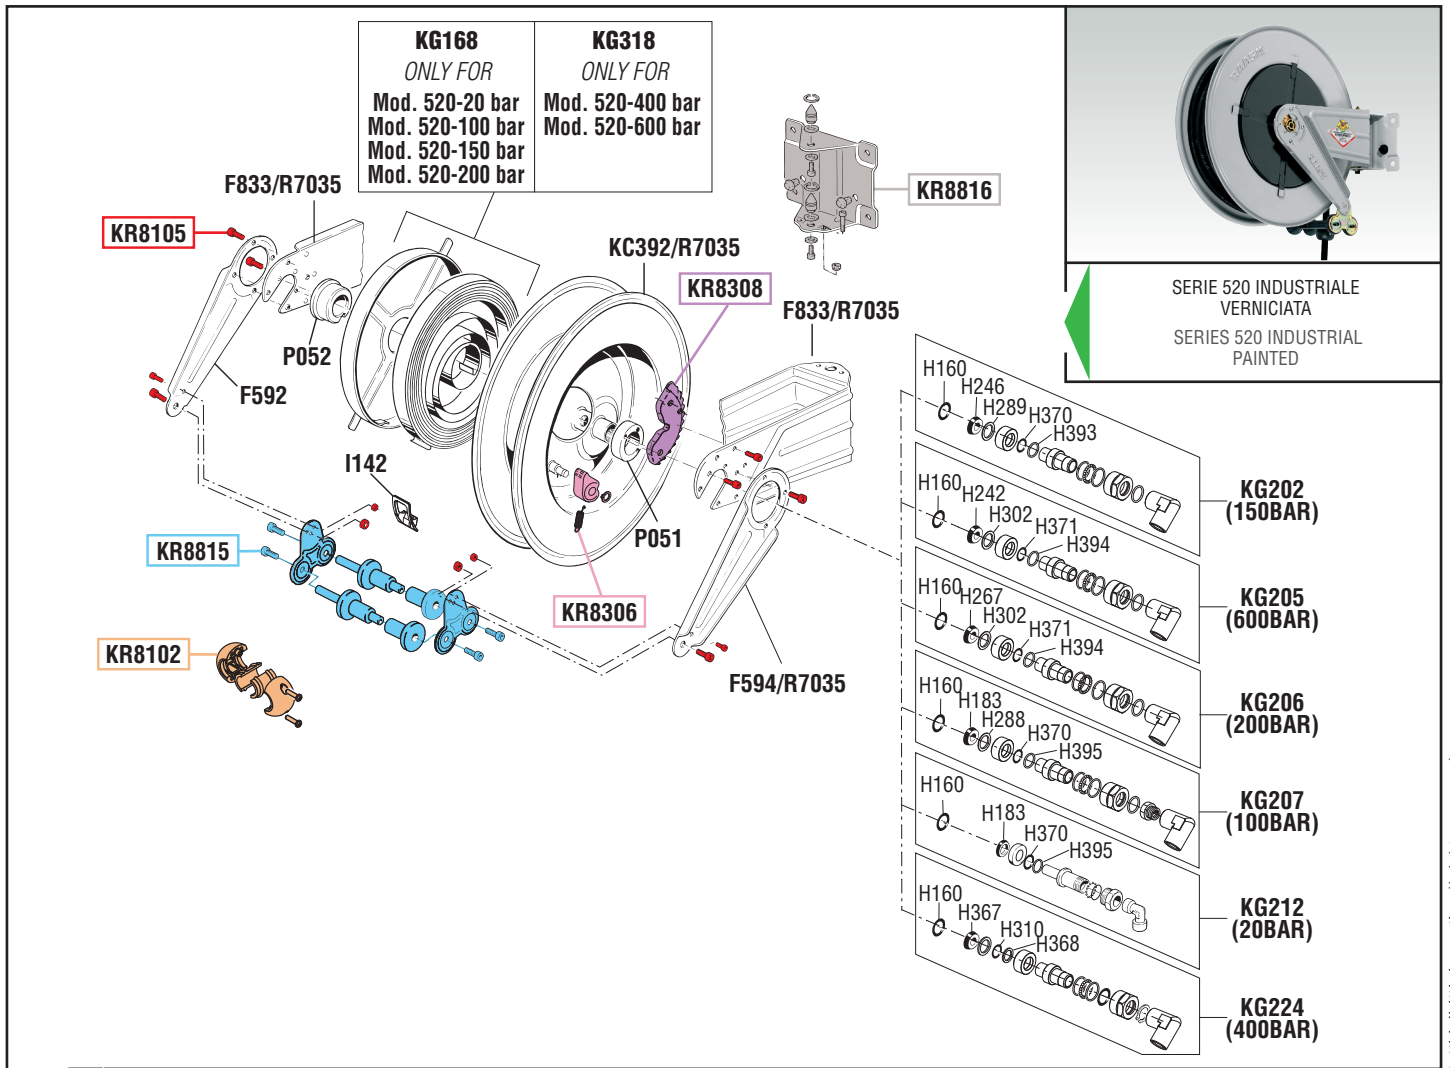

Art. 8520.100 Mod. 520-20 bar - Art. 8520.200 Mod. 520-100 bar
Art. 8520.300 Mod. 520-200 bar - Art. 8520.350 Mod. 520-400 bar
Art. 8520.400 Mod. 520-150 bar - Art. 8520.500 Mod. 520-600 bar

VISTA ESPLOSA - EXPLODED VIEW

tutti i diritti riservati - all rights reserved

GUIDA RICAMBI - SPARE PARTS GUIDE

KIT RICAMBI

OGNI KIT SOTTO RIPORTATO COMPRENDE I RICAMBI EVIDENZIATI CON LO STESSO COLORE E LE RELATIVE GUARNIZIONI. QUESTI RICAMBI NON SONO FORNIBILI SEPARATAMENTE TRANNE QUELLI CODIFICATI.

SPARE PARTS KITS

EACH KIT SHOWN WITH THE SAME COLOR INCLUDES ALSO THE GASKETS. THE SPARE PARTS INCLUDED IN THE KIT CAN'T BE SUPPLIED SEPARATELY EXCEPT THOSE SHOWN WITH A PROPER CODE.

CODICE CODE	DESCRIZIONE DESCRIPTION	Q.TÀ QTY
KR8102	TAMPONE FERMATUBO HOSE STOP	1
KR8105	SET VITI AVVOLGITUBO SET OF SCREWS FOR HOSE REEL	1
KR8306	DENTE D'ARRESTO DETENT	1
KR8308	KIT CREMAGLIERA RACK KIT	1
KR8815	KIT PORTA RULLI AVVOLGITUBO ROLLERS HOLDING KIT FOR HOSE REEL	1
KR8816	STAFFA PER AVVOLGITUBO WALL MOUNTED BRACKET FOR HOSE REEL	1

ELENCO RICAMBI FORNIBILI SINGOLARMENTE

LIST OF SPARE PARTS WHICH CAN BE SUPPLIED SEPARATELY

CODICE CODE	DESCRIZIONE DESCRIPTION	Q.TÀ QTY
F592/R7035	BRACCIO ORIENTABILE ADJUSTABLE ARM	1
F594/R7035	BRACCIO ORIENTABILE ADJUSTABLE ARM	1
F833/R7035	STAFFA ORIENTABILE SWIVELLING BRACKET	1
I142	INSERTO FORO USCITA TUBO HOSE OUTLET PROTECTION	1
KC392/R7035	TAMBURO AVVOLGITUBO HOSE REEL DRUM	1
KG168	CARTER MOLLA COVER SPRING GROUP	1
KG202	SNODO OLIO 150 BAR JOINT OIL 150 BAR	1
KG205	SNODO GRASSO 600 BAR JOINT GREASE 600 BAR	1
KG206	SNODO ACQUA 200 BAR JOINT WATER 200 BAR	1
KG207	SNODO ACQUA 100 BAR JOINT WATER 100 BAR	1
KG212	SNODO ARIA-ACQUA 20 BAR JOINT AIR-WATER 20 BAR	1
KG224	SNODO ACQUA 400 BAR JOINT WATER 400 BAR	1
KG318	CARTER MOLLA (Art.8520.350-8520.500) COVER SPRING GROUP (Art.8520.350-8520.500)	1
P051	BOCCOLA LATO CREMAGLIERA RACK SIDE BUSH	1
P052	BOCCOLA LATO MOLLA SPRING SIDE BUSH	1

ELENCO GUARNIZIONI SNODI

JOINTS GASKETS LIST

CODICE CODE	DESCRIZIONE DESCRIPTION	Q.TÀ QTY
H160	O-RING 2093 O-RING 2093	1
H183	GUARNIZIONE GASKET	1
H242	GUARNIZIONE GASKET	1
H246	GUARNIZIONE GASKET	1
H267	GUARNIZIONE "VITON 90SH" GASKET "VITON 90SH"	1
H288	RONDELLA IN "PTFE" WASHER "PTFE"	1
H289	RONDELLA IN "PTFE" WASHER "PTFE"	1
H302	RONDELLA IN "PTFE" WASHER "PTFE"	1
H310	O-RING 112 "VITON" O-RING 112 "VITON"	1
H367	GUARNIZIONE GASKET	1
H368	RONDELLA IN "PTFE" WASHER "PTFE"	1
H370	O-RING 2062 "VITON" O-RING 2062 "VITON"	1
H371	O-RING 2037 "VITON" O-RING 2037 "VITON"	1
H393	RONDELLA IN "PTFE" WASHER "PTFE"	1
H394	RONDELLA IN "PTFE" WASHER "PTFE"	1
H395	RONDELLA IN "PTFE" WASHER "PTFE"	1