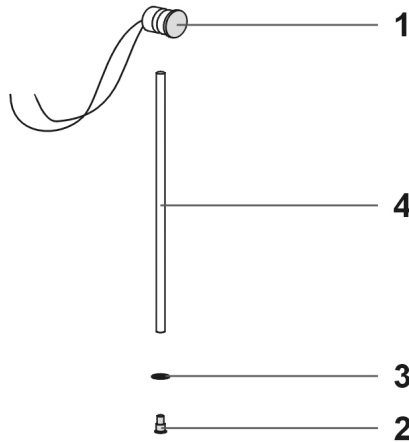

Ref. K	Part n.	Part n. 2	Description	Quantity	Validity		Price
					From	To	
0001	MEPF00035		PRESSURE SWITCH PRESS.REG.+YELLOW LIGHT 2	1,00			--
0002	RCVR00845		HOSE FITTING WARNING LIGHT	1,00			--
0003	VTRS00415		WASHER SELF-LOC. D.6 ZA6	1,00			--
0004	TBBP00547		TUBE PVC D.5X3 CM46 X WAR LIGH	1,00			--